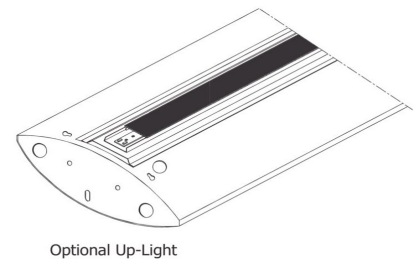

DLC

DLC listed on certain models (refer to chart on page 2)

MOUNTING

Standard 4' adjustable power feed & cable (2 for 4' unit or 8' unit, included).

CONSTRUCTION

Rugged steel housing with anti-rust protection powder coated white. Custom paint finishes available.

DIMENSIONS

W x L x H in inches (mm)

4ft. - 10.8"W x 47"L x 3.94"H

8ft. - 10.8"W x 94"L x 3.94"H

Dimensions and specifications subject to change without notice.

JOB NAME:

CAT#:

TYPE: