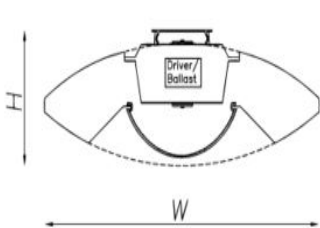

DIMENSIONS

W x L x H in inches (mm)

4ft. - 10.8"W x 47"L x 3.94"H

8ft. - 10.8"W x 94"L x 3.94"H

Dimensions and specifications subject to change without notice.

JOB NAME:

CAT#:

TYPE: