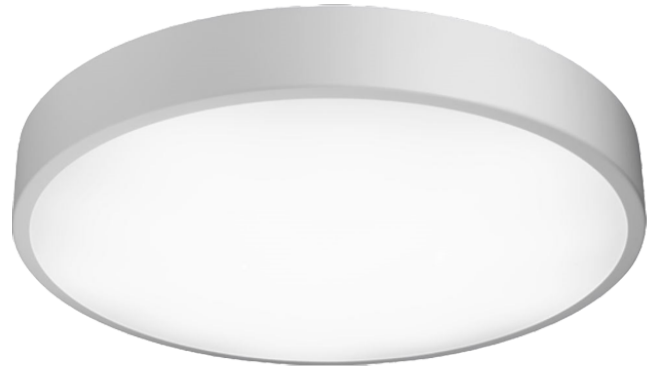

JOB NAME:

CAT#:

TYPE:

APPLICATIONS

This architectural, decorative, surface mounted, circline is available in four different sizes. The diffuser is specially designed for direct LED to offer a nice smooth light distribution. This fixture is perfect for lobbies, reception areas, and conference rooms.

FEATURES & BENEFITS

- Min CRI 80
- PF ≥ 0.9
- Aluminum housing
- L₇₀ > 50,000 hrs.
- Ambient operating temperature -20°C - 40°C
- 3 year warranty

DIMENSIONS

Surface

- 18.90" Dia x 4.72" Dp
- 23.62" Dia x 4.72" Dp
- 35.43" Dia x 4.72" Dp
- 47.24" Dia x 4.72" Dp

ORDERING

EXAMPLE: LL0112M 25W SW 40K

LL0112M

1. SERIES	2. WATTAGE/LUMENS	3. FINISH	4. COLOR TEMP
LL0112M Surface Mount Round Fixture	25W 25 Watts 2125 Lumens <u>18 in</u>	SW Satin White SB Satin Black	30K 3000K 40K 4000K 50K 5000K
	40W 40 Watts 3400 Lumens <u>24 in</u>		
	90W 90 Watts 7650 Lumens <u>36 in</u>		
	150W 150 Watts 15300 Lumens <u>48 in</u>		

Dimensions and specifications subject to change without notice.