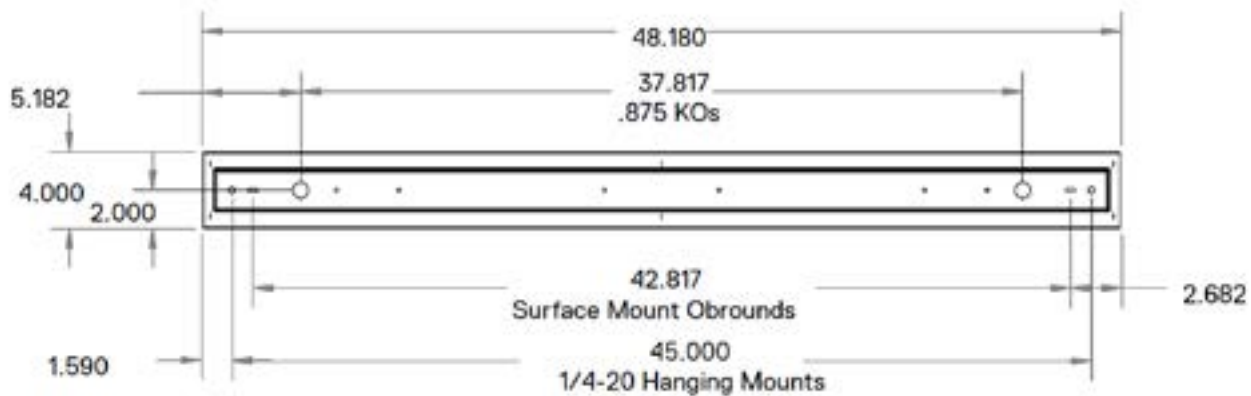

FEATURES & BENEFITS

- Housing is die-formed and welded 22-gauge cold-rolled steel
- Exterior-accessible 1/4-20 holes allow for fast and easy pendant mounting with no need to open the fixture
- Option to continuous row mount is standard by removing end plates
- Every fixture is individually tested
- _cETL_{US} listed for damp location

Side View

DIMENSIONS

24 Inch

48 Inch

Dimensions and specifications subject to change without notice.

JOB NAME:

CAT#:

TYPE:

DIMENSIONS

96 Inch

ORDERING

EXAMPLE: L44IRS 48 LED 25 DMV WH 30 EM SS

L44IR		S	LED				7. FINISH	
1. SERIES	2. MOUNTING	3. LENGTH	4. GEAR	5. WATTAGE/LUMENS	6. DRIVER			
L44IR LED Indirect Radiant Linear Fixture	S Surface	24 24" 48 48" 96 96"	LED	24 in. 25 25W 2000 Lumens 48 in. 50 50W 4000 Lumens 96 in. 100 100W 8000 Lumens	DMV 120-277V Multivolt 0-10V Dimmable SDMV Step dimming Multivolt	WH White SI Silver BK Black		
8. CRI	9. COLOR TEMP	10. EMERGENCY(O)?		11. SENSOR(O)?		12. CONFIGURATION		
Blank 80 9 90	30 3000K 35 3500K 40 4000K 50 5000K	EM Emergency Battery Pack 10W ~ 1700 lumens EM5 Emergency Battery Pack 5W ~ 850 Lumens	SS Integral Occupancy Sensor SNS200 ALC Qualified	BLANK Individual -B Beginner Run -E Ender Run -J Joiner				

Note:
(O) is optional

Dimensions and specifications subject to change without notice.