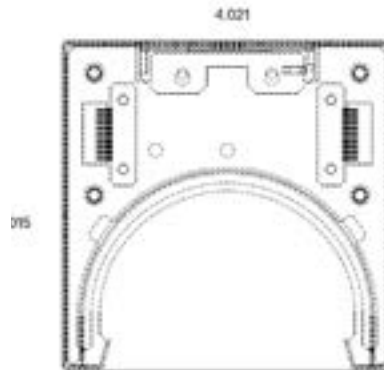

FEATURES & BENEFITS

- Housing is die-formed and welded 22-gauge cold-rolled steel
- Exterior-accessible 1/4-20 holes allow for fast and easy pendant mounting with no need to open the fixture
- Option to continuous row mount is standard by removing end plates
- Every fixture is individually tested
- _cETL_{US} listed for damp location

Side View

DIMENSIONS

24 Inch

48 Inch

Dimensions and specifications subject to change without notice.

JOB NAME:

CAT#:

TYPE:

DIMENSIONS

96 Inch

ORDERING

EXAMPLE: L44IRS 48 LED 25 DMV WH 30 EM SS

L44IR		S	LED				7. FINISH	
1. SERIES	2. MOUNTING	3. LENGTH	4. GEAR	5. WATTAGE/LUMENS	6. DRIVER			
L44IR LED Indirect Radiant Linear Fixture	S Surface	24 24" 48 48" 96 96"	LED	24 in. 25 25W 2000 Lumens 48 in. 50 50W 4000 Lumens 96 in. 100 100W 8000 Lumens	DMV 120-277V Multivolt 0-10V Dimmable SDMV Step dimming Multivolt	WH White SI Silver BK Black		
8. CRI	9. COLOR TEMP	10. EMERGENCY(O)?		11. SENSOR(O)?		12. CONFIGURATION		
Blank 80 9 90	30 3000K 35 3500K 40 4000K 50 5000K	EM Emergency Battery Pack 10W ~ 1700 lumens EM5 Emergency Battery Pack 5W ~ 850 Lumens	SS Integral Occupancy Sensor SNS200 ALC Qualified	BLANK Individual -B Beginner Run -E Ender Run -J Joiner				