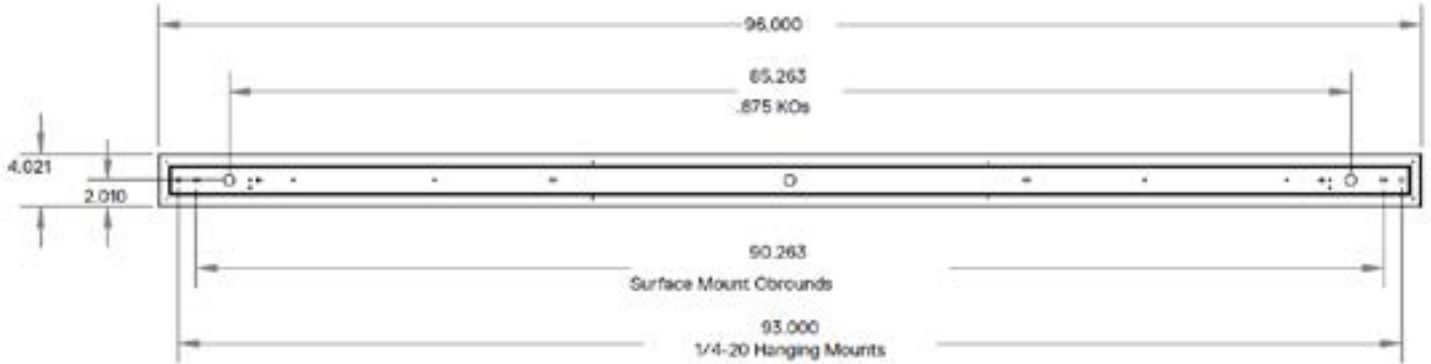

FEATURES & BENEFITS

- Housing is die-formed and welded 22-gauge cold-rolled steel
- Exterior-accessible 1/4-20 holes allow for fast and easy pendant mounting with no need to open the fixture
- Option to continuous row mount is standard by removing end plates
- Every fixture is individually tested
- _cETL_{US} listed for damp location

Side View

DIMENSIONS

24 Inch

48 Inch

Dimensions and specifications subject to change without notice.

JOB NAME:

CAT#:

TYPE:

DIMENSIONS

96 Inch

ORDERING

EXAMPLE: L44IRS 48 LED 25 DMV WH 30 EM SS

L44IR		S	LED				7. FINISH	
1. SERIES	2. MOUNTING	3. LENGTH	4. GEAR	5. WATTAGE/LUMENS	6. DRIVER			
L44IR LED Indirect Radiant Linear Fixture	S Surface	24 24" 48 48" 96 96"	LED	24 in. 25 25W 2000 Lumens 48 in. 50 50W 4000 Lumens 96 in. 100 100W 8000 Lumens	DMV 120-277V Multivolt 0-10V Dimmable SDMV Step dimming Multivolt	WH White SI Silver BK Black		
8. CRI	9. COLOR TEMP	10. EMERGENCY(O)?		11. SENSOR(O)?		12. CONFIGURATION		
Blank 80 9 90	30 3000K 35 3500K 40 4000K 50 5000K	EM Emergency Battery Pack 10W ~ 1700 lumens EM5 Emergency Battery Pack 5W ~ 850 Lumens	SS Integral Occupancy Sensor SNS200 ALC Qualified	BLANK Individual -B Beginner Run -E Ender Run -J Joiner				

Note:
(O) is optional

Dimensions and specifications subject to change without notice.