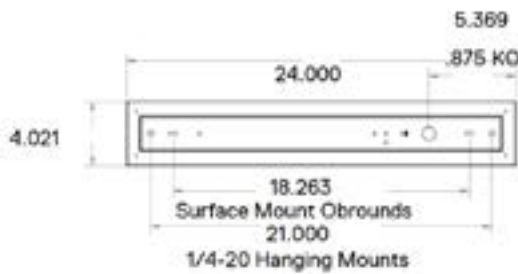

FEATURES & BENEFITS

- Housing is die-formed and welded 22-gauge cold-rolled steel
- Exterior-accessible 1/4-20 holes allow for fast and easy pendant mounting with no need to open the fixture
- Option to continuous row mount is standard by removing end plates
- Every fixture is individually tested
- _cETL_{US} listed for damp location

Side View

DIMENSIONS

24 Inch

48 Inch

Dimensions and specifications subject to change without notice.

JOB NAME:

CAT#:

TYPE:

DIMENSIONS

96 Inch

ORDERING

EXAMPLE: L44IRS 48 LED 25 DMV WH 30 EM SS

L44IR		S	LED				7. FINISH	
1. SERIES	2. MOUNTING	3. LENGTH	4. GEAR	5. WATTAGE/LUMENS	6. DRIVER			
L44IR LED Indirect Radiant Linear Fixture	S Surface	24 24" 48 48" 96 96"	LED	24 in. 25 25W 2000 Lumens 48 in. 50 50W 4000 Lumens 96 in. 100 100W 8000 Lumens	DMV 120-277V Multivolt 0-10V Dimmable SDMV Step dimming Multivolt	WH White SI Silver BK Black		
8. CRI	9. COLOR TEMP	10. EMERGENCY(O)?		11. SENSOR(O)?		12. CONFIGURATION		
Blank 80 9 90	30 3000K 35 3500K 40 4000K 50 5000K	EM Emergency Battery Pack 10W ~ 1700 lumens EM5 Emergency Battery Pack 5W ~ 850 Lumens	SS Integral Occupancy Sensor SNS200 ALC Qualified	BLANK Individual -B Beginner Run -E Ender Run -J Joiner				