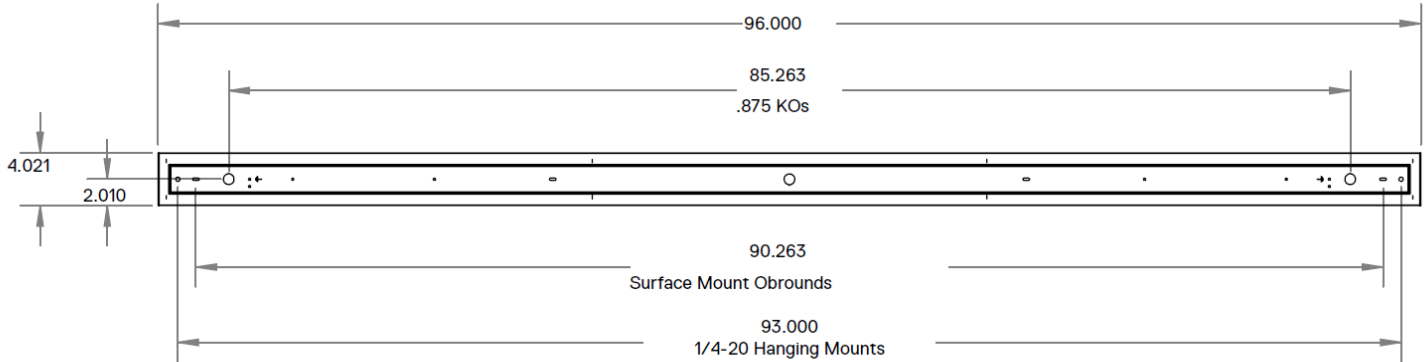

FEATURES & BENEFITS

- Fixtures can be surface mounted, recessed mounted or pendant hung by stem or cable
- Housing is die-formed and welded 22-gauge cold-rolled steel
- Exterior-accessible 1/4-20 holes allow for fast and easy pendant mounting with no need to open the fixture
- Option to continuous row mount is standard by removing end plates
- Every fixture is individually tested
- cETL_{US} listed for damp location

DIMENSIONS

Dimensions and specifications subject to change without notice.

JOB NAME:

CAT#:

TYPE:

DIMENSIONS

96 Inch

ORDERING

EXAMPLE: L44IR R 48 LED 25 DMV WH 30 HC421WH P11

LED

1. SERIES	2. MOUNTING	3. LENGTH	4. GEAR	5. WATTAGE/LUMENS	6. DRIVER	7. FINISH
L44IR LED Indirect Radiant Linear Fixture	R Recessed	24 24"	LED	<u>24 in.</u>	DMV 120-277V Multivolt 0-10V Dimmable	WH White
	RF Recessed Flanged	48 48"		25 25W 2000 Lumens		SL Silver
	RR Recessed Flangeless Appearance	96 96"		<u>48 in.</u>	SDMV Step dimming Multivolt	BK Black
	W Wall Mount			50 50W 4000 Lumens		
	S Surface			100 100W 8000 Lumens		
	P Pendant					
8. COLOR TEMP	9. HANGING KIT(O) ¹	10. PLUG IN(O) ¹	11. CONFIGURATION			
30 3000K	HC421WH Cable kit w/ 6' cable & 3 wire power feed cable incl. w/ white canopy	P11 3 wire harness, including white, black and green	BLANK Individual			
35 3500K	HC421WH5W Cable kit w/ 6' cable & 5 wire power feed cable incl. w/ white canopy	P12 4 wire harness, including white, black, green and blue for emergency backup	-B Beginner Run			
40 4000K	HC422WH Cable kit w/ 12' cable & 3 wire power feed cable incl.w/ white canopy	P13D 5 wire harness, including white, black, green, violet and gray	-E Ender Run			
50 5000K	HC422WH5W Cable kit w/ 12' cable & 5 wire power feed cable incl. w/ white canopy		-J Joiner			