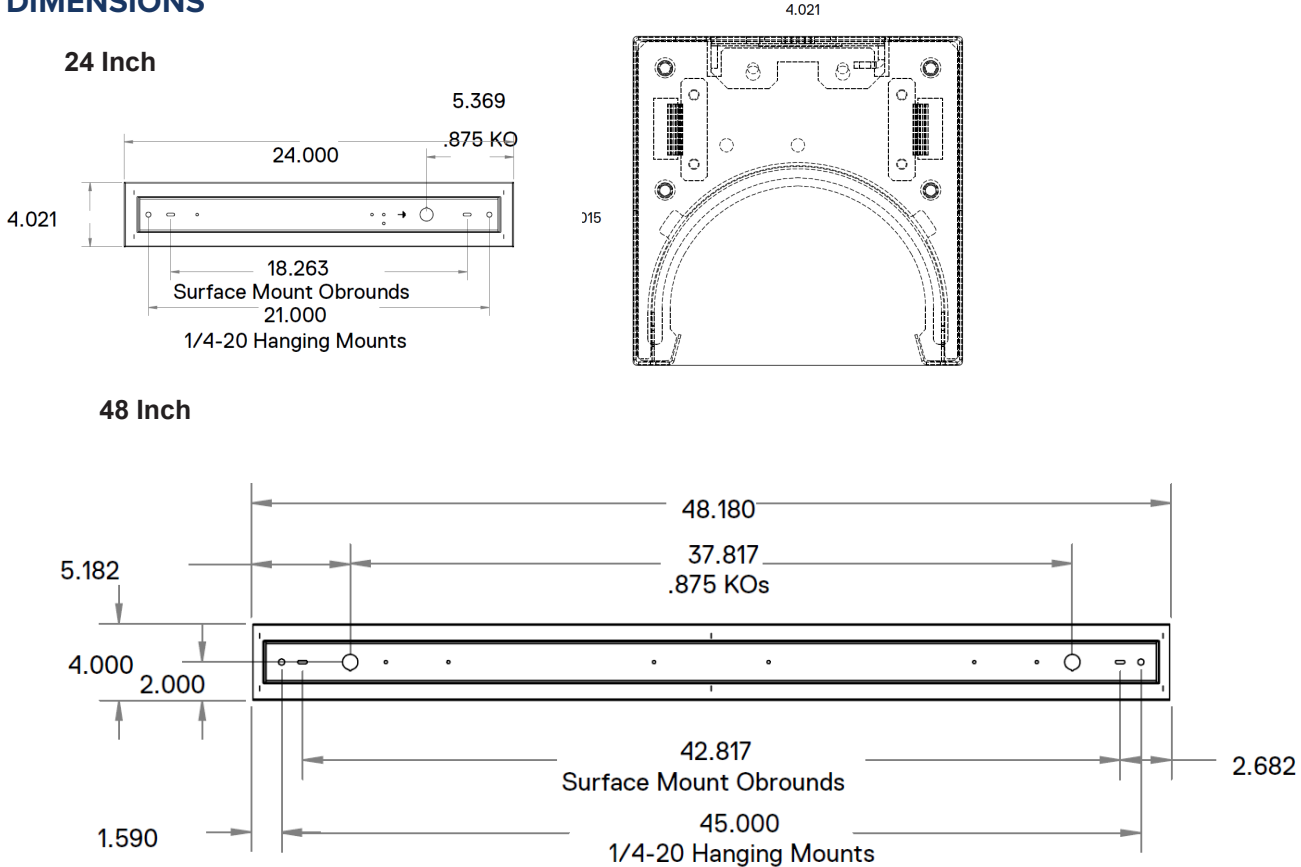

JOB NAME:

CAT#:

TYPE:

APPLICATIONS

The linear L44IR LED linear fixture is for distinctive architectural lighting plans. Ideal for hotels, apartments, corridors, lobbies and office areas. The L44IR series fixtures can be installed individually or in group patterns.

FEATURES & BENEFITS

- Fixtures can be surface mounted, recessed mounted or pendant hung by stem or cable
- Housing is die-formed and welded 22-gauge cold-rolled steel
- Exterior-accessible 1/4-20 holes allow for fast and easy pendant mounting with no need to open the fixture
- Option to continuous row mount is standard by removing end plates
- Every fixture is individually tested
- cETL_{US} listed for damp location

DIMENSIONS

Dimensions and specifications subject to change without notice.

JOB NAME:

CAT#:

TYPE:

DIMENSIONS

96 Inch

ORDERING

NOTES:

¹O is optional

Dimensions and specifications subject to change without notice.