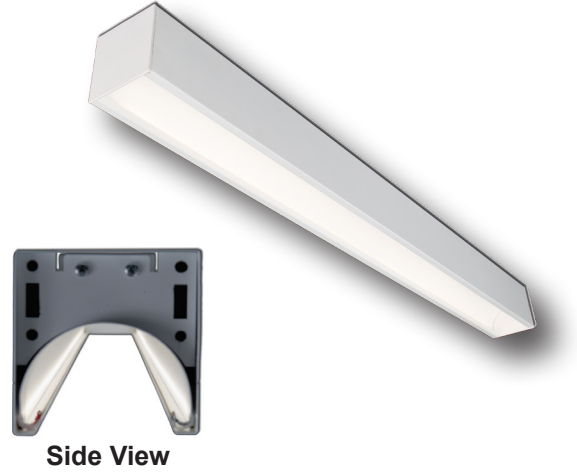

JOB NAME:

CAT#:

TYPE:

APPLICATIONS

The linear L44IR LED linear fixture is for distinctive architectural lighting plans. Ideal for hotels, apartments, corridors, lobbies and office areas. The L44IR series fixtures can be installed individually or in group patterns.

FEATURES & BENEFITS

- Fixtures can be surface mounted, recessed mounted or pendant hung by stem or cable
- Housing is die-formed and welded 22-gauge cold-rolled steel
- Exterior-accessible 1/4-20 holes allow for fast and easy pendant mounting with no need to open the fixture
- Option to continuous row mount is standard by removing end plates
- Every fixture is individually tested
- cETL_{US} listed for damp location