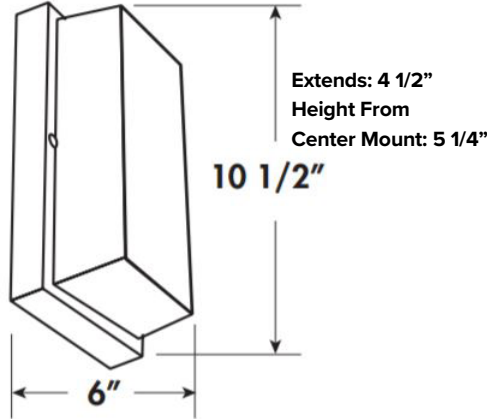

JOB NAME:

CAT#:

TYPE:

**FEATURES & BENEFITS**

- Wall or ceiling mount
- White powder coated aluminum base
- UL listed for wet locations
- Available in LED & incandescent

**Small (WSPC)**

**Medium (WMPC)**

**DIMENSIONS**

**WSPC**

**WMPC**

Dimensions and specifications subject to change without notice.

**JOB NAME:**

**CAT#:**

**TYPE:**

**ORDERING**

EXAMPLE: FS112 LE800 W W F