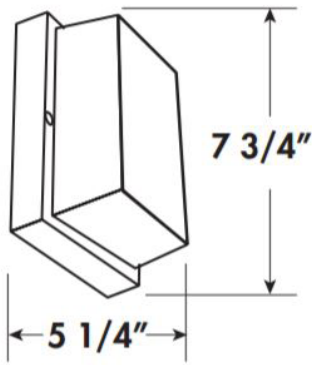

JOB NAME:

CAT#:

TYPE:

**FEATURES & BENEFITS**

- Wall or ceiling mount
- White powder coated aluminum base
- UL listed for wet locations
- Available in LED & incandescent

**Small (WSPC)**

**Medium (WMPC)**

**DIMENSIONS**

**WSPC**

**WMPC**

Dimensions and specifications subject to change without notice.

**JOB NAME:**

**CAT#:**

**TYPE:**

**ORDERING**

EXAMPLE: FS112 LE800 W W F