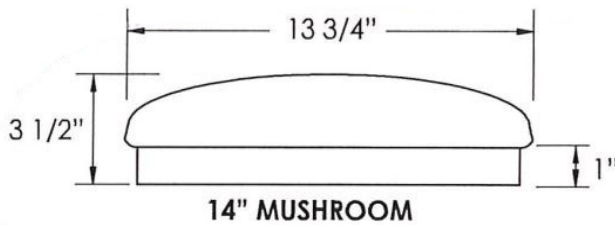

DIMENSIONS

Dimensions and specifications subject to change without notice.

JOB NAME:

CAT#:

TYPE:

ORDERING

EXAMPLE: FD321 LE800 W W M

		W		W			
1. SERIES	2. LIGHT SOURCE	3. BODY	4. DIFFUSER	5. SENSOR (O) ¹			
FD321 11" Mushroom	LE1200 14W, 80 CRI, >102 Lumens Per Watt	W White	W White	M Motion Sensor			
FD324 14" Mushroom	LE1800 22W, 80 CRI, >88 Lumens Per Watt						
	LT1200 16W, 90 CRI, >86 Lumens Per Watt						
	LT1800 24W, 90 CRI, >82 Lumens Per Watt						
	FD321 Only						
	L1300 17W, 80 CRI, >75 Lumens Per Watt, (multivolt non-dimming)						
	LE800 13W, 80 CRI, >85 Lumens Per Watt						
	LT800 12W, 90 CRI, >85 Lumens Per Watt						
	FD324 Only						
	L1700 22W, 80 CRI, >82 Lumens Per Watt (multivolt non-dimming)						
	LE2600 32W, 80 CRI, >84 Lumens Per Watt						
	LT2600 31W, 90 CRI, >90 Lumens Per Watt						