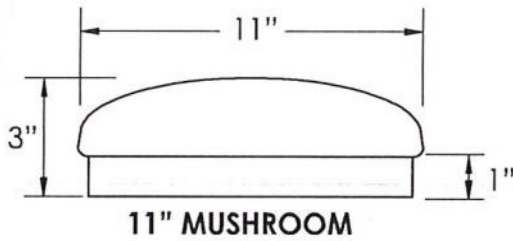

DIMENSIONS

Dimensions and specifications subject to change without notice.

JOB NAME:

CAT#:

TYPE:

ORDERING

EXAMPLE: FD321 LE800 W W M

		W		W			
1. SERIES	2. LIGHT SOURCE	3. BODY	4. DIFFUSER	5. SENSOR (O) ¹			
FD321 11" Mushroom	LE1200 14W, 80 CRI, >102 Lumens Per Watt	W White	W White	M Motion Sensor			
FD324 14" Mushroom	LE1800 22W, 80 CRI, >88 Lumens Per Watt						
	LT1200 16W, 90 CRI, >86 Lumens Per Watt						
	LT1800 24W, 90 CRI, >82 Lumens Per Watt						
	FD321 Only						
	L1300 17W, 80 CRI, >75 Lumens Per Watt, (multivolt non-dimming)						
	LE800 13W, 80 CRI, >85 Lumens Per Watt						
	LT800 12W, 90 CRI, >85 Lumens Per Watt						
	FD324 Only						
	L1700 22W, 80 CRI, >82 Lumens Per Watt (multivolt non-dimming)						
	LE2600 32W, 80 CRI, >84 Lumens Per Watt						
	LT2600 31W, 90 CRI, >90 Lumens Per Watt						