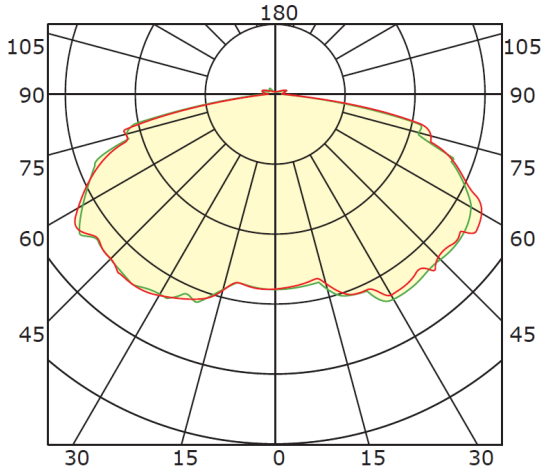

Notes:

- ¹Lumens at 5000K
- ²Consult for other options
- ³Special order only
- ⁴(O) is optional
- ⁵Shipped loose

Dimensions and specifications subject to change without notice.

JOB NAME:

CAT#:

TYPE:

PHOTOMETRICS