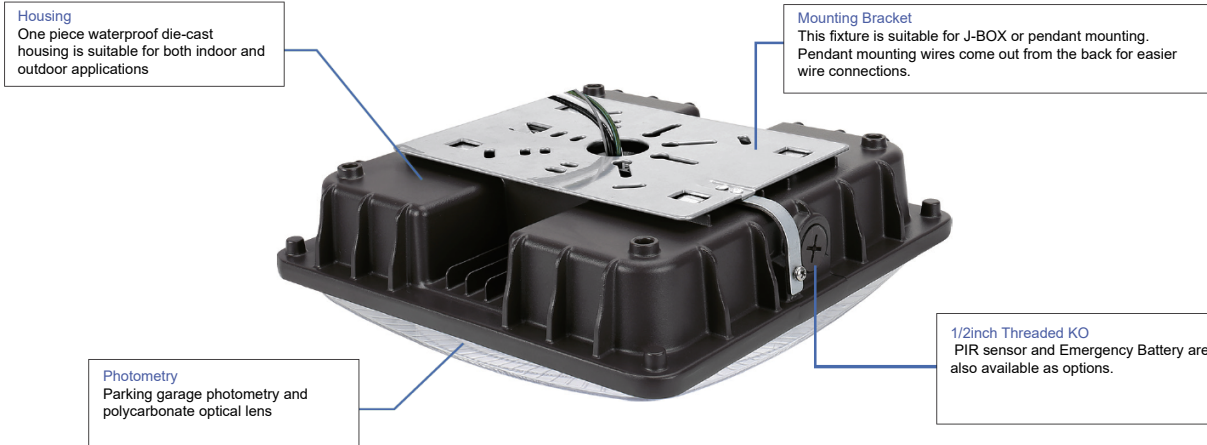

JOB NAME:

CAT#:

TYPE:

APPLICATIONS

The CPYSA provides exceptional glare control and wide distribution. This fixture is ideally suited for parking structures, storage areas, shopping area walkways, entryway, and low level security.

DIMENSIONS

Dimensions and specifications subject to change without notice.

JOB NAME:

CAT#:

TYPE:

DIMENSIONS

ORDERING

EXAMPLE: CPYSA 10 LED 40 DMV BZ 40 OS EM