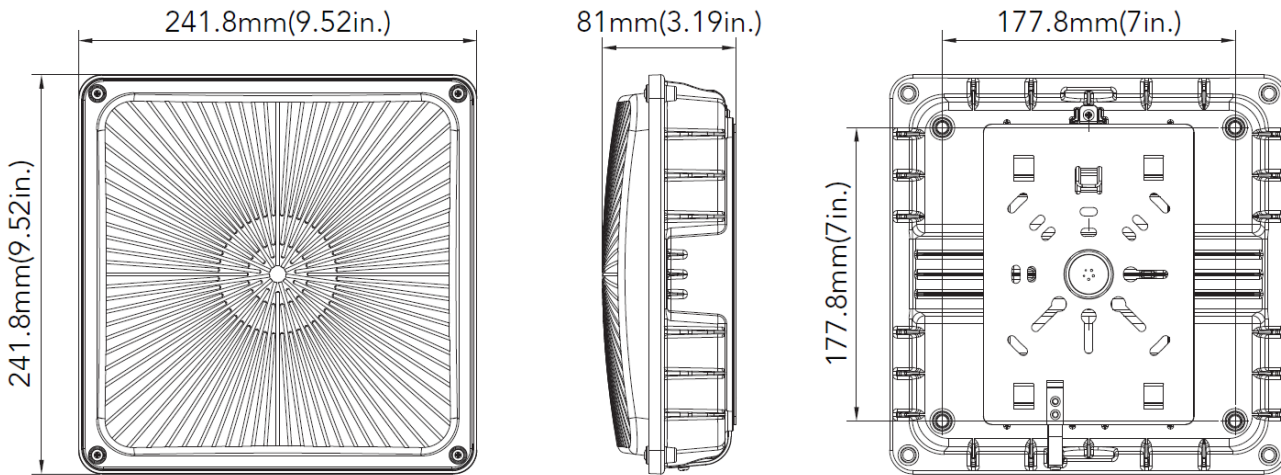

DIMENSIONS

Dimensions and specifications subject to change without notice.

JOB NAME:

CAT#:

TYPE:

DIMENSIONS

ORDERING

EXAMPLE: CPYSA 10 LED 40 DMV BZ 40 OS EM