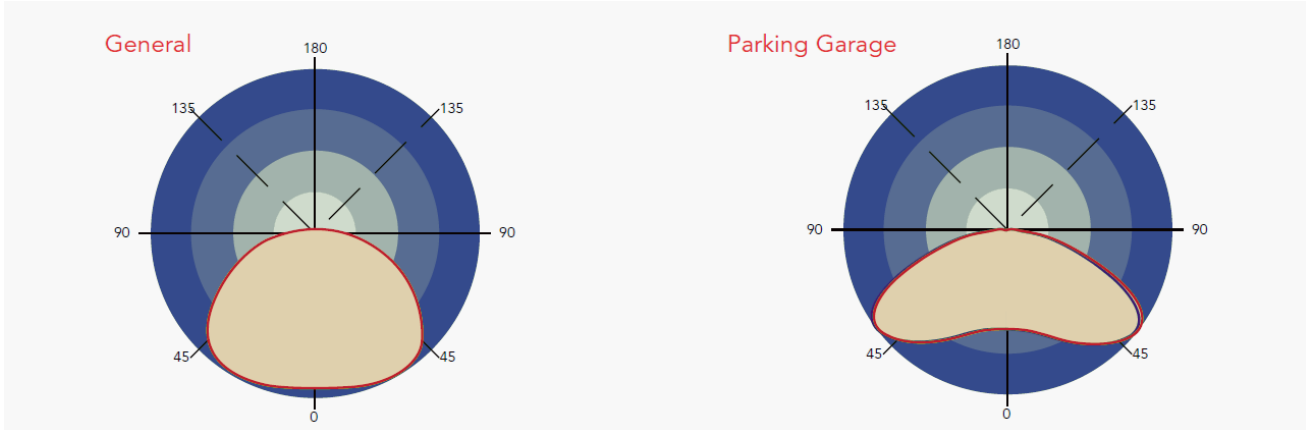

JOB NAME:

CAT#:

TYPE:

PHOTOMETRICS

Dimensions and specifications subject to change without notice.