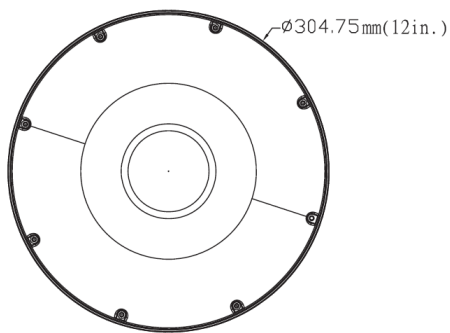

WITHOUT SENSOR

WITH SENSOR

Dimensions and specifications subject to change without notice.