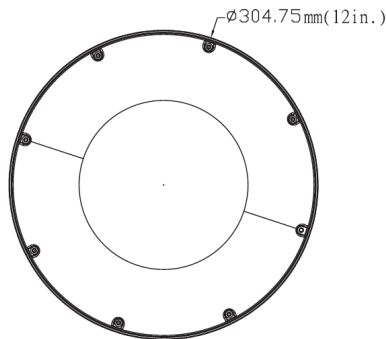

DIMENSIONS