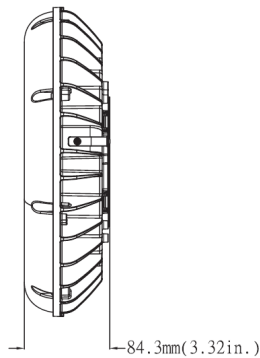

JOB NAME:

CAT#:

TYPE:

APPLICATIONS

The CPYRA provides exceptional glare control and wide distribution. The rounded shape ensures good impact strength while maintaining a pleasant appearance. This fixture is ideally suited for canopy, parking garage, storage areas, shopping area walkways, entryways, and low level security.

FEATURES & BENEFITS

- Sealed die-cast profile for indoor and outdoor applications
- Replaces 100W MH to 175W MH
- Optional bi-level motion sensor
- Ambient operating temperature -40°C to 45°C (-40°F to 113°F)
- cUL_{US} listed
- 5 year warranty

DIMENSIONS

WITHOUT SENSOR

WITH SENSOR

Dimensions and specifications subject to change without notice.

JOB NAME:

CAT#:

TYPE:

DIMENSIONS