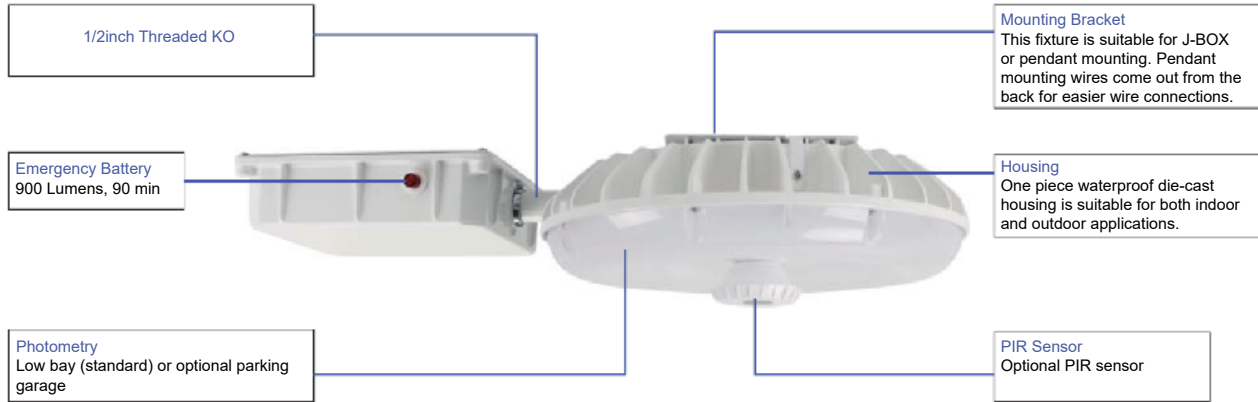

JOB NAME:

CAT#:

TYPE:

APPLICATIONS

The CPYRA provides exceptional glare control and wide distribution. The rounded shape ensures good impact strength while maintaining a pleasant appearance. This fixture is ideally suited for canopy, parking garage, storage areas, shopping area walkways, entryways, and low level security.

DIMENSIONS

WITHOUT SENSOR

WITH SENSOR

Dimensions and specifications subject to change without notice.

JOB NAME:

CAT#:

TYPE:

DIMENSIONS