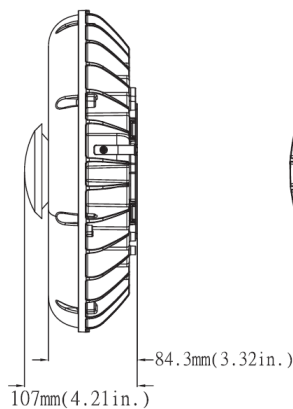

JOB NAME:

CAT#:

TYPE:

APPLICATIONS

The CPYRA provides exceptional glare control and wide distribution. The rounded shape ensures good impact strength while maintaining a pleasant appearance. This fixture is ideally suited for canopy, parking garage, storage areas, shopping area walkways, entryways, and low level security.

FEATURES & BENEFITS

- Sealed die-cast profile for indoor and outdoor applications
- Replaces 100W MH to 175W MH
- Optional bi-level motion sensor
- Ambient operating temperature -40°C to 45°C (-40°F to 113°F)
- cUL_{US} listed
- 5 year warranty

DIMENSIONS

WITHOUT SENSOR

WITH SENSOR

Dimensions and specifications subject to change without notice.

JOB NAME:

CAT#:

TYPE:

DIMENSIONS

PHOTOMETRICS

Dimensions and specifications subject to change without notice.