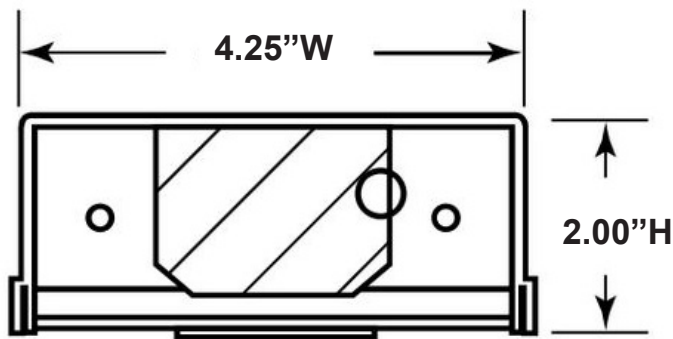

DIMENSIONS

Dimensions and specifications subject to change without notice.