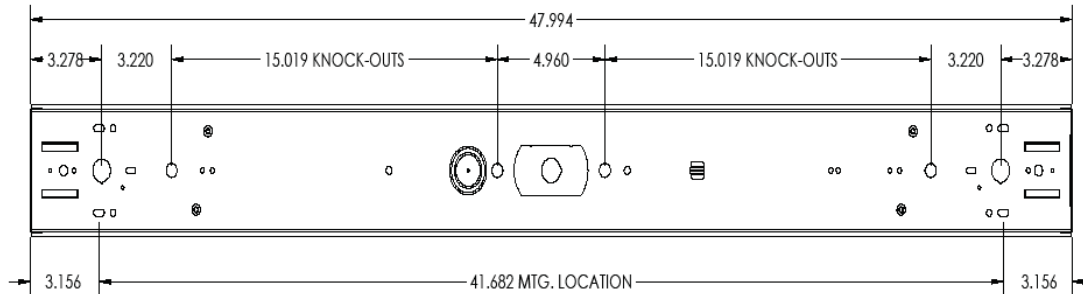

FEATURES & BENEFITS

- End plate doubles as a coupler for continuous row mounting
- Available in 24", 48", and 96" (2', 4', & 8') lengths
- $L_{70} > 50,000$ hrs.
- Min CRI 80
- 5 year warranty.

DIMENSIONS

W x L x H in inches

24 in: 4.25"W x 24.00"L x 3.25"H

48 in: 4.25"W x 48.00"L x 3.25"H

96 in: 4.25"W x 96.00"L x 3.25"H

Reflector W30

Reflector W35

Dimensions and specifications subject to change without notice.

JOB NAME:

CAT#:

TYPE:

DIMENSIONS

96 inch

48 inch

24 inch

Dimensions and specifications subject to change without notice.

JOB NAME:

CAT#:

TYPE:

ORDERING

EXAMPLE: 1FSF 24 LED 24 DMV MW 40 W30

LED

1. SERIES	2. LENGTH	3. GEAR	4. WATTAGE/LUMENS	5. DRIVER	6. LENS	7. COLOR TEMP
1FSF	24 24" long	LED	<u>24 in.</u>	DMV 120-277V Multivolt 0-10V Dimmable	Blank No Lens MW Matte White Lens ¹	30 3000K
	48 48" long		18 18 Watts 1980 Lumens			35 3500K
	96 96" long		24 24 Watts 2640 Lumens			40 4000K
			28 28 Watts 3080 Lumens			50 5000K
			30 30 Watts 3300 Lumens			
			<u>48 in.</u>			
			24 24 Watts 2640 Lumens			
			30 30 Watts 3300 Lumens			
			35 35 Watts 3850 Lumens			
			48 48 Watts 5280 Lumens			
			57 57 Watts 6270 Lumens			
			<u>96 in.</u>			
	48 48 Watts 5280 Lumens					
	57 57 Watts 6270 Lumens					
	70 70 Watts 7700 Lumens					
	97 97 Watts 10670 Lumens					
	118 118 Watts 12980 Lumens					