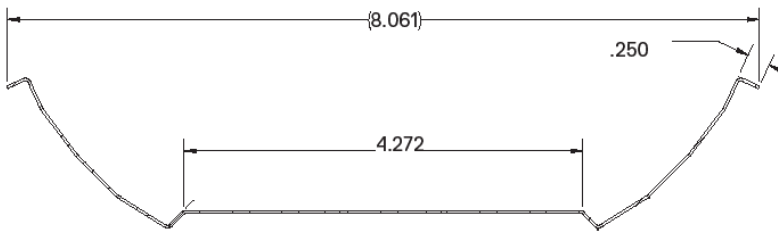

FEATURES & BENEFITS

- End plate doubles as a coupler for continuous row mounting
- Available in 24", 48", and 96" (2', 4', & 8') lengths
- $L_{70} > 50,000$ hrs.
- Min CRI 80
- 5 year warranty.

DIMENSIONS

W x L x H in inches

24 in: 4.25"W x 24.00"L x 3.25"H

48 in: 4.25"W x 48.00"L x 3.25"H

96 in: 4.25"W x 96.00"L x 3.25"H

Reflector W30

Reflector W35

Dimensions and specifications subject to change without notice.

JOB NAME:

CAT#:

TYPE:

DIMENSIONS

96 inch

48 inch

24 inch

Dimensions and specifications subject to change without notice.

*Cord & Whip Ordering Chart (Add to End of Fixture Part Number)

Part No.	# of Wires	Length	End Fitting	Finish	Voltage*	Amps (TL Only)*
WP - Whip CS - Cordset	(Blank) 3 Wire 4 - 4 Wire 5 - 5 Wire 6 - 6 Wire	(Blank) 6 feet 8 - 8 feet 10 - 10 feet 12 - 12 feet 15 - 15 feet	(Blank) No Plug P* - Standard Plug TL* - Twist Lock	BK - Black WH - White	(Blank) 120-277V ³ 120 - 120VAC 277 - 277VAC 347 - 347VAC 480 - 480VAC	15 - 15 Amps 20 - 20 Amps