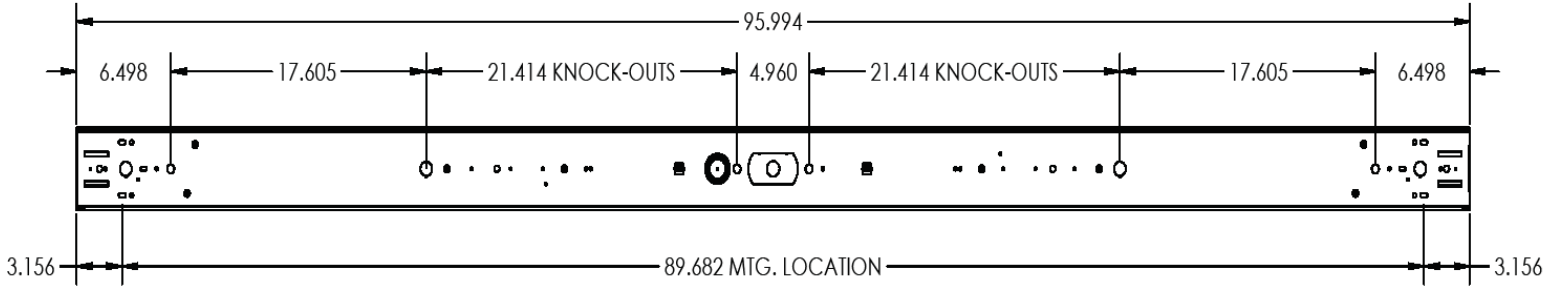

FEATURES & BENEFITS

- End plate doubles as a coupler for continuous row mounting
- Available in 24", 48", and 96" (2', 4', & 8') lengths
- $L_{70} > 50,000$ hrs.
- Min CRI 80
- 5 year warranty.

DIMENSIONS

W x L x H in inches

24 in: 4.25"W x 24.00"L x 3.25"H

48 in: 4.25"W x 48.00"L x 3.25"H

96 in: 4.25"W x 96.00"L x 3.25"H

Reflector W30

Reflector W35

Dimensions and specifications subject to change without notice.

JOB NAME:

CAT#:

TYPE:

DIMENSIONS

96 inch

48 inch

24 inch

Dimensions and specifications subject to change without notice.

JOB NAME:

CAT#:

TYPE:

ORDERING

EXAMPLE: 1FSF 24 LED 24 DMV MW 40 W30

LED

1. SERIES	2. LENGTH	3. GEAR	4. WATTAGE/LUMENS	5. DRIVER	6. LENS	7. COLOR TEMP
1FSF	24 24" long	LED	<u>24 in.</u>	DMV 120-277V Multivolt 0-10V Dimmable	Blank No Lens MW Matte White Lens ¹	30 3000K
	48 48" long		18 18 Watts 1980 Lumens			35 3500K
	96 96" long		24 24 Watts 2640 Lumens			40 4000K
			28 28 Watts 3080 Lumens			50 5000K
			30 30 Watts 3300 Lumens			
			<u>48 in.</u>			
			24 24 Watts 2640 Lumens			
			30 30 Watts 3300 Lumens			
			35 35 Watts 3850 Lumens			
			48 48 Watts 5280 Lumens			
			57 57 Watts 6270 Lumens			
			<u>96 in.</u>			
	48 48 Watts 5280 Lumens					
	57 57 Watts 6270 Lumens					
	70 70 Watts 7700 Lumens					
	97 97 Watts 10670 Lumens					
	118 118 Watts 12980 Lumens					