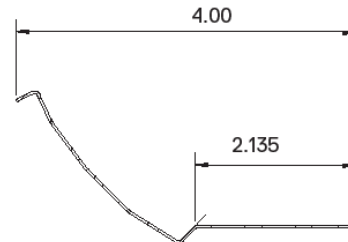

FEATURES & BENEFITS

- End plate doubles as a coupler for continuous row mounting
- Available in 24", 48", and 96" (2', 4', & 8') lengths
- $L_{70} > 50,000$ hrs.
- Min CRI 80
- 5 year warranty.

DIMENSIONS

W x L x H in inches

24 in: 4.25"W x 24.00"L x 3.25"H

48 in: 4.25"W x 48.00"L x 3.25"H

96 in: 4.25"W x 96.00"L x 3.25"H

Reflector W30

Reflector W35

Dimensions and specifications subject to change without notice.

JOB NAME:

CAT#:

TYPE:

DIMENSIONS

96 inch

48 inch

24 inch

Dimensions and specifications subject to change without notice.