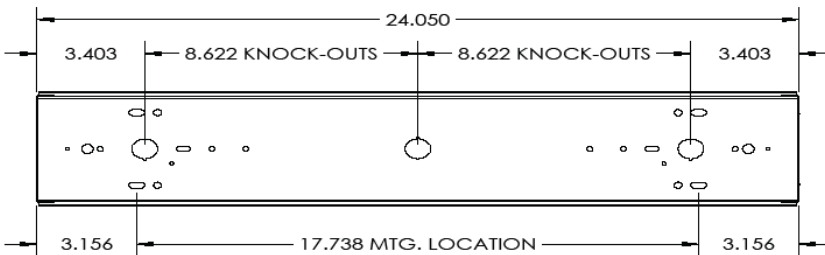

W x L x H in inches

24 in: 4.25"W x 24.00"L x 3.25"H

48 in: 4.25"W x 48.00"L x 3.25"H

96 in: 4.25"W x 96.00"L x 3.25"H

Reflector W30

Reflector W35

Dimensions and specifications subject to change without notice.

JOB NAME:

CAT#:

TYPE:

DIMENSIONS

96 inch

48 inch

24 inch

Dimensions and specifications subject to change without notice.