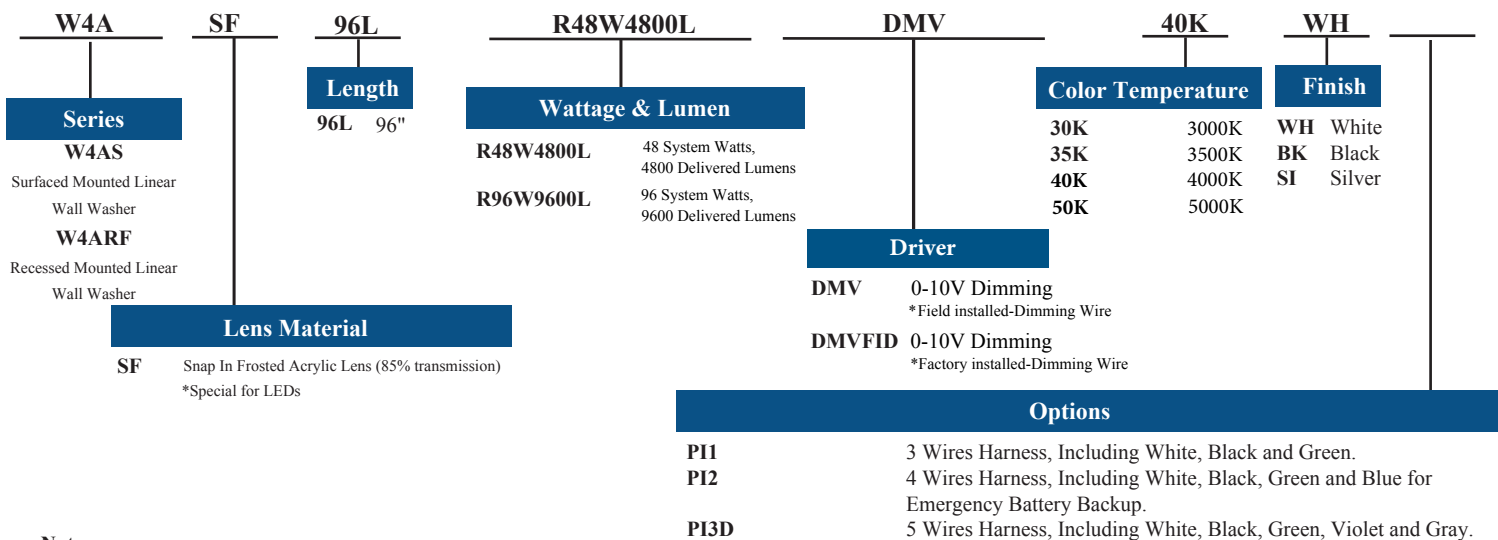

ORDERING INFORMATION

8FT

Example: W4ASF96LR48W4800LDMV40KWH

Notes

*Custom louvers available in any cell configuration. Consult factory for additional information.

Saylite
2055 Luna Rd. Suite 142 Carrollton, TX 75006
Phone: 972-247-3171 Fax: 972-247-0200
www.saylite.com email: sales@saylite.com

Catalog Number:
Notes: