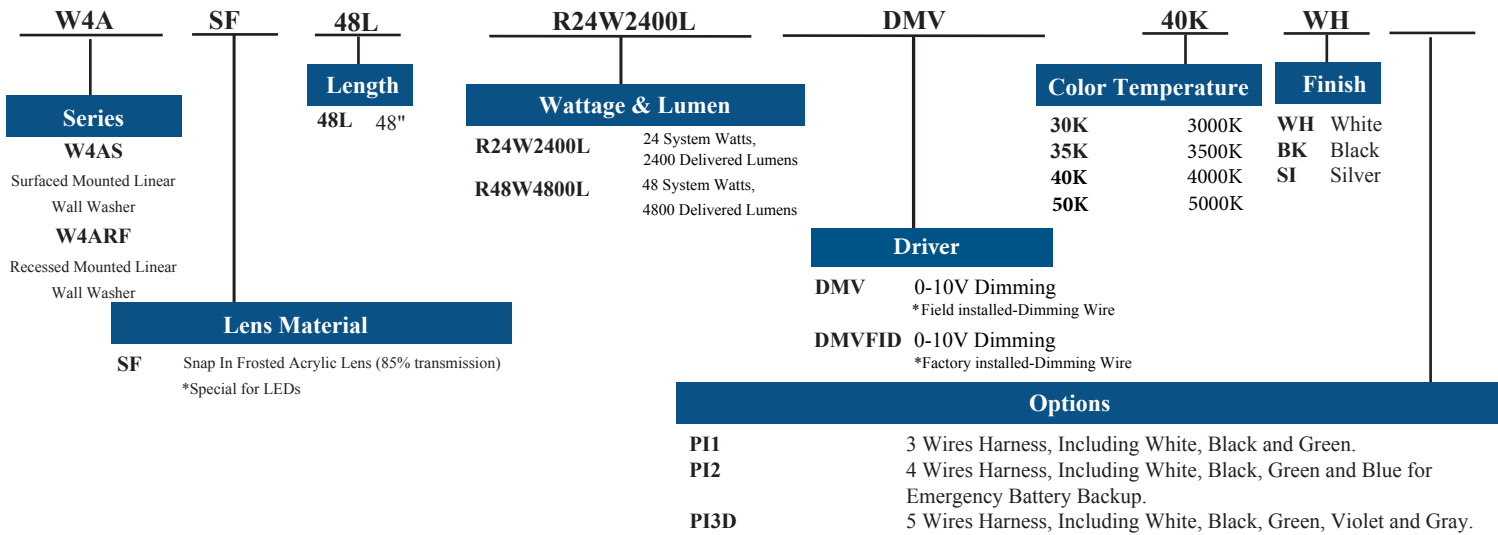

ORDERING INFORMATION

4FT

Example: W4ASF48LR24W2400LDMV40KWH