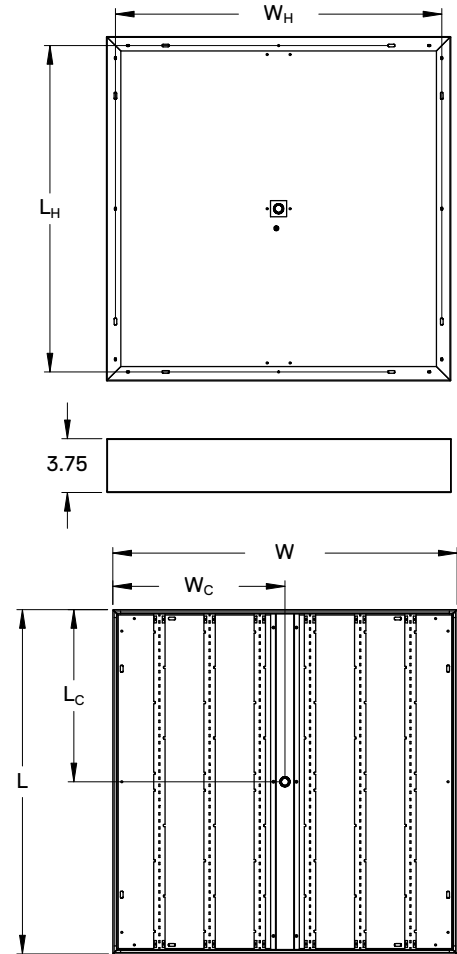

### DIMENSIONS

- 9X9: 9"W x 9"L x 3.5"H
- 12X12: 12"W x 12"L x 3.5"H
- 20X20: 20"W x 20"L x 3.5"H
- 24X24: 24"W x 24"L x 3.5"H
- 24X48: 24"W x 48"L x 3.5"H
- 48X48: 48"W x 48"L x 3.5"H

**Note:**

- Pendant/stem mount available on fixtures up to 24" x 24" in size, surface mount fixtures smaller than 20" x 20" require remote drivers. Max stem length of 4', max hanging kit length of 6'.
- Fabric options available for all sizes.
- Custom fixture sizes available, please consult factory for more information. Custom designs require drawing and design approval.
- Board level lumen.
- Standard finishes are White, Black, and Silver. Please consult factory for more information and pricing on custom color options.

### PRODUCT DIMENSIONS

#### Welded Configuration

Fixture Size	W	L	W <sub>2</sub>	W <sub>3</sub>	L <sub>2</sub>
24X24	24"	24"	23"	5.5"	10.8"
24X48	24"	48"	23"	5.5"	22.8"

Fixture Size	W	L	W <sub>C</sub>	L <sub>C</sub>	W <sub>H</sub>	L <sub>H</sub>
9X9	9"	9"	4.5"	4.5"	7.75"	7.75"
11X11	11"	11"	5.5"	5.5"	9.75"	9.75"
12X12	12"	12"	6"	6"	10.75"	10.75"
15X15	15"	15"	7.5"	7.5"	13.75"	13.75"
18X18	18"	18"	9"	9"	16.75"	16.75"
19X19	19"	19"	9.5"	9.5"	18.25"	18.25"
20X20	20"	20"	10"	10"	18.75"	18.75"
24X24	24"	24"	12"	12"	22.75"	22.75"