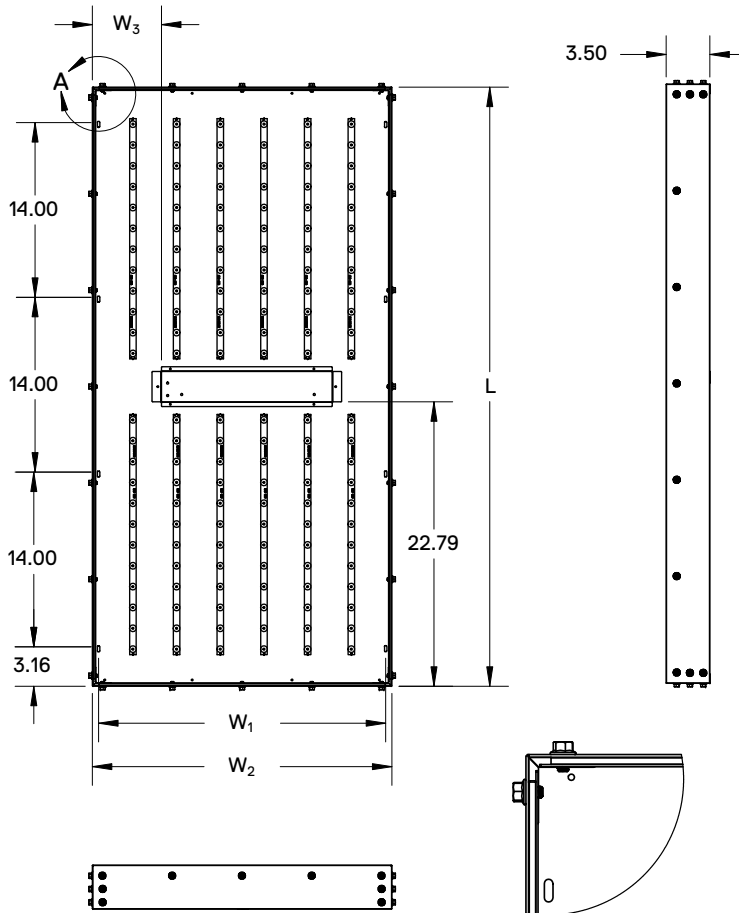

PRODUCT DIMENSIONS

Bolted Configuration

DETAIL A
SCALE 1 : 4