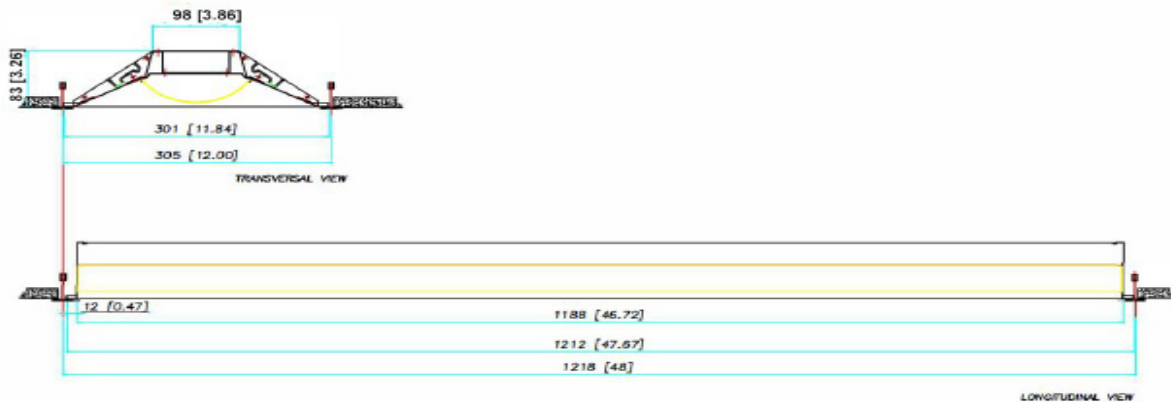

Housing is die-formed and embossed code 22 gauge steel. Luminaire body finish is high reflectance baked white enamel, with matte white reflectors. Wiring knockouts are provided on the back of housing. Center diffuser snaps into place; no tools are required for removal.

### DIMENSIONS

#### 1x4 VIEW

Dimensions and specifications subject to change without notice.

JOB NAME:

CAT#:

TYPE:

**DIMENSIONS**

**2x2 VIEW**

**2x4 VIEW**