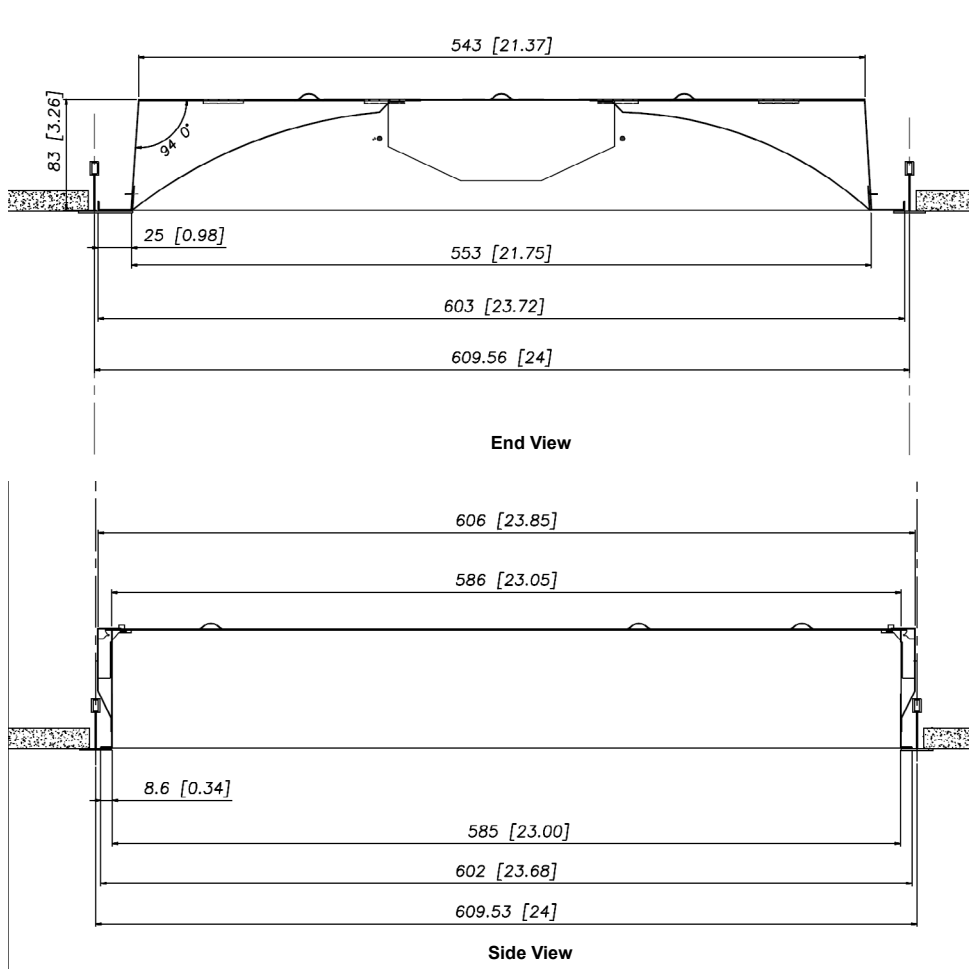

### DIMENSIONS

- 1x4**  
12"Wx47"Lx3.26"H
- 2x4**  
12"Wx47"Lx3.26"H
- 2x2**  
24"Wx24"Lx3.26H

**2x4**

End View

Side View

Dimensions and specifications subject to change without notice.

JOB NAME:

CAT#:

TYPE:

**DIMENSIONS**

- 1x4**  
12"Wx47"Lx3.26"H
- 2x4**  
12"Wx47"Lx3.26"H
- 2x2**  
24"Wx24"Lx3.26H

**2x2**

Dimensions and specifications subject to change without notice.

JOB NAME:

CAT#:

TYPE: