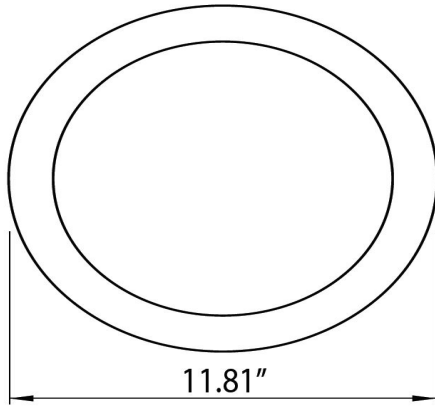

ELECTRICAL

Fixture operates at 120 volts, 60 Hz. Standard input = 15 watts. Operating temperature -30°C to 40°C

DIMENSIONS

12" Diameter x 3.125"H

FEATURES & BENEFITS

- Wall or ceiling mount
- Powder coated cast aluminum
- Enclosed & gasketed
- ELT Listed for wet locations (IP65)
- CRI >80
- 50,000 hrs of L70 LED life
- Temp -30°C to +40°C
- 120V dimming
- 50/60 Hz
- Available in 3000K or 4000K
- 5 year warranty

DRAWINGS & IMAGES

ORDER INFORMATION

SERIES	DESCRIPTION
OUTMW15W1200LD120BK40K	LED ROUND 12 in. Diameter, Black 120V only, 1200 Lumens, 4000K
OUTMW15W1200LD120BK30K	LED ROUND 12 in. Diameter, Black 120V only, 1200 Lumens, 3000K
OUTMW15W1200LD120WH40K	LED ROUND 12 in. Diameter, White 120V only, 1200 Lumens, 4000K
OUTMW15W1200LD120WH30K	LED ROUND 12 in. Diameter, White 120V only, 1200 Lumens, 3000K
OUTEYMW15W1200LD120WH40K	LED ROUND EYELID 12 in. Diameter, White 120V only, 1200 Lumens, 4000K
OUTEYMW15W1200LD120BK40K	LED ROUND EYELID 12 in. Diameter, Black 120V only, 1200 Lumens, 4000K