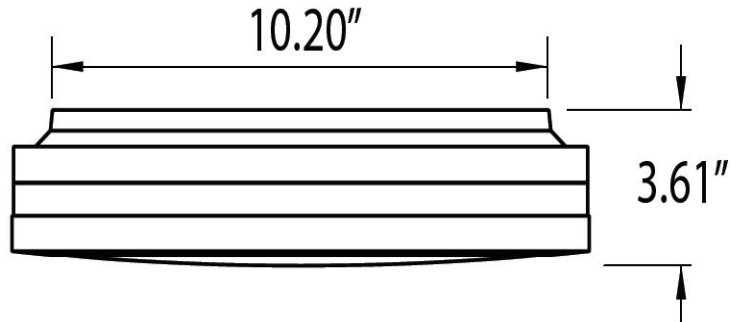

ELECTRICAL

Fixture operates at 120 volts, 60 Hz. Standard input = 15 watts. Operating temperature -30°C to 40°C

DIMENSIONS

12" Diameter x 3.125"H

FEATURES & BENEFITS

- Wall or ceiling mount
- Powder coated cast aluminum
- Enclosed & gasketed
- ELT Listed for wet locations (IP65)
- CRI >80
- 50,000 hrs of L70 LED life
- Temp -30°C to +40°C
- 120V dimming
- 50/60 Hz
- Available in 3000K or 4000K
- 5 year warranty

DRAWINGS & IMAGES

ORDER INFORMATION

SERIES	DESCRIPTION
OUTMW15W1200LD120BK40K	LED ROUND 12 in. Diameter, Black 120V only, 1200 Lumens, 4000K
OUTMW15W1200LD120BK30K	LED ROUND 12 in. Diameter, Black 120V only, 1200 Lumens, 3000K
OUTMW15W1200LD120WH40K	LED ROUND 12 in. Diameter, White 120V only, 1200 Lumens, 4000K
OUTMW15W1200LD120WH30K	LED ROUND 12 in. Diameter, White 120V only, 1200 Lumens, 3000K
OUTEYMW15W1200LD120WH40K	LED ROUND EYELID 12 in. Diameter, White 120V only, 1200 Lumens, 4000K
OUTEYMW15W1200LD120BK40K	LED ROUND EYELID 12 in. Diameter, Black 120V only, 1200 Lumens, 4000K