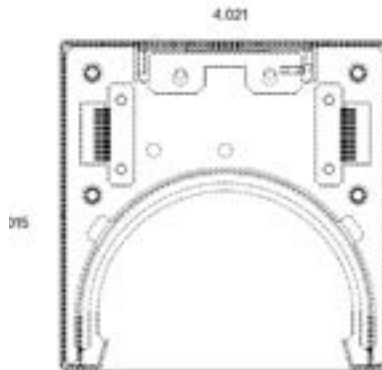

FEATURES & BENEFITS

- Housing is die-formed and welded 22-gauge cold-rolled steel
- Exterior-accessible 1/4-20 holes allow for fast and easy pendant mounting with no need to open the fixture
- Option to continuous row mount is standard by removing end plates
- Every fixture is individually tested
- _cETL_{US} listed for damp location

Side View

DIMENSIONS

24 Inch

48 Inch

Dimensions and specifications subject to change without notice.

JOB NAME:

CAT#:

TYPE:

DIMENSIONS

96 Inch

ORDERING

EXAMPLE: L44IRRF 48 LED 25 DMV WH 30 EM SS

L44IR		RF		LED									
1. SERIES		2. MOUNTING		3. LENGTH		4. GEAR		5. WATTAGE/LUMENS		6. DRIVER		7. FINISH	
L44IR	LED Indirect Radiant Linear Fixture	RF	Recessed Flanged	24 24"		LED		24 in.		DMV	120-277V Multivolt 0-10V Dimmable Step dimming Multivolt	WH	White
				48 48"				48 in.				SI	Silver
				96 96"				96 in.				BK	Black
								50 50W 4000 Lumens		SDMV			
								100 100W 8000 Lumens					