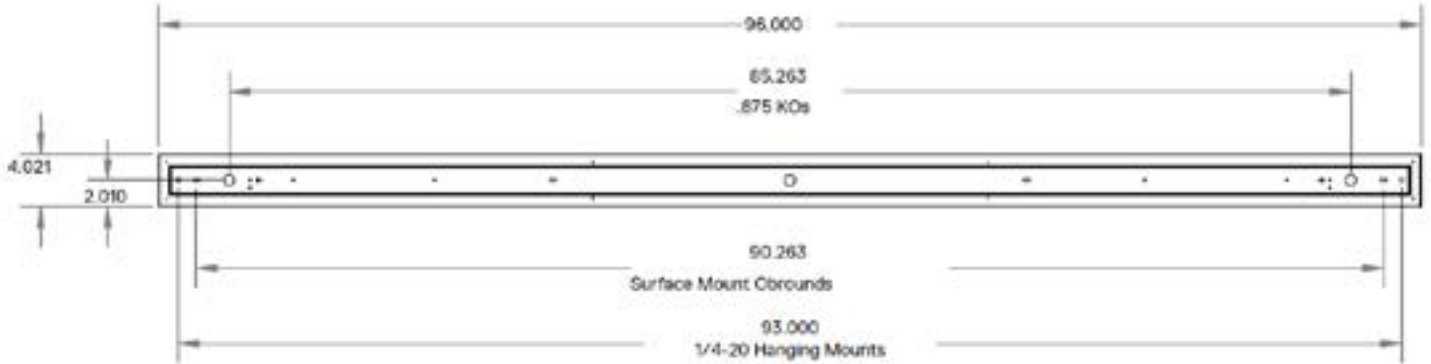

FEATURES & BENEFITS

- Housing is die-formed and welded 22-gauge cold-rolled steel
- Exterior-accessible 1/4-20 holes allow for fast and easy pendant mounting with no need to open the fixture
- Option to continuous row mount is standard by removing end plates
- Every fixture is individually tested
- _cETL_{US} listed for damp location

Side View

DIMENSIONS

24 Inch

48 Inch

Dimensions and specifications subject to change without notice.

JOB NAME:

CAT#:

TYPE:

DIMENSIONS

96 Inch

ORDERING

EXAMPLE: L44IRRF 48 LED 25 DMV WH 30 EM SS

L44IR		RF		LED									
1. SERIES		2. MOUNTING		3. LENGTH		4. GEAR		5. WATTAGE/LUMENS		6. DRIVER		7. FINISH	
L44IR	LED Indirect Radiant Linear Fixture	RF	Recessed Flanged	24 24"		LED		24 in.		DMV	120-277V Multivolt 0-10V Dimmable Step dimming Multivolt	WH	White
				48 48"				48 in.				SI	Silver
				96 96"				96 in.				BK	Black
								50 50W 4000 Lumens		SDMV			
								100 100W 8000 Lumens					