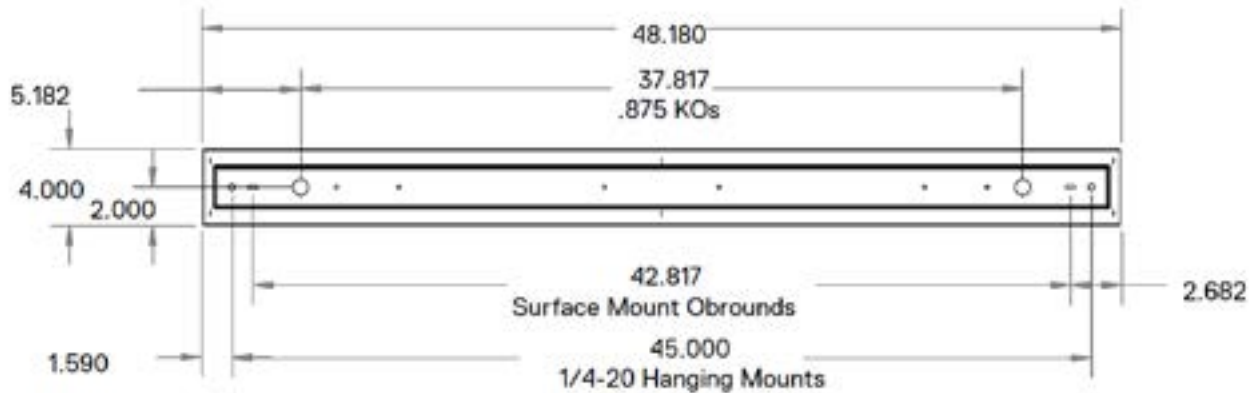

FEATURES & BENEFITS

- Housing is die-formed and welded 22-gauge cold-rolled steel
- Exterior-accessible 1/4-20 holes allow for fast and easy pendant mounting with no need to open the fixture
- Option to continuous row mount is standard by removing end plates
- Every fixture is individually tested
- _cETL_{US} listed for damp location

Side View

DIMENSIONS

24 Inch

48 Inch

Dimensions and specifications subject to change without notice.

JOB NAME:

CAT#:

TYPE:

DIMENSIONS

96 Inch

ORDERING

EXAMPLE: L44IRRF 48 LED 25 DMV WH 30 EM SS

L44IR		RF		LED									
1. SERIES		2. MOUNTING		3. LENGTH		4. GEAR		5. WATTAGE/LUMENS		6. DRIVER		7. FINISH	
L44IR	LED Indirect Radiant Linear Fixture	RF	Recessed Flanged	24 24"		LED		24 in.		DMV	120-277V Multivolt 0-10V Dimmable Step dimming Multivolt	WH	White
				48 48"				48 in.				SI	Silver
				96 96"				96 in.				BK	Black
								50 50W 4000 Lumens		SDMV			
								100 100W 8000 Lumens					

Note:
(O) is optional

Dimensions and specifications subject to change without notice.