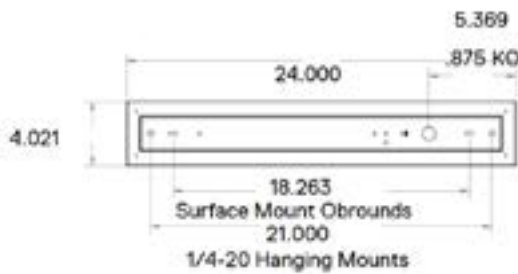

FEATURES & BENEFITS

- Housing is die-formed and welded 22-gauge cold-rolled steel
- Exterior-accessible 1/4-20 holes allow for fast and easy pendant mounting with no need to open the fixture
- Option to continuous row mount is standard by removing end plates
- Every fixture is individually tested
- _cETL_{US} listed for damp location

Side View

DIMENSIONS

24 Inch

48 Inch

Dimensions and specifications subject to change without notice.

JOB NAME:

CAT#:

TYPE:

DIMENSIONS

96 Inch

ORDERING

EXAMPLE: L44IRRF 48 LED 25 DMV WH 30 EM SS

L44IR		RF		LED									
1. SERIES		2. MOUNTING		3. LENGTH		4. GEAR		5. WATTAGE/LUMENS		6. DRIVER		7. FINISH	
L44IR	LED Indirect Radiant Linear Fixture	RF	Recessed Flanged	24 24"		LED		24 in.		DMV	120-277V Multivolt 0-10V Dimmable Step dimming Multivolt	WH	White
				48 48"				48 in.				SI	Silver
				96 96"				96 in.				BK	Black
								50 50W 4000 Lumens		SDMV			
								100 100W 8000 Lumens					