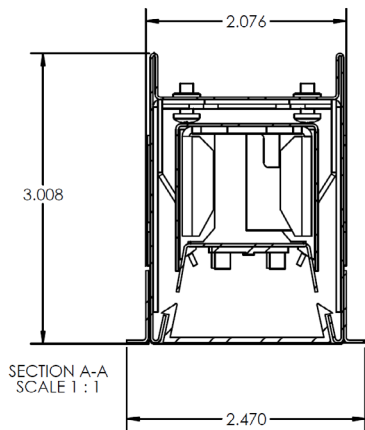

### DIMENSIONS

Dimensions and specifications subject to change without notice.

JOB NAME:

CAT#:

TYPE:

**ORDERING**

EXAMPLE: L23R 48 LED 38 DMV WH SF 40

L23R		LED		SF			
1. SERIES	2. LENGTH <sup>1</sup>	3. GEAR	4. WATTAGE/LUMENS	5. DRIVER	6. FINISH <sup>2</sup>	7. LENS	
<b>L23R</b> Recess Mount for 1" T-Bar Grid Ceiling	<b>48</b> 47.45" long	<b>LED</b>	<b>48 inch</b>	<b>DMV</b> 120-277V Multivolt 0-10V Dimmable	<b>WH</b> White <b>SI</b> Silver <b>BK</b> Black	<b>SF</b> Snap-in Frosted Acrylic Lens	
	<b>96</b> 95.45" long		<b>26</b> 26W 2600 Lumens				
			<b>38</b> 38W 3800 Lumens				
			<b>45</b> 45W 4500 Lumens				
			<b>96 inch</b>				
			<b>52</b> 52W 5200 Lumens	<b>SDMV</b> Step dimming Multivolt			
			<b>76</b> 76W 7600 Lumens		<b>D347V</b> 347VAC 0-10V Dimmable		
			<b>90</b> 90W 9000 Lumens			<b>D120</b> Triac Dimming 120VAC	
				<b>D277</b> Triac Dimming 177VAC			
<b>8. COLOR TEMP</b>							
<b>30</b>	3000K						
<b>35</b>	3500K						
<b>40</b>	4000K						
<b>50</b>	5000K						