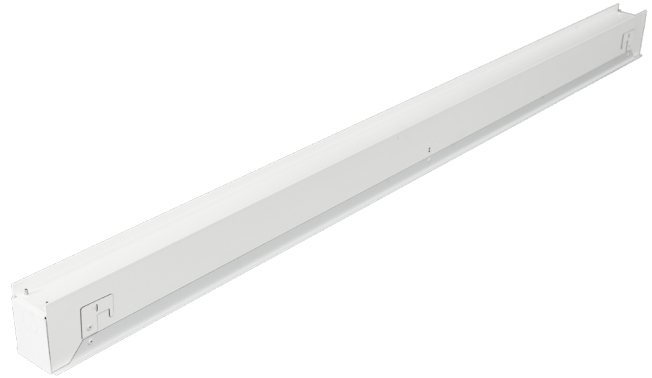

JOB NAME:

CAT#:

TYPE:

APPLICATIONS

This linear 2x3 fixture is designed for distinctive architectural lighting plans. Ideal for corridors, lobbies, and office areas. This series can be installed individually or in continuous runs. The L23R is specifically designed for direct lighting with a snap-in lens to hide the LED arrays.

FEATURES & BENEFITS

- Available in custom finishes (consult factory)
- IC Rated
- $L_{70} > 50,000$ hrs.
- Min CRI 80
- **PI3D comes standard** (fixture to fixture wiring options for power and dimming)
- $cETL_{US}$ listed
- 5 year warranty