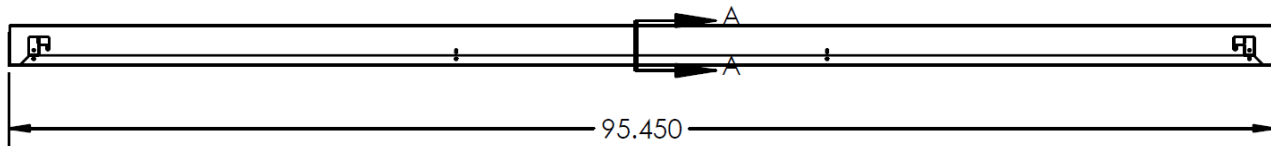

### APPLICATIONS

This linear 2x3 fixture is designed for distinctive architectural lighting plans. Ideal for corridors, lobbies, and office areas. This series can be installed individually or in continuous runs. The L23R is specifically designed for direct lighting with a snap-in lens to hide the LED arrays.

### DIMENSIONS

Dimensions and specifications subject to change without notice.

JOB NAME:

CAT#:

TYPE:

**ORDERING**

EXAMPLE: L23R 48 LED 38 DMV WH SF 40

L23R		LED		SF			
1. SERIES	2. LENGTH <sup>1</sup>	3. GEAR	4. WATTAGE/LUMENS	5. DRIVER	6. FINISH <sup>2</sup>	7. LENS	
<b>L23R</b> Recess Mount for 1" T-Bar Grid Ceiling	<b>48</b> 47.45" long	<b>LED</b>	<b>48 inch</b>	<b>DMV</b> 120-277V Multivolt 0-10V Dimmable	<b>WH</b> White <b>SI</b> Silver <b>BK</b> Black	<b>SF</b> Snap-in Frosted Acrylic Lens	
	<b>96</b> 95.45" long		<b>26</b> 26W 2600 Lumens				
			<b>38</b> 38W 3800 Lumens				
			<b>45</b> 45W 4500 Lumens				
			<b>96 inch</b>				
			<b>52</b> 52W 5200 Lumens	<b>SDMV</b> Step dimming Multivolt			
			<b>76</b> 76W 7600 Lumens		<b>D347V</b> 347VAC 0-10V Dimmable		
			<b>90</b> 90W 9000 Lumens			<b>D120</b> Triac Dimming 120VAC	
				<b>D277</b> Triac Dimming 177VAC			
<b>8. COLOR TEMP</b>							
<b>30</b>	3000K						
<b>35</b>	3500K						
<b>40</b>	4000K						
<b>50</b>	5000K						