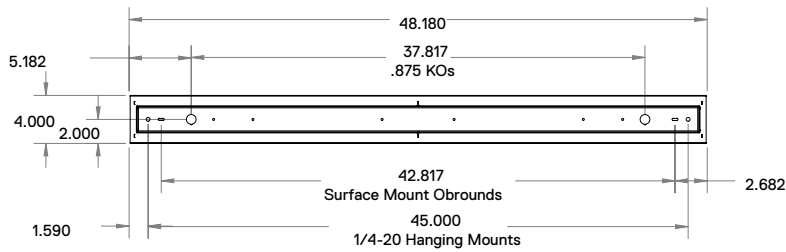

TYPICAL OPTIONS & ACCESSORIES

Cord sets, whips, hanging kits, customer finish. Contact factory for more details.

DIMENSIONS

SIZE L x W x H in inches
(2' to 8' in 1' increments)

8ft.-96"L x 4"W x 4"H

6ft.-72"L x 4"W x 4"H

4ft.-48"L x 4"W x 4"H

2ft.-24"L x 4"W x 4"H

FEATURES & BENEFITS

- Can be recessed or surface mounted to the ceiling or pendant hung.
- Consult factory for custom length or custom finish
- Light is continuous bringing a unique look
- Suitable for commercial or residential areas
- Suitable for dry and damp locations
- 50,000 hrs of L70 LED life
- CRI >80
- 0-10 Volt dimmable 120-277V
- Power factor 0.99
- 5 year warranty

DRAWINGS & IMAGES

2 ft. - Back

End

4 ft. - Back

6 ft. - Back

8 ft. - Back

ORDER INFORMATION

SERIES	Mounting	LENGTH	WATTAGE & LUMENS	DRIVER	COLOR
RIG LED Radius Indirect Glow	P Pendant Mount	24L 24"	C24W2000L 24 System Watts, 2000 Lumens	DMV 0-10V dimming	30K 3000K 35K 3500K 40K 4000K 50K 5000K
	W Wall Mount	48L 48"	C48W4000L 48 System Watts, 4000 Lumens		
	R Recess for 1" T-Bar grid ceiling	72L 72"	C72W6000L 72 System Watts, 6000 Lumens		
	RR 1/2" Recess flanged For before drywall installation	96L 96"	C96W8000L 96 System Watts, 8000 Lumens		
	RF For exiting drywall installation		* *		
	RRPF Perforated flange after drywall installation				

FINISH**	OPTIONS
WH White	HC421WH Cable kit with 6' Cable & 5 Wires Power Feed/Cable Incl. and White Canopy
BK Black	HC421WHNPF Cable kit with 6' Cable Incl. and White Canopy (Non Power Feed)
SI Silver	HC422WH Cable kit with 12' Cable & 5 Wires Power Feed/Cable Incl. and White Canopy
	HC422WHNPF Cable kit with 12' Cable Incl. and White Canopy (Non Power Feed)
	2SCS24WH Two stem kits with 24" stem, canopy and mounting hardware for a 4' fixture