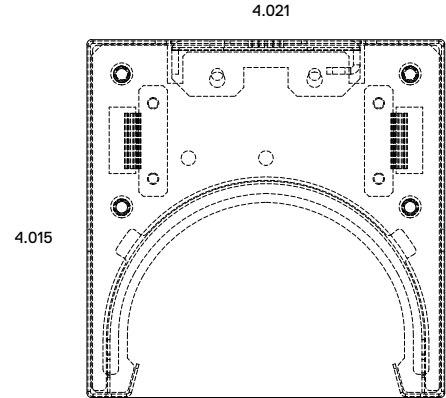

TYPICAL OPTIONS & ACCESSORIES

Cord sets, whips, hanging kits, customer finish. Contact factory for more details.

DIMENSIONS

SIZE L x W x H in inches
(2' to 8' in 1' increments)

8ft.-96"L x 4"W x 4"H

6ft.-72"L x 4"W x 4"H

4ft.-48"L x 4"W x 4"H

2ft.-24"L x 4"W x 4"H

FEATURES & BENEFITS

- Can be recessed or surface mounted to the ceiling or pendant hung.
- Consult factory for custom length or custom finish
- Light is continuous bringing a unique look
- Suitable for commercial or residential areas
- Suitable for dry and damp locations
- 50,000 hrs of L70 LED life
- CRI >80
- 0-10 Volt dimmable 120-277V
- Power factor 0.99
- 5 year warranty

DRAWINGS & IMAGES

2 ft. - Back

End

4 ft. - Back

6 ft. - Back

8 ft. - Back

ORDER INFORMATION

SERIES	Mounting	LENGTH	WATTAGE & LUMENS	DRIVER	COLOR
RIG LED Radius Indirect Glow	P Pendant Mount	24L 24"	C24W2000L 24 System Watts, 2000 Lumens	DMV 0-10V dimming	30K 3000K 35K 3500K 40K 4000K 50K 5000K
	W Wall Mount	48L 48"	C48W4000L 48 System Watts, 4000 Lumens		
	R Recess for 1" T-Bar grid ceiling	72L 72"	C72W6000L 72 System Watts, 6000 Lumens		
	RR 1/2" Recess flanged For before drywall installation	96L 96"	C96W8000L 96 System Watts, 8000 Lumens		
	RF For exiting drywall installation		* *		
	RRPF Perforated flange after drywall installation				