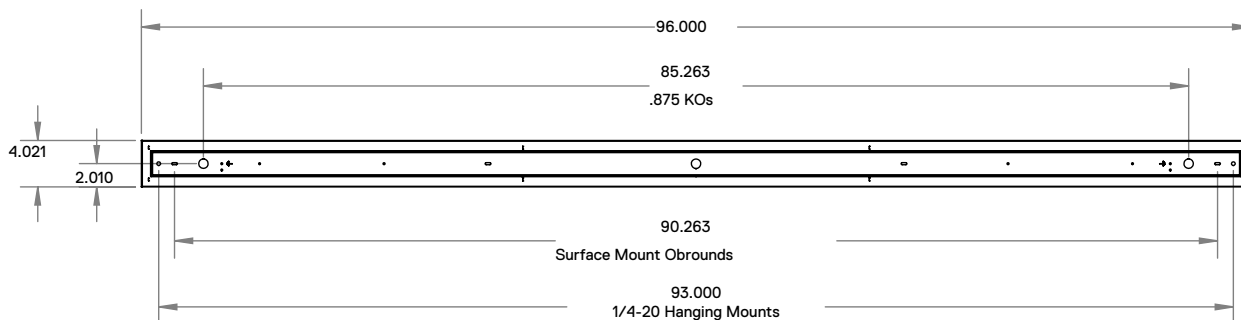

TYPICAL OPTIONS & ACCESSORIES

Cord sets, whips, hanging kits, customer finish. Contact factory for more details.

DIMENSIONS

SIZE L x W x H in inches
(2' to 8' in 1' increments)

8ft.-96"L x 4"W x 4"H

6ft.-72"L x 4"W x 4"H

4ft.-48"L x 4"W x 4"H

2ft.-24"L x 4"W x 4"H

FEATURES & BENEFITS

- Can be recessed or surface mounted to the ceiling or pendant hung.
- Consult factory for custom length or custom finish
- Light is continuous bringing a unique look
- Suitable for commercial or residential areas
- Suitable for dry and damp locations
- 50,000 hrs of L70 LED life
- CRI >80
- 0-10 Volt dimmable 120-277V
- Power factor 0.99
- 5 year warranty

DRAWINGS & IMAGES

2 ft. - Back

End

4 ft. - Back

6 ft. - Back

8 ft. - Back

ORDER INFORMATION

SERIES	Mounting	LENGTH	WATTAGE & LUMENS	DRIVER	COLOR
RIG LED Radius Indirect Glow	P Pendant Mount	24L 24"	C24W2000L 24 System Watts, 2000 Lumens	DMV 0-10V dimming	30K 3000K 35K 3500K 40K 4000K 50K 5000K
	W Wall Mount	48L 48"	C48W4000L 48 System Watts, 4000 Lumens		
	R Recess for 1" T-Bar grid ceiling	72L 72"	C72W6000L 72 System Watts, 6000 Lumens		
	RR 1/2" Recess flanged For before drywall installation	96L 96"	C96W8000L 96 System Watts, 8000 Lumens		
	RF For exiting drywall installation		* *		
	RRPF Perforated flange after drywall installation				

FINISH**	OPTIONS
WH White	HC421WH Cable kit with 6' Cable & 5 Wires Power Feed/Cable Incl. and White Canopy
BK Black	HC421WHNPF Cable kit with 6' Cable Incl. and White Canopy (Non Power Feed)
SI Silver	HC422WH Cable kit with 12' Cable & 5 Wires Power Feed/Cable Incl. and White Canopy
	HC422WHNPF Cable kit with 12' Cable Incl. and White Canopy (Non Power Feed)
	2SCS24WH Two stem kits with 24" stem, canopy and mounting hardware for a 4' fixture