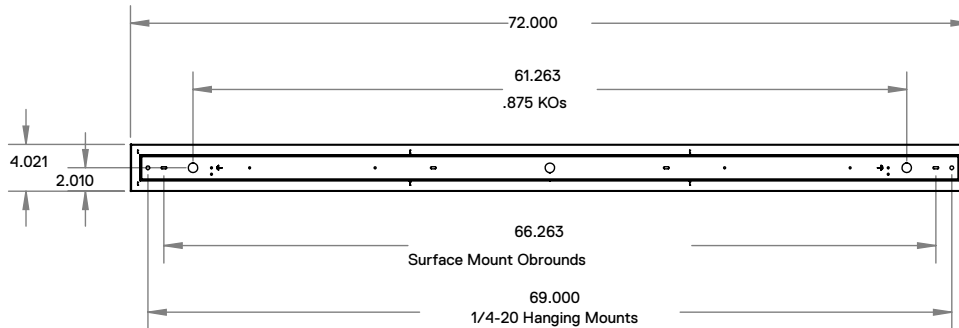

TYPICAL OPTIONS & ACCESSORIES

Cord sets, whips, hanging kits, customer finish. Contact factory for more details.

DIMENSIONS

SIZE L x W x H in inches
(2' to 8' in 1' increments)

8ft.-96"L x 4"W x 4"H

6ft.-72"L x 4"W x 4"H

4ft.-48"L x 4"W x 4"H

2ft.-24"L x 4"W x 4"H

FEATURES & BENEFITS

- Can be recessed or surface mounted to the ceiling or pendant hung.
- Consult factory for custom length or custom finish
- Light is continuous bringing a unique look
- Suitable for commercial or residential areas
- Suitable for dry and damp locations
- 50,000 hrs of L70 LED life
- CRI >80
- 0-10 Volt dimmable 120-277V
- Power factor 0.99
- 5 year warranty

DRAWINGS & IMAGES

2 ft. - Back

End

4 ft. - Back

6 ft. - Back

8 ft. - Back

ORDER INFORMATION

SERIES	Mounting	LENGTH	WATTAGE & LUMENS	DRIVER	COLOR
RIG LED Radius Indirect Glow	P Pendant Mount	24L 24"	C24W2000L 24 System Watts, 2000 Lumens	DMV 0-10V dimming	30K 3000K 35K 3500K 40K 4000K 50K 5000K
	W Wall Mount	48L 48"	C48W4000L 48 System Watts, 4000 Lumens		
	R Recess for 1" T-Bar grid ceiling	72L 72"	C72W6000L 72 System Watts, 6000 Lumens		
	RR 1/2" Recess flanged For before drywall installation	96L 96"	C96W8000L 96 System Watts, 8000 Lumens		
	RF For exiting drywall installation		* *		
	RRPF Perforated flange after drywall installation				

FINISH**	OPTIONS
WH White	HC421WH Cable kit with 6' Cable & 5 Wires Power Feed/Cable Incl. and White Canopy
BK Black	HC421WHNPF Cable kit with 6' Cable Incl. and White Canopy (Non Power Feed)
SI Silver	HC422WH Cable kit with 12' Cable & 5 Wires Power Feed/Cable Incl. and White Canopy
	HC422WHNPF Cable kit with 12' Cable Incl. and White Canopy (Non Power Feed)
	2SCS24WH Two stem kits with 24" stem, canopy and mounting hardware for a 4' fixture