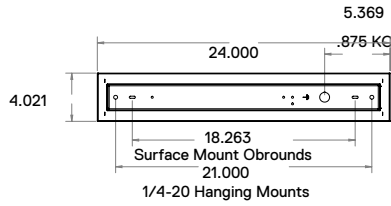

TYPICAL OPTIONS & ACCESSORIES

Cord sets, whips, hanging kits, customer finish. Contact factory for more details.

DIMENSIONS

SIZE L x W x H in inches
(2' to 8' in 1' increments)

8ft.-96"L x 4"W x 4"H

6ft.-72"L x 4"W x 4"H

4ft.-48"L x 4"W x 4"H

2ft.-24"L x 4"W x 4"H

FEATURES & BENEFITS

- Can be recessed or surface mounted to the ceiling or pendant hung.
- Consult factory for custom length or custom finish
- Light is continuous bringing a unique look
- Suitable for commercial or residential areas
- Suitable for dry and damp locations
- 50,000 hrs of L70 LED life
- CRI >80
- 0-10 Volt dimmable 120-277V
- Power factor 0.99
- 5 year warranty

DRAWINGS & IMAGES

2 ft. - Back

End

4 ft. - Back

6 ft. - Back

8 ft. - Back

ORDER INFORMATION

SERIES	Mounting	LENGTH	WATTAGE & LUMENS	DRIVER	COLOR
RIG LED Radius Indirect Glow	P Pendant Mount	24L 24"	C24W2000L 24 System Watts, 2000 Lumens	DMV 0-10V dimming	30K 3000K 35K 3500K 40K 4000K 50K 5000K
	W Wall Mount	48L 48"	C48W4000L 48 System Watts, 4000 Lumens		
	R Recess for 1" T-Bar grid ceiling	72L 72"	C72W6000L 72 System Watts, 6000 Lumens		
	RR 1/2" Recess flanged For before drywall installation	96L 96"	C96W8000L 96 System Watts, 8000 Lumens		
	RF For exiting drywall installation		* *		
	RRPF Perforated flange after drywall installation				