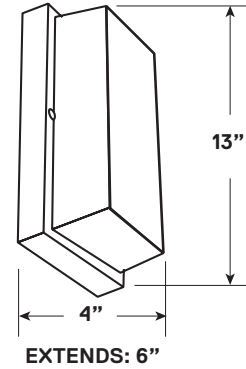

DIMENSIONS

SWP: 8"L x 5"W x 4.25"H
MWP: 10" x 6"W x 4.50"H
LWP: 13"L x 4"W x 6"H

FEATURES & BENEFITS

- Available in white housing
- Wall or ceiling mount
- Frosted acrylic diffuser
- Available in LED and Incandescent
- LED bulb: 80 CRI, 10W, 800 lumens, 3000K, 15,000 hours life.
- UL Listed for Wet Locations
- 5 year warranty

DRAWINGS & IMAGES

SWP

MWP

LWP

PRODUCT NUMBERS

ITEM NUMBER	DESCRIPTION
SWPFRACINCLPLED	LED Utility Small Wall Pack - 8"L x 5"W x 4.25"E, Incand. socket & LED Lamp 9.5W A19 30K Incl., Dimmable 120V, White Finish, Frosted Diffuser
SWPFRACL13W1000LD12040K	LED Utility Small Wall Pack - 8"L x 5"W x 4.25"E, 13W, 1000 Lumens, 4000K, Dimmable 120V, White Finish, Frosted Diffuser
MWPFRACINCLPLED	LED Utility Medium Wall Pack - 10" x 6"W x 4.50"E, Incand. socket & LED Lamp 9.5W A19 30K Incl., Dimmable 120V, White Finish, Frosted Diffuser
MWPFRACL13W1000LD12040K	LED Utility Medium Wall Pack - 10" x 6"W x 4.50"E, 13W, 1000 Lumens, 4000K, Dimmable 120V, White Finish, Frosted Diffuser
LWPFRL15W1500LMV40K	LED Utility Large Wall Pack - 13"L x 4"W x 6"E, 15W, 1500 Lumens, 4000K, 120V-277V, White Finish, Frosted Diffuser