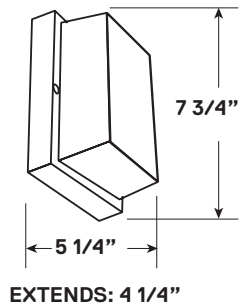

DIMENSIONS

SWP: 8"L x 5"W x 4.25"H
MWP: 10" x 6"W x 4.50"H
LWP: 13"L x 4"W x 6"H

FEATURES & BENEFITS

- Available in white housing
- Wall or ceiling mount
- Frosted acrylic diffuser
- Available in LED and Incandescent
- LED bulb: 80 CRI, 10W, 800 lumens, 3000K, 15,000 hours life.
- UL Listed for Wet Locations
- 5 year warranty

DRAWINGS & IMAGES

SWP

MWP

LWP

PRODUCT NUMBERS

ITEM NUMBER	DESCRIPTION
SWPFRACINCLPLED	LED Utility Small Wall Pack - 8"L x 5"W x 4.25"E, Incand. socket & LED Lamp 9.5W A19 30K Incl., Dimmable 120V, White Finish, Frosted Diffuser
SWPFRACL13W1000LD12040K	LED Utility Small Wall Pack - 8"L x 5"W x 4.25"E, 13W, 1000 Lumens, 4000K, Dimmable 120V, White Finish, Frosted Diffuser
MWPFRACINCLPLED	LED Utility Medium Wall Pack - 10" x 6"W x 4.50"E, Incand. socket & LED Lamp 9.5W A19 30K Incl., Dimmable 120V, White Finish, Frosted Diffuser
MWPFRACL13W1000LD12040K	LED Utility Medium Wall Pack - 10" x 6"W x 4.50"E, 13W, 1000 Lumens, 4000K, Dimmable 120V, White Finish, Frosted Diffuser
LWPFRL15W1500LMV40K	LED Utility Large Wall Pack - 13"L x 4"W x 6"E, 15W, 1500 Lumens, 4000K, 120V-277V, White Finish, Frosted Diffuser