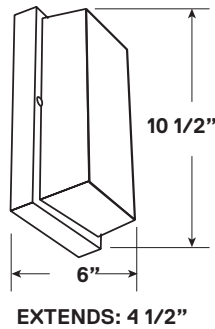

DIMENSIONS

SWP: 8"L x 5"W x 4.25"H
MWP: 10" x 6"W x 4.50"H
LWP: 13"L x 4"W x 6"H

FEATURES & BENEFITS

- Available in white housing
- Wall or ceiling mount
- Frosted acrylic diffuser
- Available in LED and Incandescent
- LED bulb: 80 CRI, 10W, 800 lumens, 3000K, 15,000 hours life.
- UL Listed for Wet Locations
- 5 year warranty

DRAWINGS & IMAGES

SWP

MWP

LWP

PRODUCT NUMBERS

ITEM NUMBER	DESCRIPTION
SWPFRACINCLPLED	LED Utility Small Wall Pack - 8"L x 5"W x 4.25"E, Incand. socket & LED Lamp 9.5W A19 30K Incl., Dimmable 120V, White Finish, Frosted Diffuser
SWPFRACL13W1000LD12040K	LED Utility Small Wall Pack - 8"L x 5"W x 4.25"E, 13W, 1000 Lumens, 4000K, Dimmable 120V, White Finish, Frosted Diffuser
MWPFRACINCLPLED	LED Utility Medium Wall Pack - 10" x 6"W x 4.50"E, Incand. socket & LED Lamp 9.5W A19 30K Incl., Dimmable 120V, White Finish, Frosted Diffuser
MWPFRACL13W1000LD12040K	LED Utility Medium Wall Pack - 10" x 6"W x 4.50"E, 13W, 1000 Lumens, 4000K, Dimmable 120V, White Finish, Frosted Diffuser
LWPFRL15W1500LMV40K	LED Utility Large Wall Pack - 13"L x 4"W x 6"E, 15W, 1500 Lumens, 4000K, 120V-277V, White Finish, Frosted Diffuser