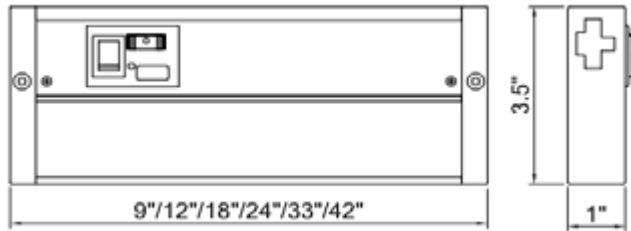

DRAWINGS & IMAGES

ORDER INFORMATION

ITEM NUMBERS	INPUT VOLTAGE	WATTS	LUMENS	FINISH	COLOR TEMP	DIMENSIONS
LUC9L5WD120MCT	120V Dimming	5	>375	White	30K, 35K, 40K	9"L x 3.5"W x 1"H
LUC12L6WD120MCT	120V Dimming	6	>450	White	30K, 35K, 40K	12"L x 3.5"W x 1"H
LUC18L9WD120MCT	120V Dimming	9	>675	White	30K, 35K, 40K	18"L x 3.5"W x 1"H
LUC24L11WD120MCT	120V Dimming	11	>825	White	30K, 35K, 40K	24"L x 3.5"W x 1"H
LUC33L13WD120MCT	120V Dimming	13	>975	White	30K, 35K, 40K	33"L x 3.5"W x 1"H
LUC42L16WD120MCT	120V Dimming	16	>1200	White	30K, 35K, 40K	42"L x 3.5"W x 1"H
LUCKOC	Knock-out Connector					
LUC39LPC	39" Power Cord					
LUCJC6	6" Joiner Cable					
LUCJC18	18" Joiner Cable					
LUCCONNECTOR	Butt Connector