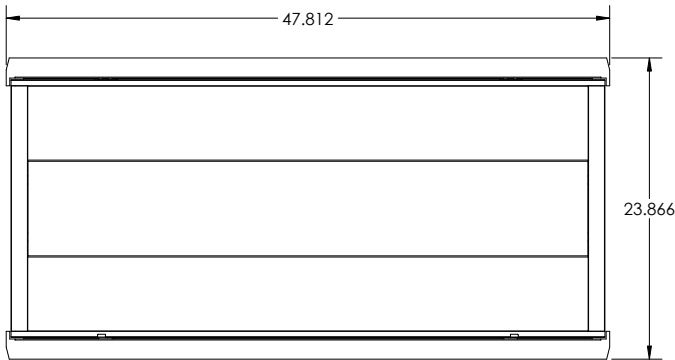

Texas Fluorescents
Reinvented

CATALOG#: _____

PROJECT: _____

TYPE: _____

Series DFUCLL

All-In-One Retrofit Troffer Kit
Center Basket

DRAWINGS & IMAGES

**Back
2x2**

End

2x4

Mounting Strips

Replacement Lens Ordering Information

SERIES	DESCRIPTION
ODFUCLL2x2	Replacement lens for 2x2
ODFUCLL2x4	Replacement lens for 2x4