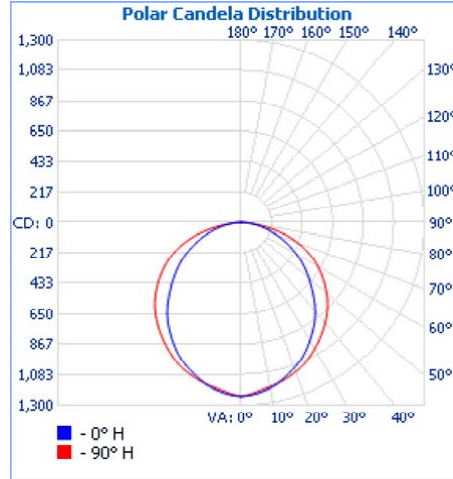

End

2x4

Mounting Strips

Replacement Lens Ordering Information

SERIES	DESCRIPTION
ODFUCLL2x2	Replacement lens for 2x2
ODFUCLL2x4	Replacement lens for 2x4

PHOTOMETRICS

22L - DFUCLL22LF28W3350LDMV40K

Zonal Lumen Summary

Zone	Lumens	% Luminaire
0-30	931.7	27.1%
0-40	1,515.4	44.1%
0-60	2,666.7	77.5%
60-90	772.1	22.4%
70-100	340.2	9.9%
90-120	0.7	0%
0-90	3,438.8	100%
90-180	0.7	0%
0-180	3,439.5	100%

24L - DFUCLL24LF57W7800LDMV40K