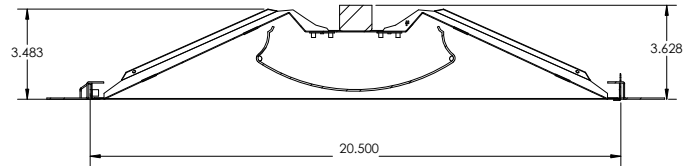

Texas Fluorescents
Reinvented

CATALOG#: _____

PROJECT: _____

TYPE: _____

Series DFUCLL

All-In-One Retrofit Troffer Kit
Center Basket

DRAWINGS & IMAGES

**Back
2x2**

End

2x4

Mounting Strips

Replacement Lens Ordering Information

SERIES	DESCRIPTION
ODFUCLL2x2	Replacement lens for 2x2
ODFUCLL2x4	Replacement lens for 2x4