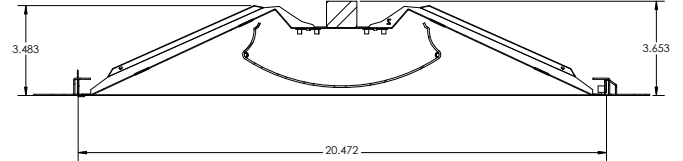

Texas Fluorescents
Reinvented

CATALOG#: _____

PROJECT: _____

TYPE: _____

Series DFUCLL

All-In-One Retrofit Troffer Kit
Center Basket

DRAWINGS & IMAGES

**Back
2x2**

End