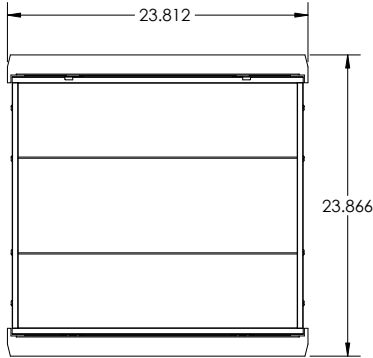

Texas Fluorescents
Reinvented

CATALOG#: _____

PROJECT: _____

TYPE: _____

Series DFUCLL

All-In-One Retrofit Troffer Kit
Center Basket

DRAWINGS & IMAGES

**Back
2x2**

End