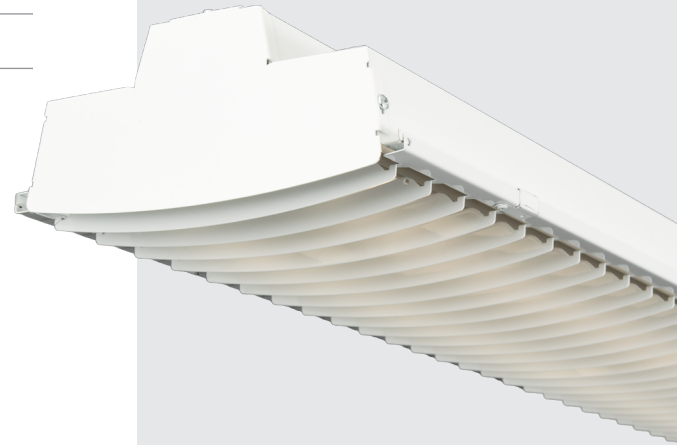

Series FHB

LED Linear Pendant High Bay with Baffle

The FHB series is a pendant, chain or surface mounted high bay designed with baffles to cut glare. It is perfect for retail applications to enhance aesthetic appeal.

CONSTRUCTION

Premium full specular white reflectors are standard for high-efficiency lighting; white reflectors may be specified for wider distributions. Housing is die-formed and embossed code 22-gauge steel. Standard finish is high-reflectance, baked white enamel. Wiring knockouts are provided on back and end of housing. Baffle is hinged and latched, and may be hinged from either side.

MOUNTING

Mounting options include direct surface, chain, or pendant wire. Not suitable for stem mount.

TYPICAL OPTIONS & ACCESSORIES

Cord sets, whips, occupancy sensors, hanging kits, etc. White, black or silver standard finishes. Emergency battery backup option available. Contact factory for more details.

DIMENSIONS

48L - 48"L x 10.87"W x 4.75"H

96L - 96"L x 10.87"W x 4.75"H

FEATURES & BENEFITS

- Pendant mount, chain mount or surface mount
- Baffled design for glare reduction
- Recommended for retail applications to enhance aesthetics
- Multiple lumen packages / wattages through use of programmable drivers
- Several Kelvin temperatures available (3000K, 3500K, 4000K, 5000K); consult factory for RGBW option
- Standard finishes include white, black and silver
- Suitable for dry or damp location
- >50,000 hrs of L70 LED life
- CRI >80
- Emergency battery backup available
- 0-10 Volt dimmable 120-277V (120 ELV/TRIAC avail)
- 5 year warranty