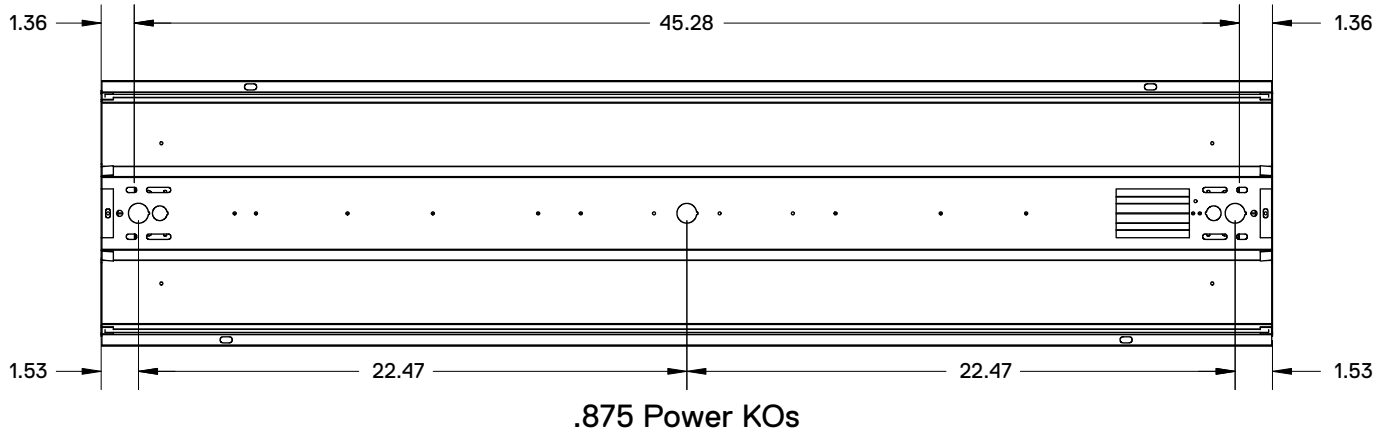

DIMENSIONS

48L - 48"L x 10.87"W x 4.75"H

96L - 96"L x 10.87"W x 4.75"H

FEATURES & BENEFITS

- Pendant mount, chain mount or surface mount
- Baffled design for glare reduction
- Recommended for retail applications to enhance aesthetics
- Multiple lumen packages / wattages through use of programmable drivers
- Several Kelvin temperatures available (3000K, 3500K, 4000K, 5000K); consult factory for RGBW option
- Standard finishes include white, black and silver
- Suitable for dry or damp location
- >50,000 hrs of L70 LED life
- CRI >80
- Emergency battery backup available
- 0-10 Volt dimmable 120-277V (120 ELV/TRIAC avail)
- 5 year warranty

Additional Options

FINISH		OPTIONS	
WH	White	CS	5-15P 120V 8ft. Cord & Plug
BK	Black	CS12	L7-15P 277V 8ft. Cord & Plug
SL	Silver	CS08	8ft. Cord, No Plug
		WP	6ft. 3 wire, Whip
		WP10	6ft. 4 wire, Whip

Note:

DRAWINGS & IMAGES

Chain Hanging Kit Holes

Chain Hanging Kit Holes

DETAILS VIEW

DETAIL A
 SCALE 1:3

SECTION VIEW