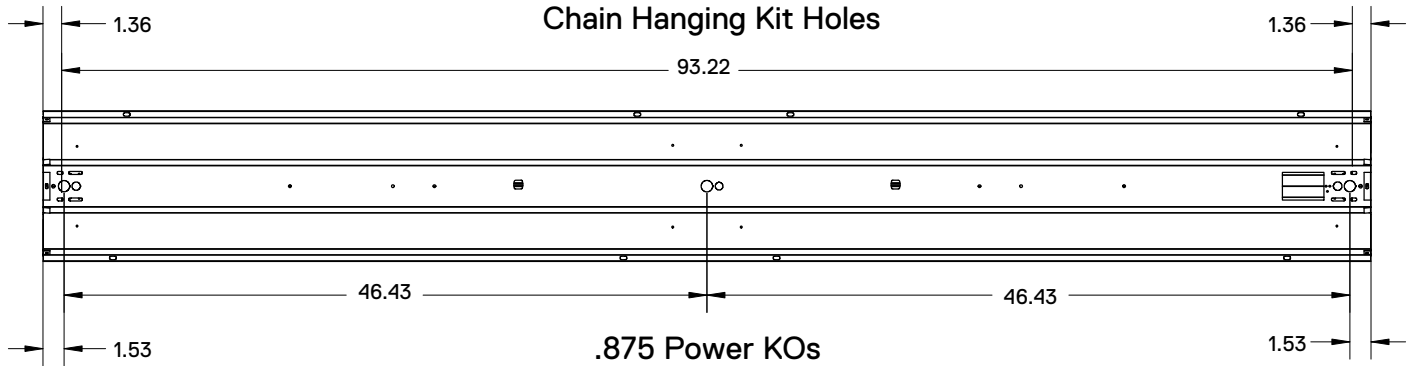

DIMENSIONS

48L - 48"L x 10.87"W x 4.75"H

96L - 96"L x 10.87"W x 4.75"H

FEATURES & BENEFITS

- Pendant mount, chain mount or surface mount
- Baffled design for glare reduction
- Recommended for retail applications to enhance aesthetics
- Multiple lumen packages / wattages through use of programmable drivers
- Several Kelvin temperatures available (3000K, 3500K, 4000K, 5000K); consult factory for RGBW option
- Standard finishes include white, black and silver
- Suitable for dry or damp location
- >50,000 hrs of L70 LED life
- CRI >80
- Emergency battery backup available
- 0-10 Volt dimmable 120-277V (120 ELV/TRIAC avail)
- 5 year warranty

DRAWINGS & IMAGES

Chain Hanging Kit Holes

Chain Hanging Kit Holes

DETAILS VIEW

DETAIL A
 SCALE 1:3

SECTION VIEW