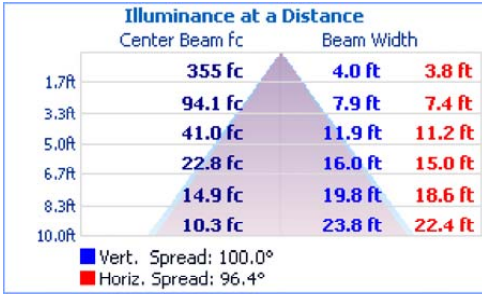

CATALOG#: \_\_\_\_\_  
PROJECT: \_\_\_\_\_  
TYPE:

Series LRS  
LED Surface Vandal-Proof

**DRAWINGS & IMAGES**

**PHOTOMETRICS**

**24L- LRSFR24LS25W2800LDMV40W**

**Zonal Lumen Summary**

Zone	Lumens	% Luminaire
0-30	765.1	31.6%
0-40	1,220.1	50.4%
0-60	2,034.8	84.1%
60-90	384.7	15.9%
70-100	133.6	5.5%
90-120	0.3	0%
0-90	2,419.5	100%
90-180	0.3	0%
0-180	2,419.8	100%