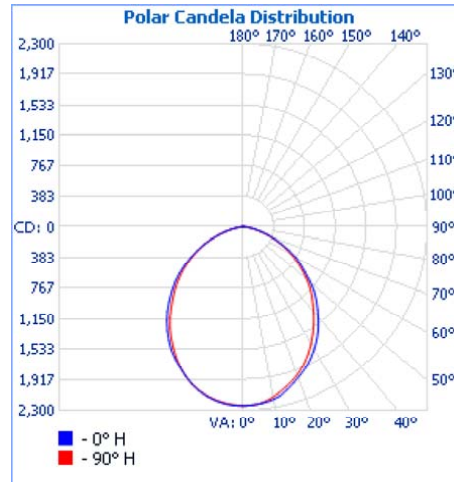

CATALOG#: \_\_\_\_\_  
PROJECT: \_\_\_\_\_  
TYPE:

Series LRS  
LED Surface Vandal-Proof

**DRAWINGS & IMAGES**

**PHOTOMETRICS**

**24L- LRSFR24LS25W2800LDMV40W**

**Zonal Lumen Summary**

Zone	Lumens	% Luminaire
0-30	765.1	31.6%
0-40	1,220.1	50.4%
0-60	2,034.8	84.1%
60-90	384.7	15.9%
70-100	133.6	5.5%
90-120	0.3	0%
0-90	2,419.5	100%
90-180	0.3	0%
0-180	2,419.8	100%

**48L- LRSFR48LS50W5600LDMV40W**

**Zonal Lumen Summary**

Zone	Lumens	% Luminaire
0-30	1,674.4	31.6%
0-40	2,670.2	50.4%
0-60	4,453.0	84.1%
60-90	841.9	15.9%
70-100	292.3	5.5%
90-120	0.6	0%
0-90	5,294.9	100%
90-180	0.6	0%
0-180	5,295.6	100%