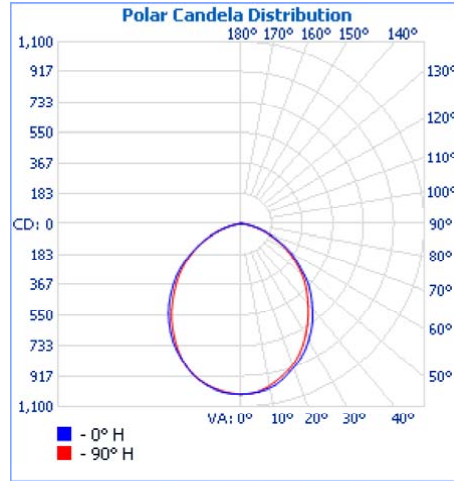

## ORDER INFORMATION

Factory at your fingertips. Fill in the blanks to create your part number or create a custom configuration.

SERIES	LENS		LENGTH		WATTAGE* & LUMENS*		DRIVER		FINISH		COLOR/CRI**	
LRS LED Surface Vandal-proof	CL	Clear	24L	24"	S25W2800L	25 Watts 2800 Lumens	DMV	0-10V Dimming	WH	White	30K	3000K 80 CRI
	FR	Frosted	48L	48"	S50W5600L	50 Watts 5600 Lumens	G120	ELV/TRIAC Dimming at 120V only			35K	3500K 80 CRI
							D1MV	0-10V Dimming (dim to 1%)			40K	4000K 80 CRI
											50K	5000K 80 CRI
											930K	3000K 90 CRI
											935K	3500K 90 CRI
											940K	4000K 90 CRI
											950K	5000K 90 CRI

Note:  
 \*Programmable LED drivers allow custom configured wattages and corresponding lumens.  
 \*\* Consult factory for 90 CRI 5000K availability.  
 We reserve the right to change design, materials, LEDs and finish in any way that will not alter installed appearance or reduce function and performance.

CATALOG#: \_\_\_\_\_  
PROJECT: \_\_\_\_\_  
TYPE:

Series LRS  
LED Surface Vandal-Proof

**DRAWINGS & IMAGES**

**PHOTOMETRICS**

**24L- LRSFR24LS25W2800LDMV40W**

**Zonal Lumen Summary**

Zone	Lumens	% Luminaire
0-30	765.1	31.6%
0-40	1,220.1	50.4%
0-60	2,034.8	84.1%
60-90	384.7	15.9%
70-100	133.6	5.5%
90-120	0.3	0%
0-90	2,419.5	100%
90-180	0.3	0%
0-180	2,419.8	100%

**48L- LRSFR48LS50W5600LDMV40W**

**Zonal Lumen Summary**

Zone	Lumens	% Luminaire
0-30	1,674.4	31.6%
0-40	2,670.2	50.4%
0-60	4,453.0	84.1%
60-90	841.9	15.9%
70-100	292.3	5.5%
90-120	0.6	0%
0-90	5,294.9	100%
90-180	0.6	0%
0-180	5,295.6	100%