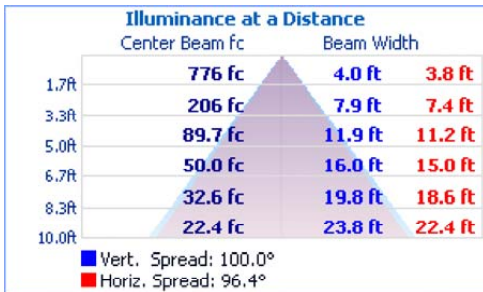

48L- LRSFR48LS50W5600LDMV40W

Zonal Lumen Summary

Zone	Lumens	% Luminaire
0-30	1,674.4	31.6%
0-40	2,670.2	50.4%
0-60	4,453.0	84.1%
60-90	841.9	15.9%
70-100	292.3	5.5%
90-120	0.6	0%
0-90	5,294.9	100%
90-180	0.6	0%
0-180	5,295.6	100%