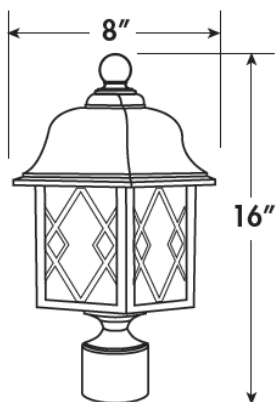

CONSTRUCTION

Fade & rust resistant composite construction.

MOUNTING

Wall-mounted, except for the Post Top variety.

DIMENSIONS

Petite Hatch:
6.5"L x 6.5"W x 10.5"H

Short Hatch/Post Top:
8"L x 8"W x 16"H

Long Hatch:
8"L x 8"W x 21.25"H

ORDER INFORMATION

ITEM NO.	DESCRIPTION
HTPINCLPLEDWH	Post Top Hatch / 8"L x 8"W x 16"H / Clear Lens / LED Lamp 9.5W A19 30K incl. / 120V Dim / White
HTPL13W1000LD120WH40K	Post Top Hatch / 8"L x 8"W x 16"H / Clear Lens / 13W, 1000L / 120V Dim / 4000K / White
HTWINCLPLEDWH	Petite Hatch / 6.5"L x 6.5"W x 10.5"H / Clear Lens / LED Lamp 9.5W A19 30K incl. / 120V Dim / White
HTWL13W1000LD120WH40K	Petite Hatch / 6.5"L x 6.5"W x 10.5"H / Clear Lens / 13W, 1000L / 120V Dim / 4000K / White
HTSINCLPLEDWH	Short Hatch / 8"L x 8"W x 16"H / Clear Lens / LED Lamp 9.5W A19 30K incl. / 120V Dim / White
HTSL13W1000LD120WH40K	Short Hatch / 8"L x 8"W x 16"H / Clear Lens / 13W, 1000L / 120V Dim / 4000K / White
HTLINCLPLEDWH	Long Hatch / 8"L x 8"W x 21.25"H / Clear Lens / LED Lamp 9.5W A19 30K incl. / 120V Dim / White
HTLL13W1000LD120WH40K	Long Hatch / 8"L x 8"W x 21.25"H / Clear Lens / 13W, 1000L / 120V Dim / 4000K / White

For black finish, change WH to BK.

DRAWINGS & IMAGES

HTW - Petite Hatch

HTS - Short Hatch

HTL - Long Hatch

HTP - Post Top Hatch

Note:

We reserve the right to change design, materials, LEDs and finish in any way that will not alter installed appearance or reduce function and performance.