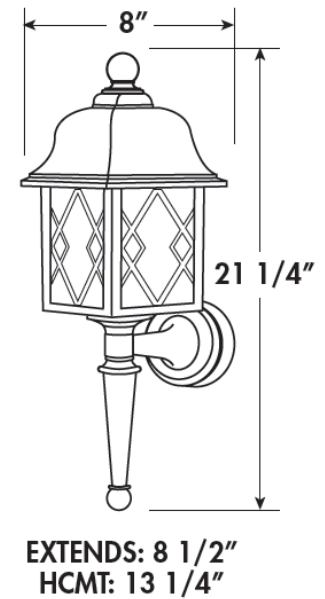

CONSTRUCTION

Fade & rust resistant composite construction.

MOUNTING

Wall-mounted, except for the Post Top variety.

DIMENSIONS

Petite Hatch:
6.5"L x 6.5"W x 10.5"H

Short Hatch/Post Top:
8"L x 8"W x 16"H

Long Hatch:
8"L x 8"W x 21.25"H

ORDER INFORMATION

ITEM NO.	DESCRIPTION
HTPINCLPLEDWH	Post Top Hatch / 8"L x 8"W x 16"H / Clear Lens / LED Lamp 9.5W A19 30K incl. / 120V Dim / White
HTPL13W1000LD120WH40K	Post Top Hatch / 8"L x 8"W x 16"H / Clear Lens / 13W, 1000L / 120V Dim / 4000K / White
HTWINCLPLEDWH	Petite Hatch / 6.5"L x 6.5"W x 10.5"H / Clear Lens / LED Lamp 9.5W A19 30K incl. / 120V Dim / White
HTWL13W1000LD120WH40K	Petite Hatch / 6.5"L x 6.5"W x 10.5"H / Clear Lens / 13W, 1000L / 120V Dim / 4000K / White
HTSINCLPLEDWH	Short Hatch / 8"L x 8"W x 16"H / Clear Lens / LED Lamp 9.5W A19 30K incl. / 120V Dim / White
HTSL13W1000LD120WH40K	Short Hatch / 8"L x 8"W x 16"H / Clear Lens / 13W, 1000L / 120V Dim / 4000K / White
HTLINCLPLEDWH	Long Hatch / 8"L x 8"W x 21.25"H / Clear Lens / LED Lamp 9.5W A19 30K incl. / 120V Dim / White
HTLL13W1000LD120WH40K	Long Hatch / 8"L x 8"W x 21.25"H / Clear Lens / 13W, 1000L / 120V Dim / 4000K / White

For black finish, change WH to BK.

DRAWINGS & IMAGES

HTW - Petite Hatch

HTS - Short Hatch

HTL - Long Hatch

HTP - Post Top Hatch

Note:

We reserve the right to change design, materials, LEDs and finish in any way that will not alter installed appearance or reduce function and performance.