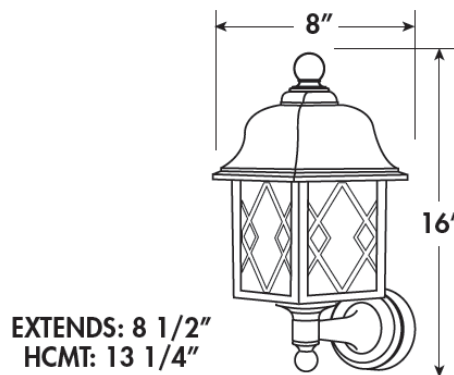

CONSTRUCTION

Fade & rust resistant composite construction.

MOUNTING

Wall-mounted, except for the Post Top variety.

DIMENSIONS

Petite Hatch:
6.5"L x 6.5"W x 10.5"H

Short Hatch/Post Top:
8"L x 8"W x 16"H

Long Hatch:
8"L x 8"W x 21.25"H

ORDER INFORMATION

ITEM NO.	DESCRIPTION
HTPINCLPLEDWH	Post Top Hatch / 8"L x 8"W x 16"H / Clear Lens / LED Lamp 9.5W A19 30K incl. / 120V Dim / White
HTPL13W1000LD120WH40K	Post Top Hatch / 8"L x 8"W x 16"H / Clear Lens / 13W, 1000L / 120V Dim / 4000K / White
HTWINCLPLEDWH	Petite Hatch / 6.5"L x 6.5"W x 10.5"H / Clear Lens / LED Lamp 9.5W A19 30K incl. / 120V Dim / White
HTWL13W1000LD120WH40K	Petite Hatch / 6.5"L x 6.5"W x 10.5"H / Clear Lens / 13W, 1000L / 120V Dim / 4000K / White
HTSINCLPLEDWH	Short Hatch / 8"L x 8"W x 16"H / Clear Lens / LED Lamp 9.5W A19 30K incl. / 120V Dim / White
HTSL13W1000LD120WH40K	Short Hatch / 8"L x 8"W x 16"H / Clear Lens / 13W, 1000L / 120V Dim / 4000K / White
HTLINCLPLEDWH	Long Hatch / 8"L x 8"W x 21.25"H / Clear Lens / LED Lamp 9.5W A19 30K incl. / 120V Dim / White
HTLL13W1000LD120WH40K	Long Hatch / 8"L x 8"W x 21.25"H / Clear Lens / 13W, 1000L / 120V Dim / 4000K / White

For black finish, change WH to BK.

DRAWINGS & IMAGES

HTW - Petite Hatch

HTS - Short Hatch

HTL - Long Hatch

HTP - Post Top Hatch

Note:

We reserve the right to change design, materials, LEDs and finish in any way that will not alter installed appearance or reduce function and performance.