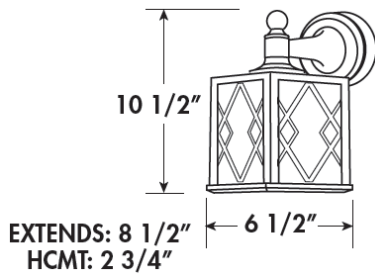

CONSTRUCTION

Fade & rust resistant composite construction.

MOUNTING

Wall-mounted, except for the Post Top variety.

DIMENSIONS

Petite Hatch:
6.5"L x 6.5"W x 10.5"H

Short Hatch/Post Top:
8"L x 8"W x 16"H

Long Hatch:
8"L x 8"W x 21.25"H

ORDER INFORMATION

ITEM NO.	DESCRIPTION
HTPINCLPLEDWH	Post Top Hatch / 8"L x 8"W x 16"H / Clear Lens / LED Lamp 9.5W A19 30K incl. / 120V Dim / White
HTPL13W1000LD120WH40K	Post Top Hatch / 8"L x 8"W x 16"H / Clear Lens / 13W, 1000L / 120V Dim / 4000K / White
HTWINCLPLEDWH	Petite Hatch / 6.5"L x 6.5"W x 10.5"H / Clear Lens / LED Lamp 9.5W A19 30K incl. / 120V Dim / White
HTWL13W1000LD120WH40K	Petite Hatch / 6.5"L x 6.5"W x 10.5"H / Clear Lens / 13W, 1000L / 120V Dim / 4000K / White
HTSINCLPLEDWH	Short Hatch / 8"L x 8"W x 16"H / Clear Lens / LED Lamp 9.5W A19 30K incl. / 120V Dim / White
HTSL13W1000LD120WH40K	Short Hatch / 8"L x 8"W x 16"H / Clear Lens / 13W, 1000L / 120V Dim / 4000K / White
HTLINCLPLEDWH	Long Hatch / 8"L x 8"W x 21.25"H / Clear Lens / LED Lamp 9.5W A19 30K incl. / 120V Dim / White
HTLL13W1000LD120WH40K	Long Hatch / 8"L x 8"W x 21.25"H / Clear Lens / 13W, 1000L / 120V Dim / 4000K / White

For black finish, change WH to BK.

DRAWINGS & IMAGES

HTW - Petite Hatch

HTS - Short Hatch

HTL - Long Hatch

HTP - Post Top Hatch

Note:

We reserve the right to change design, materials, LEDs and finish in any way that will not alter installed appearance or reduce function and performance.