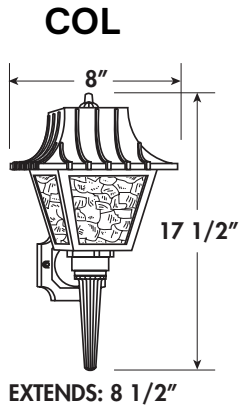

DRAWINGS & IMAGES

PRODUCT NUMBERS

ITEM NUMBER	DESCRIPTION
COLINCLPLEDWH	Colonial LED Long Wall Mount, Incand. socket & LED Lamp 9.5 Watts A19 2700K Incl. Dimmable 120V, White
COLL13W1000LD120WH40K	Colonial LED Long Wall Mount, 13 Watt, 1000 Lumens, Dimmable 120V, White, 4000K
COPL13W1000LD120WH40K	Colonial LED Post Top, 13 Watt, 1000 Lumens, Dimmable 120V, White, 4000K
COWINCLPLEDWH	Colonial LED Short Wall Mount, Incand. socket & LED Lamp 9.5 Watts A19 2700K Incl. Dimmable 120V, White
COWL13W1000LD120WH40K	Colonial LED Short Wall Mount, 13 Watt, 1000 Lumens, Dimmable 120V, White, 4000K