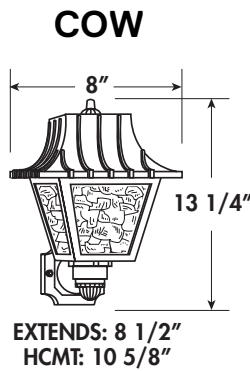

DRAWINGS & IMAGES

PRODUCT NUMBERS

ITEM NUMBER	DESCRIPTION
COLINCLPLEDWH	Colonial LED Long Wall Mount, Incand. socket & LED Lamp 9.5 Watts A19 2700K Incl. Dimmable 120V, White
COLL13W1000LD120WH40K	Colonial LED Long Wall Mount, 13 Watt, 1000 Lumens, Dimmable 120V, White, 4000K
COPL13W1000LD120WH40K	Colonial LED Post Top, 13 Watt, 1000 Lumens, Dimmable 120V, White, 4000K
COWINCLPLEDWH	Colonial LED Short Wall Mount, Incand. socket & LED Lamp 9.5 Watts A19 2700K Incl. Dimmable 120V, White
COWL13W1000LD120WH40K	Colonial LED Short Wall Mount, 13 Watt, 1000 Lumens, Dimmable 120V, White, 4000K