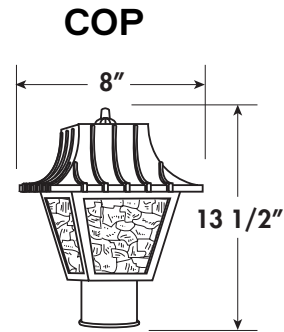

DRAWINGS & IMAGES

PRODUCT NUMBERS

ITEM NUMBER	DESCRIPTION
COLINCLPLEDWH	Colonial LED Long Wall Mount, Incand. socket & LED Lamp 9.5 Watts A19 2700K Incl. Dimmable 120V, White
COLL13W1000LD120WH40K	Colonial LED Long Wall Mount, 13 Watt, 1000 Lumens, Dimmable 120V, White, 4000K
COPL13W1000LD120WH40K	Colonial LED Post Top, 13 Watt, 1000 Lumens, Dimmable 120V, White, 4000K
COWINCLPLEDWH	Colonial LED Short Wall Mount, Incand. socket & LED Lamp 9.5 Watts A19 2700K Incl. Dimmable 120V, White
COWL13W1000LD120WH40K	Colonial LED Short Wall Mount, 13 Watt, 1000 Lumens, Dimmable 120V, White, 4000K