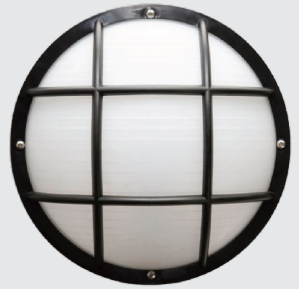

CATALOG#: _____
PROJECT: _____
TYPE: _____

Series CER

LED EUROSTYLE WET LOCATION

The CER is a round, commercial-grade wall or ceiling mounted fixture available in black or white, with frosted lens. Available with plain, grill, or eyelid lenses. Ideal for nautical applications. Wet location.

CONSTRUCTION

Fade & rust resistant composite construction with powder coated aluminum base.

SPECIFICATIONS

120V TRIAC dimming in select models. UL Listed for wet locations. Two wattages and Kelvin temperatures, using standard GU24 base lamps. Dusk-to-Dawn photocell capability available. ENERGY STAR® qualified, RoHS compliant and proudly Made in USA.

FEATURES & BENEFITS

- Available in black or white with frosted lenses
- LED and GU24 base lamp configurations available
- Photocell available on select models
- Wall or ceiling mount
- UL listed for wet locations
- 50/60 Hz
- LED 120V AC, Triac Dimming
- 80CRI
- L70: >50,000 Hours
- Ambient temperature range -40C to 40C
- 5 Year Warranty