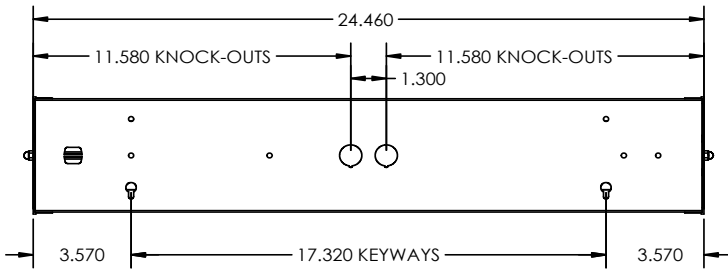

### DIMENSIONS

2 ft - 24.46"L x 4.52"W x 4.37"H

4 ft - 48"L x 4.52"W x 4.37"H

**DRAWINGS & IMAGES**

**Back  
 2 ft.**

**End**

**4 ft.**

**PHOTOMETRICS**

**2 FT - 555A24LF24W2900LDMV40K**

**Zonal Lumen Summary**

Zone	Lumens	%Luminaire
0-30	937.5	32.4%
0-40	1,490.0	51.6%
0-60	2,450.3	84.6%
60-90	432.7	14.9%
70-100	190.1	6.6%
90-120	13.1	0.5%
0-90	2,882.9	99.5%
90-180	13.1	0.5%
0-180	2,896.0	100%