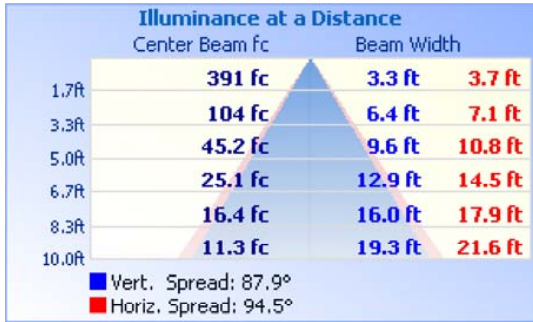

**DRAWINGS & IMAGES**

**Back  
 2 ft.**

**End**

**4 ft.**

**PHOTOMETRICS**

**2 FT - 555A24LF24W2900LDMV40K**

**Zonal Lumen Summary**

Zone	Lumens	%Luminaire
0-30	937.5	32.4%
0-40	1,490.0	51.6%
0-60	2,450.3	84.6%
60-90	432.7	14.9%
70-100	190.1	6.6%
90-120	13.1	0.5%
0-90	2,882.9	99.5%
90-180	13.1	0.5%
0-180	2,896.0	100%

**4 FT - 555A48LF48W6000LDMV40K**

**Zonal Lumen Summary**

Zone	Lumens	%Luminaire
0-30	1,903.5	32.4%
0-40	3,041.8	51.7%
0-60	5,016.8	85.3%
60-90	846.4	14.4%
70-100	347.9	5.9%
90-120	20.4	0.3%
0-90	5,863.2	99.7%
90-180	20.4	0.3%
0-180	5,883.5	100%