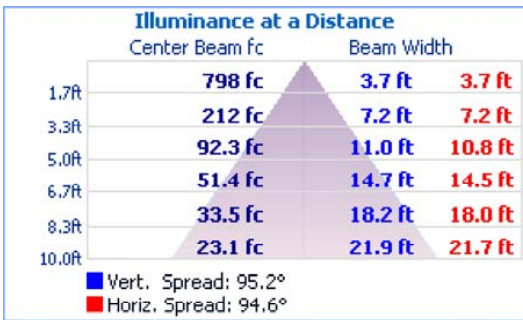

**DRAWINGS & IMAGES**

**Back  
 2 ft.**

**End**

**4 ft.**

**PHOTOMETRICS**

**2 FT - 555A24LF24W2900LDMV40K**

**Zonal Lumen Summary**

Zone	Lumens	%Luminaire
0-30	937.5	32.4%
0-40	1,490.0	51.6%
0-60	2,450.3	84.6%
60-90	432.7	14.9%
70-100	190.1	6.6%
90-120	13.1	0.5%
0-90	2,882.9	99.5%
90-180	13.1	0.5%
0-180	2,896.0	100%

**4 FT - 555A48LF48W6000LDMV40K**

**Zonal Lumen Summary**

Zone	Lumens	%Luminaire
0-30	1,903.5	32.4%
0-40	3,041.8	51.7%
0-60	5,016.8	85.3%
60-90	846.4	14.4%
70-100	347.9	5.9%
90-120	20.4	0.3%
0-90	5,863.2	99.7%
90-180	20.4	0.3%
0-180	5,883.5	100%