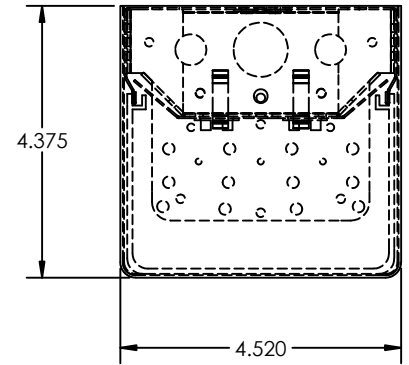

DRAWINGS & IMAGES

**Back
2 ft.**

End