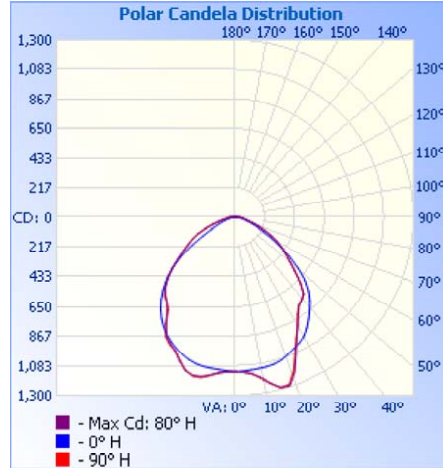

**DRAWINGS & IMAGES**

**Back  
 2 ft.**

**End**

**4 ft.**

**PHOTOMETRICS**

**2 FT - 555A24LF24W2900LDMV40K**

**Zonal Lumen Summary**

Zone	Lumens	%Luminaire
0-30	937.5	32.4%
0-40	1,490.0	51.6%
0-60	2,450.3	84.6%
60-90	432.7	14.9%
70-100	190.1	6.6%
90-120	13.1	0.5%
0-90	2,882.9	99.5%
90-180	13.1	0.5%
0-180	2,896.0	100%

**4 FT - 555A48LF48W6000LDMV40K**

**Zonal Lumen Summary**

Zone	Lumens	%Luminaire
0-30	1,903.5	32.4%
0-40	3,041.8	51.7%
0-60	5,016.8	85.3%
60-90	846.4	14.4%
70-100	347.9	5.9%
90-120	20.4	0.3%
0-90	5,863.2	99.7%
90-180	20.4	0.3%
0-180	5,883.5	100%