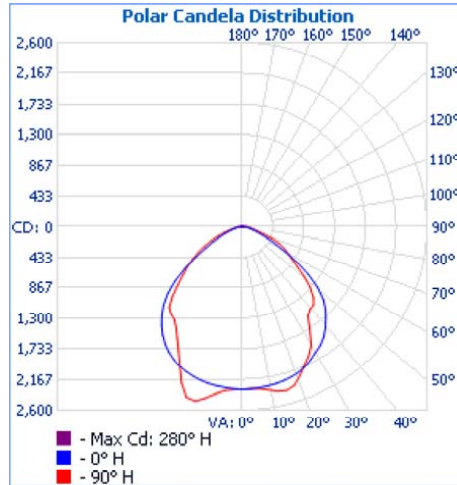

**DRAWINGS & IMAGES**

**Back  
 2 ft.**

**End**

**4 ft.**

**PHOTOMETRICS**

**2 FT - 555A24LF24W2900LDMV40K**

**Zonal Lumen Summary**

Zone	Lumens	%Luminaire
0-30	937.5	32.4%
0-40	1,490.0	51.6%
0-60	2,450.3	84.6%
60-90	432.7	14.9%
70-100	190.1	6.6%
90-120	13.1	0.5%
0-90	2,882.9	99.5%
90-180	13.1	0.5%
0-180	2,896.0	100%

**4 FT - 555A48LF48W6000LDMV40K**

**Zonal Lumen Summary**

Zone	Lumens	%Luminaire
0-30	1,903.5	32.4%
0-40	3,041.8	51.7%
0-60	5,016.8	85.3%
60-90	846.4	14.4%
70-100	347.9	5.9%
90-120	20.4	0.3%
0-90	5,863.2	99.7%
90-180	20.4	0.3%
0-180	5,883.5	100%