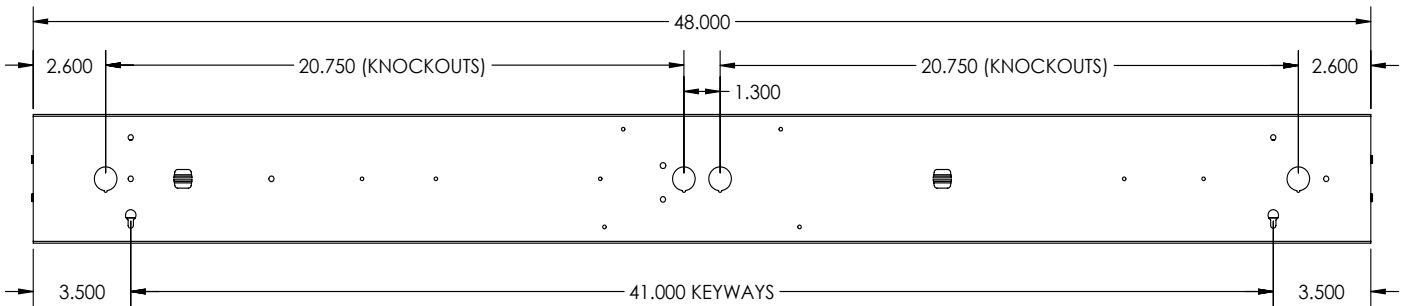

### DIMENSIONS

2 ft - 24.46"L x 4.52"W x 4.37"H

4 ft - 48"L x 4.52"W x 4.37"H

**DRAWINGS & IMAGES**

**Back  
 2 ft.**

**End**

**4 ft.**

**PHOTOMETRICS**

**2 FT - 555A24LF24W2900LDMV40K**

**Zonal Lumen Summary**

Zone	Lumens	%Luminaire
0-30	937.5	32.4%
0-40	1,490.0	51.6%
0-60	2,450.3	84.6%
60-90	432.7	14.9%
70-100	190.1	6.6%
90-120	13.1	0.5%
0-90	2,882.9	99.5%
90-180	13.1	0.5%
0-180	2,896.0	100%