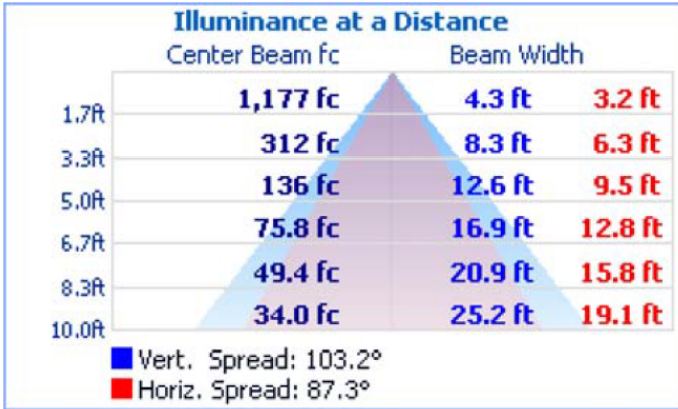

DRAWINGS & IMAGES

END

SERIES	DESCRIPTIONS
0201A48L	Replacement Acrylic lens for 48"L
0201A96L	Replacement Acrylic lens for 96"L

48L BACK

96L BACK

PHOTOMETRICS

201A48LH72W8700LDMV40K

Zonal Lumen Summary

Zone	Lumens	% Luminaire
0-30	2,715.3	31%
0-40	4,385.0	50.1%
0-60	6,855.0	78.3%
60-90	1,802.1	20.6%
70-100	1,184.1	13.5%
90-120	97.0	1.1%
0-90	8,657.1	98.9%
90-180	97.0	1.1%
0-180	8,754.1	100%

201A48LS32W4000LDMV40K