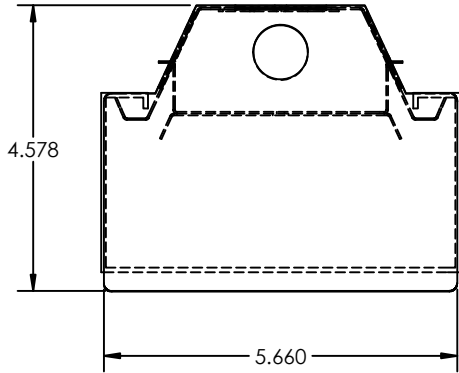

DRAWINGS & IMAGES

END