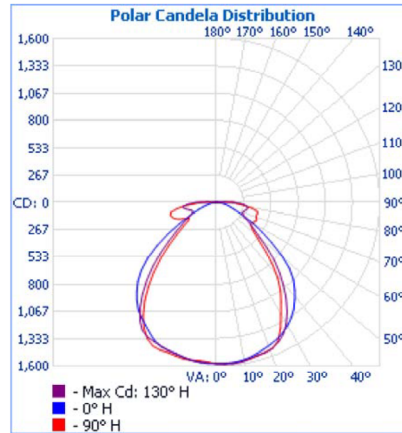

SERIES	LENS MATERIAL	LENGTH	WATTAGE* & LUMENS*	DRIVER	COLOR/CRI**	
201	A Clear Prismatic Acrylic #8 pattern	48L 48"	S24W2800L	24 Watts 2800 Lumens	DMV 0-10V Dimming	30K 3000K 80 CRI
			S32W4000L	32 Watts 4000 Lumens	G120 ELV/TRIAC Dimming at 120V only	35K 3500K 80 CRI
			S48W5700L	48 Watts 5700 Lumens	D1MV 0-10V Dimming (dim to 1%)	40K 4000K 80 CRI
			H72W8700L	72 Watts 8700 Lumens		50K 5000K 80 CRI
		96L 96"	S48W5600L	48 Watts 5600 Lumens		930K 3000K 90 CRI
			S65W8000L	65 Watts 8000 Lumens		935K 3500K 90 CRI
			S97W11400L	97 Watts 11400 Lumens		940K 4000K 90 CRI
						950K 5000K 90 CRI

OPTIONS

- WP 6ft 3 wire 18 gauge whip
- WP10 6ft. 4 wire 18 gauge whip
- WG Wire Guard

Note:
 *Programmable LED drivers allow custom configured wattages and corresponding lumens.
 ** Consult factory for 90 CRI 5000K availability.
 We reserve the right to change design, materials, LEDs and finish in any way that will not alter installed appearance or reduce function and performance.

DRAWINGS & IMAGES

END

SERIES	DESCRIPTIONS
0201A48L	Replacement Acrylic lens for 48"L
0201A96L	Replacement Acrylic lens for 96"L

48L BACK

96L BACK

PHOTOMETRICS

201A48LH72W8700LDMV40K

Zonal Lumen Summary

Zone	Lumens	% Luminaire
0-30	2,715.3	31%
0-40	4,385.0	50.1%
0-60	6,855.0	78.3%
60-90	1,802.1	20.6%
70-100	1,184.1	13.5%
90-120	97.0	1.1%
0-90	8,657.1	98.9%
90-180	97.0	1.1%
0-180	8,754.1	100%

201A48LS32W4000LDMV40K