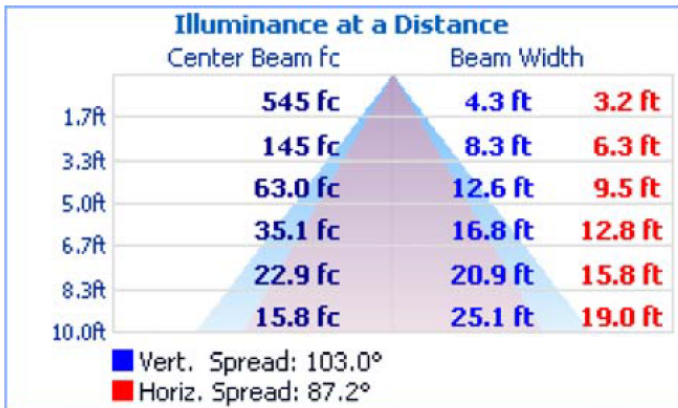

DRAWINGS & IMAGES

END

SERIES	DESCRIPTIONS
0201A48L	Replacement Acrylic lens for 48"L
0201A96L	Replacement Acrylic lens for 96"L

48L BACK

96L BACK

PHOTOMETRICS

201A48LH72W8700LDMV40K

Zonal Lumen Summary

Zone	Lumens	% Luminaire
0-30	2,715.3	31%
0-40	4,385.0	50.1%
0-60	6,855.0	78.3%
60-90	1,802.1	20.6%
70-100	1,184.1	13.5%
90-120	97.0	1.1%
0-90	8,657.1	98.9%
90-180	97.0	1.1%
0-180	8,754.1	100%

201A48LS32W4000LDMV40K