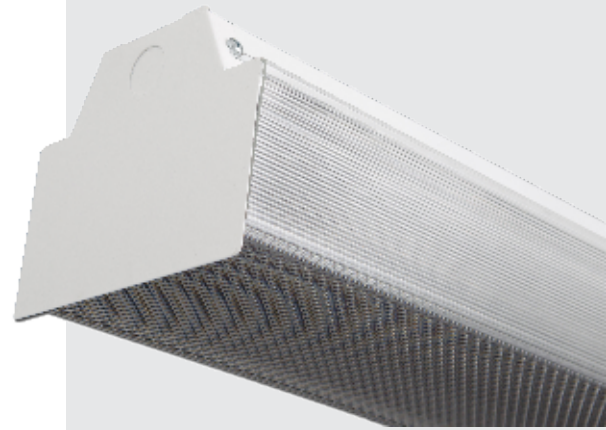

CATALOG#:

PROJECT:

TYPE:

Series 201

LED Narrow 5.75" Wide Wraparound Surface Mount

This Series 201 wraparound is suitable for a wide variety of applications, such as hallways and smaller spaces with corners. It has a narrow cross-section, a full wireway for more uniform light distribution and a clear acrylic #8 pattern lens. The Series 201 features chaise nipple end caps for continuous run layouts.

CONSTRUCTION

Housing: 22 gauge baked white enamel cold-rolled body and ends. 20 gauge can be supplied. Wiring knockouts are provided on back and end of housing. Lens is held with "lift-and-shift" method. Uses a crystal clear prismatic diffuser extruded from 100% virgin acrylic that will maintain its color under normal conditions, indefinitely.

MOUNTING

Surface mount or suspended

DIMENSIONS

4 ft.-48L x 5.75W x 4.60H

8 ft.-96L x 5.75W x 4.60H

FEATURES & BENEFITS

- Available in 4ft. and 8ft
- Easy installations
- Ideal for kitchen, laundry rooms, garage or office
- Variety of lumen packages/wattages through use of programmable drivers
- Multiple color temperatures available (3000k, 3500k, 4000k, and 5000k); consult factory for RGBW option
- Emergency battery backup available
- CRI: >80 standard, 90 optional
- L70: > 50,000 hrs
- Dimming: 0-10V 120-277V standard 120 ELV/ TRIAC optional:
- Power factor: .90
- Suitable for dry and damp locations
- 5 year warranty

CATALOG#: _____
 PROJECT: _____
 TYPE: _____

Series 201

LED Narrow 5.75" Wide
 Wraparound Surface Mount

ORDER INFORMATION

Factory at your fingertips. Fill in the blanks to create your part number or create a custom configuration.