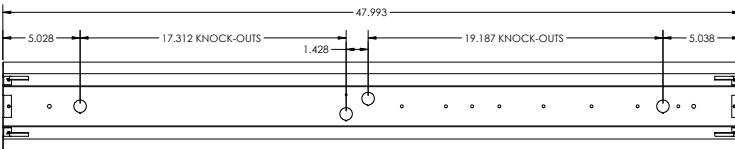

DRAWINGS & IMAGES

END

SERIES	DESCRIPTIONS
0201A48L	Replacement Acrylic lens for 48"L
0201A96L	Replacement Acrylic lens for 96"L

48L BACK

96L BACK