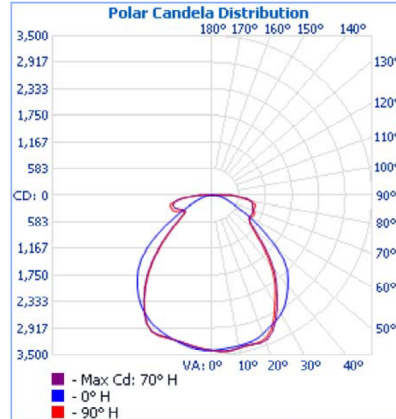

SERIES	LENS MATERIAL	LENGTH	WATTAGE* & LUMENS*	DRIVER	COLOR/CRI**	
201	A Clear Prismatic Acrylic #8 pattern	48L 48"	S24W2800L	24 Watts 2800 Lumens	DMV 0-10V Dimming	30K 3000K 80 CRI
			S32W4000L	32 Watts 4000 Lumens	G120 ELV/TRIAC Dimming at 120V only	35K 3500K 80 CRI
			S48W5700L	48 Watts 5700 Lumens	D1MV 0-10V Dimming (dim to 1%)	40K 4000K 80 CRI
			H72W8700L	72 Watts 8700 Lumens		50K 5000K 80 CRI
		96L 96"	S48W5600L	48 Watts 5600 Lumens		930K 3000K 90 CRI
			S65W8000L	65 Watts 8000 Lumens		935K 3500K 90 CRI
			S97W11400L	97 Watts 11400 Lumens		940K 4000K 90 CRI
						950K 5000K 90 CRI

OPTIONS

- WP 6ft 3 wire 18 gauge whip
- WP10 6ft. 4 wire 18 gauge whip
- WG Wire Guard

Note:
 *Programmable LED drivers allow custom configured wattages and corresponding lumens.
 ** Consult factory for 90 CRI 5000K availability.
 We reserve the right to change design, materials, LEDs and finish in any way that will not alter installed appearance or reduce function and performance.

DRAWINGS & IMAGES

END

SERIES	DESCRIPTIONS
0201A48L	Replacement Acrylic lens for 48"L
0201A96L	Replacement Acrylic lens for 96"L

48L BACK

96L BACK

PHOTOMETRICS

201A48LH72W8700LDMV40K

Zonal Lumen Summary

Zone	Lumens	% Luminaire
0-30	2,715.3	31%
0-40	4,385.0	50.1%
0-60	6,855.0	78.3%
60-90	1,802.1	20.6%
70-100	1,184.1	13.5%
90-120	97.0	1.1%
0-90	8,657.1	98.9%
90-180	97.0	1.1%
0-180	8,754.1	100%

201A48LS32W4000LDMV40K