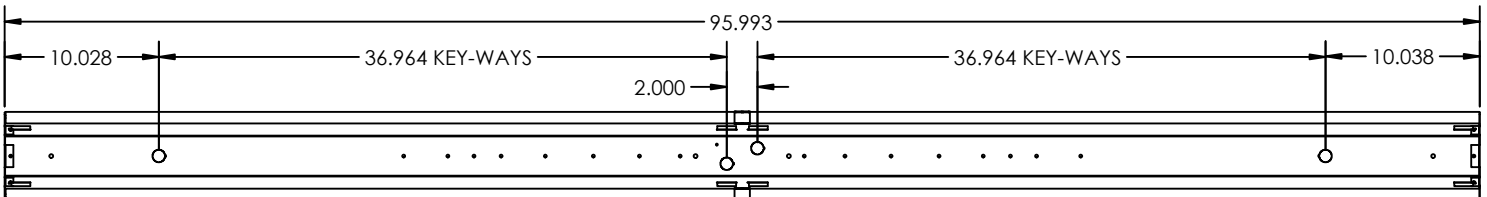

DRAWINGS & IMAGES

END

SERIES	DESCRIPTIONS
0201A48L	Replacement Acrylic lens for 48"L
0201A96L	Replacement Acrylic lens for 96"L

48L BACK

96L BACK

PHOTOMETRICS

201A48LH72W8700LDMV40K

Zonal Lumen Summary