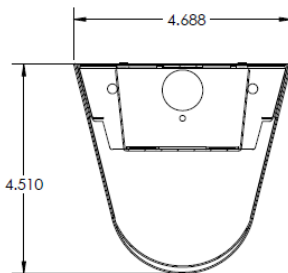

### DIMENSIONS

2x4 - 24.0"L x 4.62"W x 4.5"H  
4x8 - 48.0"L x 4.62"W x 4.5"H

REV 06/15/2021

**DRAWINGS & IMAGES**

**2x4**

**2x4**

**END**

Replacement Lens Ordering Information

Series	Description
0159A24L	Replacement Acrylic lens for 24L
0159A48L	Replacement Acrylic lens for 48L

**PHOTOMETRICS**