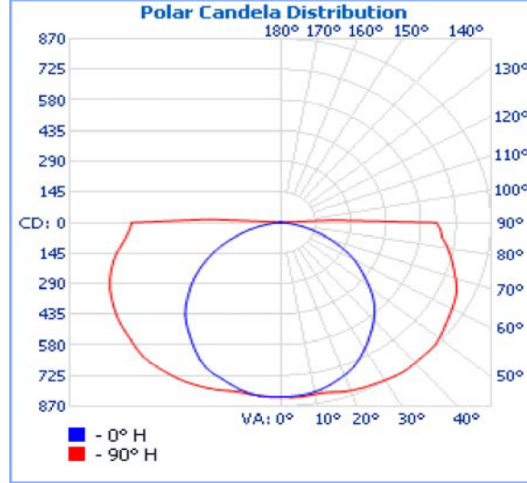

### DIMENSIONS

2x4 - 24.0"L x 4.62"W x 4.5"H  
4x8 - 48.0"L x 4.62"W x 4.5"H

REV 06/15/2021

**DRAWINGS & IMAGES**

**2x4**

**2x4**

**END**

Replacement Lens Ordering Information

Series	Description
0159A24L	Replacement Acrylic lens for 24L
0159A48L	Replacement Acrylic lens for 48L

**PHOTOMETRICS**

**48L- 159A48LS48W3900LDMV40K**

**Zonal Lumen Summary**

Zone	Lumens	% Luminaire
0-30	675.2	17.3%
0-40	1,151.1	29.4%
0-60	2,279.2	58.2%
60-90	1,515.7	38.7%
70-100	1,070.8	27.4%
90-120	118.7	3%
0-90	3,794.8	97%
90-180	118.7	3%
0-180	3,913.6	100%