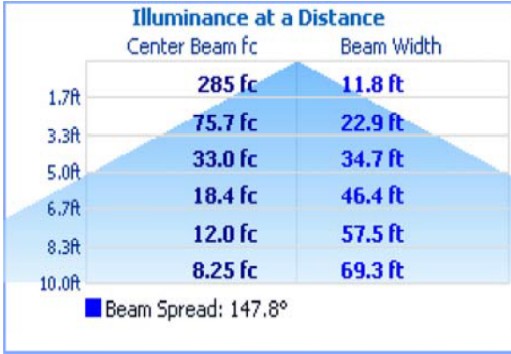

**48L- 159A48LS48W3900LDMV40K**

**Zonal Lumen Summary**

Zone	Lumens	% Luminaire
0-30	675.2	17.3%
0-40	1,151.1	29.4%
0-60	2,279.2	58.2%
60-90	1,515.7	38.7%
70-100	1,070.8	27.4%
90-120	118.7	3%
0-90	3,794.8	97%
90-180	118.7	3%
0-180	3,913.6	100%