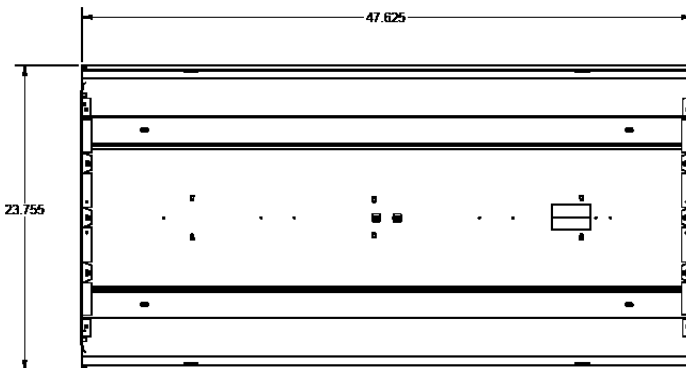

### DIMENSIONS

- 1x4 - 48"L x 11.75"W x 4"H
- 2x2 - 24"L x 23.75"W x 4"H
- 2x4 - 48"L x 23.75"W x 4"H

**DRAWINGS & IMAGES**

**1x4**

**2x2**

**2x4**

**REPLACEMENT LENS ORDERING INFORMATION**

SERIES	DESCRIPTION
0131A14L	Replacement Acrylic lens for 1x4
0131A22L	Replacement Acrylic lens for 2x2
0131A24L	Replacement Acrylic lens for 2x4