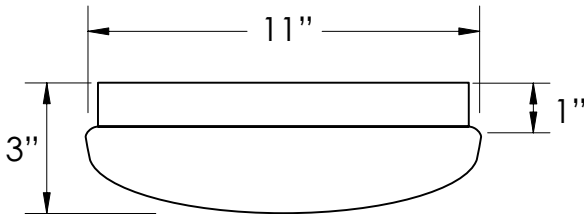

ORDER INFORMATION

ITEM NUMBER	DESCRIPTION
TFC11L13W900LD12030K	11" Dia x 3"H / Mushroom / 13W 900L / TRIAC Dim / 3000K
TFC11L14W1350LD12030K	11" Dia x 3"H / Mushroom / 14W 1350L / TRIAC Dim / 3000K
TFC14L14W1350LD12030K	14" Dia x 3.5"H / Mushroom / 14W 1350L / TRIAC Dim / 3000K
TFC14L23W1850LD12030K	14" Dia x 3.5"H / Mushroom / 23W 1850L / TRIAC Dim / 3000K

DRAWINGS & IMAGES

11"