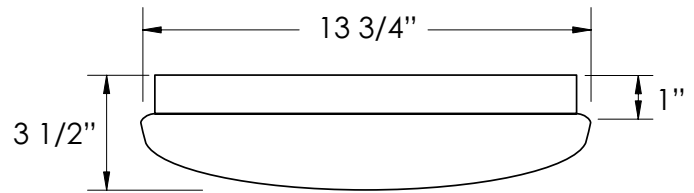

### DIMENSIONS

11L - 11"Dia. x 3"H

14L - 14"Dia. x 3.5"H

**ORDER INFORMATION**

| ITEM NUMBER           | DESCRIPTION  |
|-----------------------|--|
| TFC11L13W900LD12030K  | 11" Dia x 3"H / Mushroom / 13W 900L / TRIAC Dim / 3000K    |
| TFC11L14W1350LD12030K | 11" Dia x 3"H / Mushroom / 14W 1350L / TRIAC Dim / 3000K   |
| TFC14L14W1350LD12030K | 14" Dia x 3.5"H / Mushroom / 14W 1350L / TRIAC Dim / 3000K |
| TFC14L23W1850LD12030K | 14" Dia x 3.5"H / Mushroom / 23W 1850L / TRIAC Dim / 3000K |

**DRAWINGS & IMAGES**

**11"**

**14"**

Note:  
We reserve the right to change design, materials, LEDs and finish in any way that will not alter installed appearance or reduce function and performance.