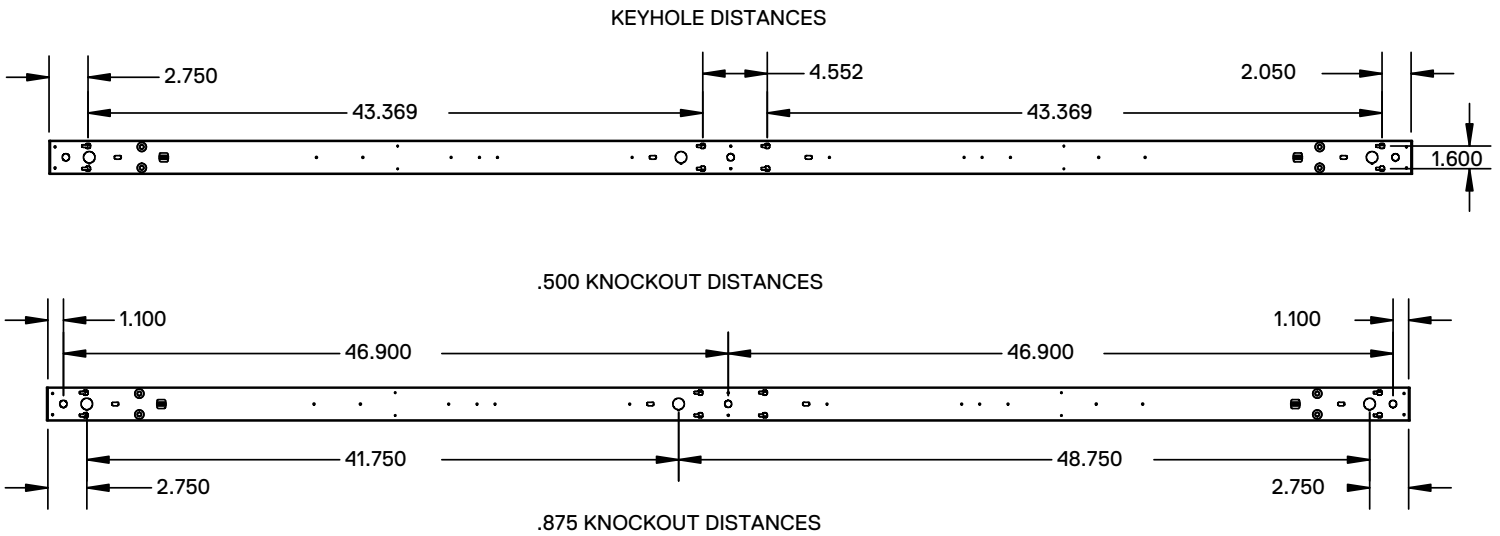

TYPICAL OPTIONS & ACCESSORIES

Cord sets, whips, occupancy sensors, hanging kits, etc.
Contact factory for more details.

DIMENSIONS

2ft.-24"L x 2.375"W x 3.25"H

4ft.-48"L x 2.375"W x 3.25"H

8ft.-96"L x 2.375"W x 3.25"H

DRAWINGS AND DIMENSIONS

4 ft. - Back View

END VIEW

8 ft. - Back View

We reserve the right to change design, materials, LED's and finish in any way that will not alter installed appearance or reduce function and performance.