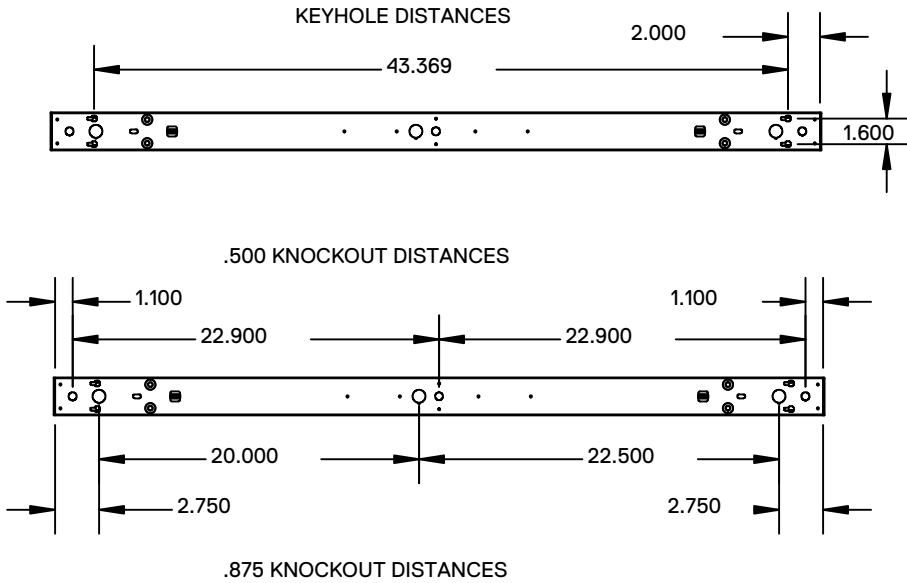

CONSTRUCTION

Die-formed and welded 22-gauge cold rolled steel.
Easy to install. Fixtures are designed for individually or in continuous runs.

DIFFUSERS

Special LED formulated frosted lenses with snap in feature for easy access.

TYPICAL OPTIONS & ACCESSORIES

Cord sets, whips, occupancy sensors, hanging kits, etc.
Contact factory for more details.

DIMENSIONS

2ft.-24"L x 2.375"W x 3.25"H

4ft.-48"L x 2.375"W x 3.25"H

8ft.-96"L x 2.375"W x 3.25"H

FEATURES & BENEFITS

- Can be surface mounted to the ceiling or pendant hung by engineered hanging kit
- Attractive source of direct lighting for any indoor applications
- Integral driver, snap-fit lens
- Easy installation
- Available in custom finish. Consult factory for details.
- 50,000 hrs of L70 LED life
- CRI >80
- 0-10 Volt dimmable 120-277V or Triac/ELV dimming at 120V
- Power factor 0.99
- Suitable for dry or damp location
- 5 year warranty

DRAWINGS AND DIMENSIONS

4 ft. - Back View

END VIEW

8 ft. - Back View

We reserve the right to change design, materials, LED's and finish in any way that will not alter installed appearance or reduce function and performance.