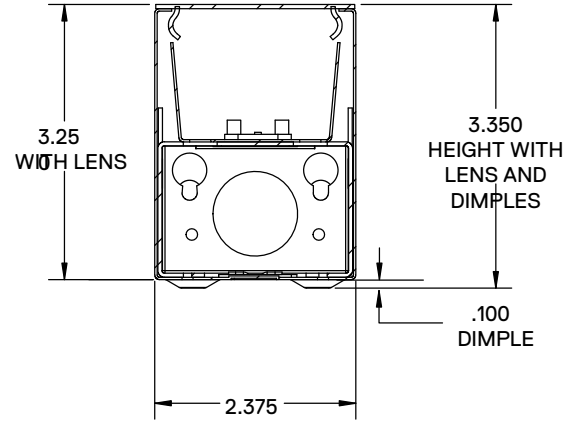

TYPICAL OPTIONS & ACCESSORIES

Cord sets, whips, occupancy sensors, hanging kits, etc.
Contact factory for more details.

DIMENSIONS

2ft.-24"L x 2.375"W x 3.25"H

4ft.-48"L x 2.375"W x 3.25"H

8ft.-96"L x 2.375"W x 3.25"H

DRAWINGS AND DIMENSIONS

4 ft. - Back View

END VIEW

8 ft. - Back View

We reserve the right to change design, materials, LED's and finish in any way that will not alter installed appearance or reduce function and performance.