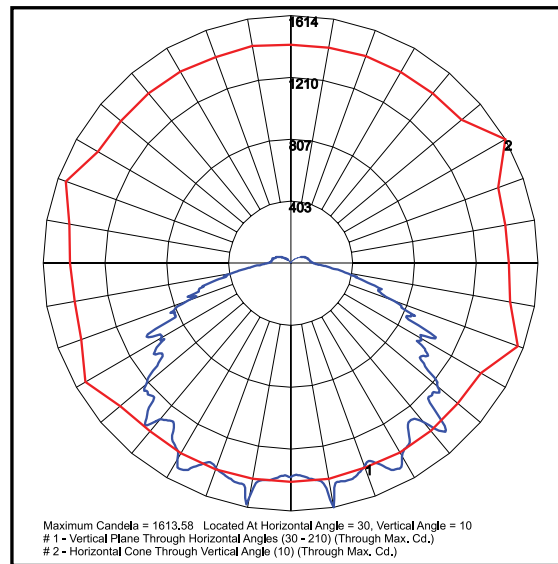

**ORDER INFORMATION**

Factory at your fingertips. Fill in the blanks to create your part number or create a custom configuration.

ITEM NO.	DESCRIPTION
CV30012L53W6250LDMV50KBZ	12" Square, Type V, Clear lens, 53W / 6267 Lm, 50K, Bronze Finish

**DRAWINGS & IMAGES**

- Width (D)** 12<sup>3</sup>/<sub>8</sub>" (314mm)
- Length (B)** 12<sup>3</sup>/<sub>8</sub>" (314mm)
- Height (A)** 8<sup>5</sup>/<sub>8</sub>" (219mm)

**PHOTOMETRICS**

**Type V**  
Grid in MH  
MH=10 Feet