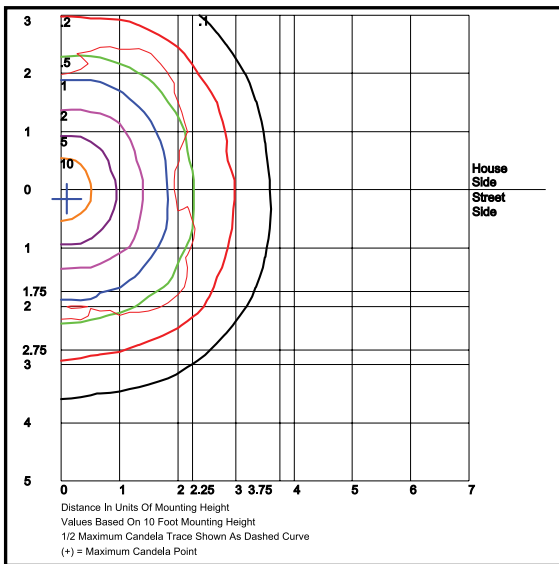

### DIMENSIONS

12.4"L x 12.4"W x 8.63"H

**ORDER INFORMATION**

Factory at your fingertips. Fill in the blanks to create your part number or create a custom configuration.

ITEM NO.	DESCRIPTION
CV30012L53W6250LDMV50KBZ	12" Square, Type V, Clear lens, 53W / 6267 Lm, 50K, Bronze Finish

**DRAWINGS & IMAGES**

- Width (D)** 12<sup>3</sup>/<sub>8</sub>" (314mm)
- Length (B)** 12<sup>3</sup>/<sub>8</sub>" (314mm)
- Height (A)** 8<sup>5</sup>/<sub>8</sub>" (219mm)

**PHOTOMETRICS**

**Type V**  
Grid in MH  
MH=10 Feet