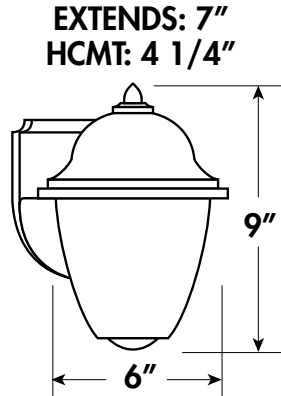

MOUNTING

Wall mounted outdoor fixture.

FEATURES & BENEFITS

7"L x 6"W x 9"H

FEATURES & BENEFITS

- 120-277 input voltage, 50/60Hz
- Constant current
- Class 2 driver power factor >0.9
- Ambient operating temperature -40°C (-40°F) to +40°C (105°F)
- Estimated 50,000 hrs L70
- Thermally protected LED array
- ENERGY STAR® Listed-13W only
- UL Listed for wet location
- 5 Year Warranty

CATALOG#: _____
 PROJECT: _____
 TYPE: _____

DRAWINGS & IMAGES

ORDER INFORMATION

| ITEM NO | DESCRIPTION |
|-----------------------|--|
| APWINCLPLEDWH | 6.0" X 7.0" X 9.0" WHITE DIMMABLE 120V, INCANDESCENT SOCKET AND LED LAMP 9.5W A19 2700K INCLUDED |
| APWL11W912LMVWH40K | 6.0" X 7.0" X 9.0" WHITE DIMMABLE MULTI-VOLT, 11 WATT 912 LUMENS 4000K |
| APWL13W1000LD120WH40K | 6.0" X 7.0" X 9.0" WHITE DIMMABLE 120V, 13 WATT 1000 LUMENS 4000K, ENERGY STAR LISTED |