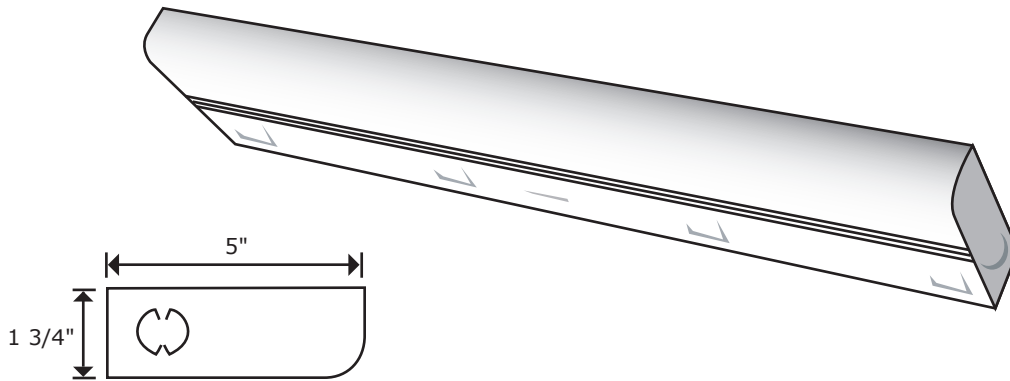

Wall Mount Series UCL

FEATURES & SPECIFICATIONS

Attributes

Wrap around diffuser of smooth white styrene snaps in or out for easy relamping. The UCL is available in white or walnut finish.

Listing

Fixtures conform to Underwriters' Laboratories standards for production and are carefully tested prior to packing.

ORDERING INFORMATION

SERIES UCL			ELECTRONIC	
Part Number	Bulb	Size	Part Number	Bulb
UCL 115	1-F15T8	18" X 5" X 1-3/4"	UCL 115EL	1-F15T8
UCL 120	1-F20T12	24" X 5" X 1-3/4"	UCL 117	1-F17T8
UCL 130	1-F30T12	36" X 5" X 1-3/4"	UCL 125	1-F25T8
UCL 140	1-F40T12	48" X 5" X 1-3/4"	UCL 132	1-F32T8