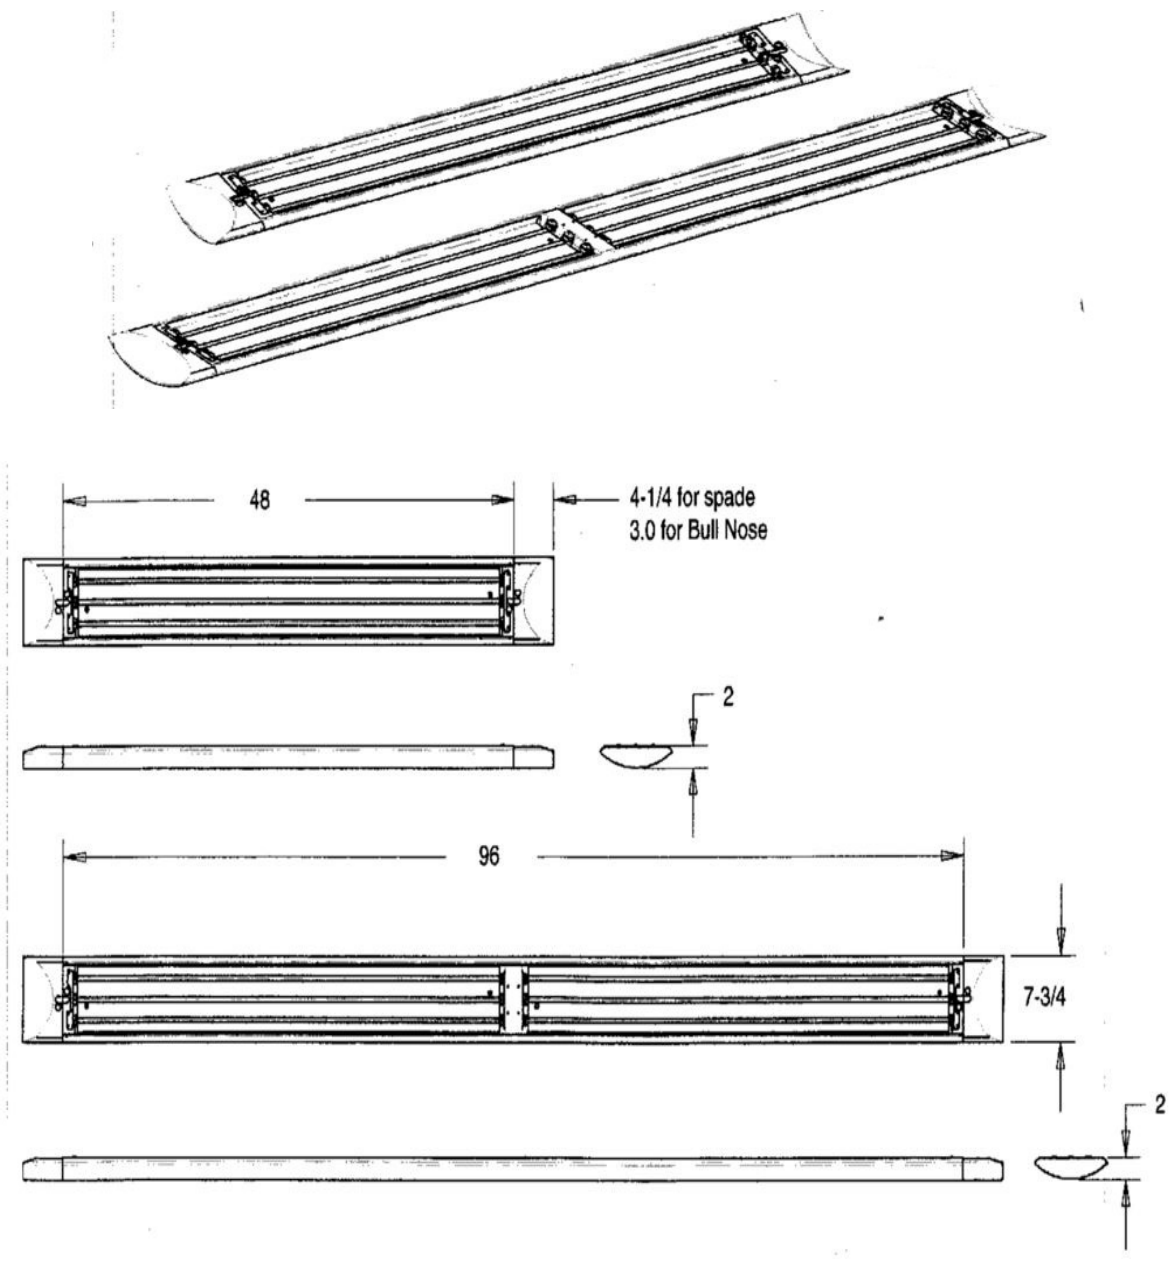

Texas Fluorescents
Reinvented

LIN Series

Linear Indirect Lighting

Saylite
2055 Luna Rd. Suite 142 Carrollton, TX 75006
Phone: 972-247-3171 Fax: 972-247-0200
www.saylite.com email: sales@saylite.com

Catalog Number:
Notes: