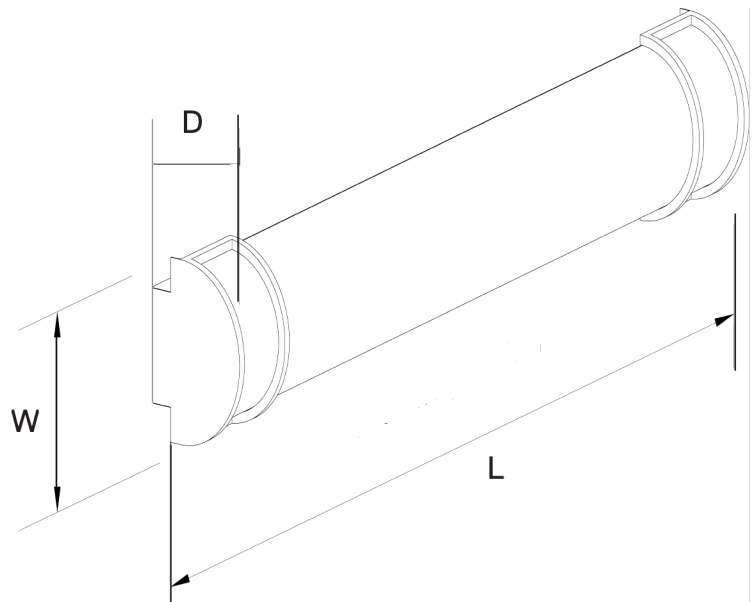

MOUNTING

Surface mount

DIMENSIONS

24L - 24.625"L x 5.875"W x 4.375"H

36L - 36.625"L x 5.875"W x 4.375"H

48L - 48.25"L x 5.875"W x 4.375"H

FEATURES & BENEFITS

- Linear-sided prismatic lens of extruded acrylic
- Multiple color temperature options through use of an internal DIP switch to select 3000K, 3500K or 4000K
- Surface mount only
- Satin nickel finish; bronze option
- Suitable for dry or damp location
- CRI >80 standard
- L70: >50,000 Hours
- Dimming: 0-10V 120-277V standard, 120 ELV/TRIAC optional
- Power factor >0.98
- Operating temperature -40° to 50°C
- 5 year warranty

ORDER INFORMATION

Factory at your fingertips. Fill in the blanks to create your part number or create a custom configuration.

ITEM NUMBER	DESCRIPTION
HOTBD24L23W2195LMVSNMCT	Close-to-ceiling LED wall and vanity - 23 Watt, 2195 Lumens, 120V-277V, Satin Nickel finish, white diffuser, multiple color temperature options - 3000K, 3500K and 4000K
HOTBD36L34W3260LMVSNMCT	Close-to-ceiling LED wall and vanity - 34 Watt, 3260 Lumens, 120V-277V, Satin Nickel finish, white diffuser, multiple color temperature options - 3000K, 3500K and 4000K
HOTBD48L48W4590LMVSN30K	Close-to-ceiling LED wall and vanity - 48 Watt, 4590 Lumens, 120V-277V, Satin Nickel finish, white diffuser 3000K
HOTBD48L48W4590LMVSN40K	Close-to-ceiling LED wall and vanity - 48 Watt, 4590 Lumens, 120V-277V, Satin Nickel finish, white diffuser, 4000K

Consult for bronze finish.

DRAWINGS & IMAGES

PART	L	W	D
HOTBD24L	24.625"	5.875"	4.375"
HOTBD36L	36.625"	5.875"	4.375"
HOTBD48L	48.25"	5.875"	4.375"

Note:

We reserve the right to change design, materials, LEDs and finish in any way that will not alter installed appearance or reduce function and performance.