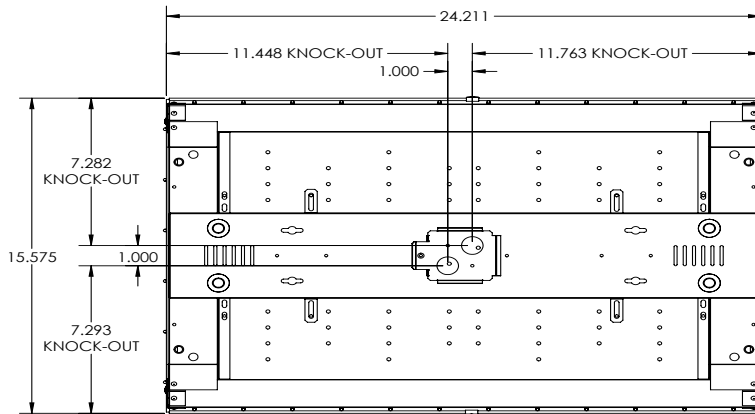

DRAWINGS & IMAGES

End

Back - 24"

Back - 48"