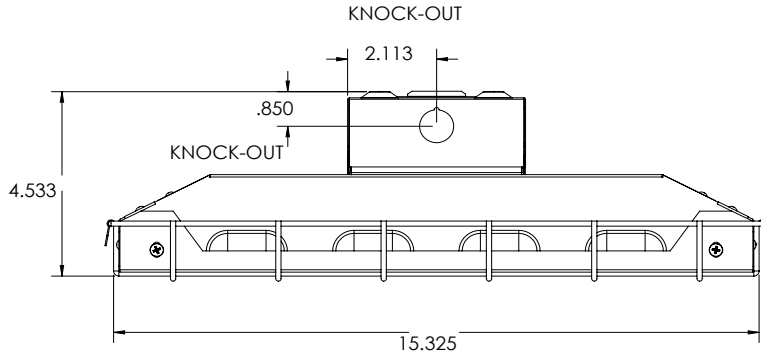

DRAWINGS & IMAGES

End