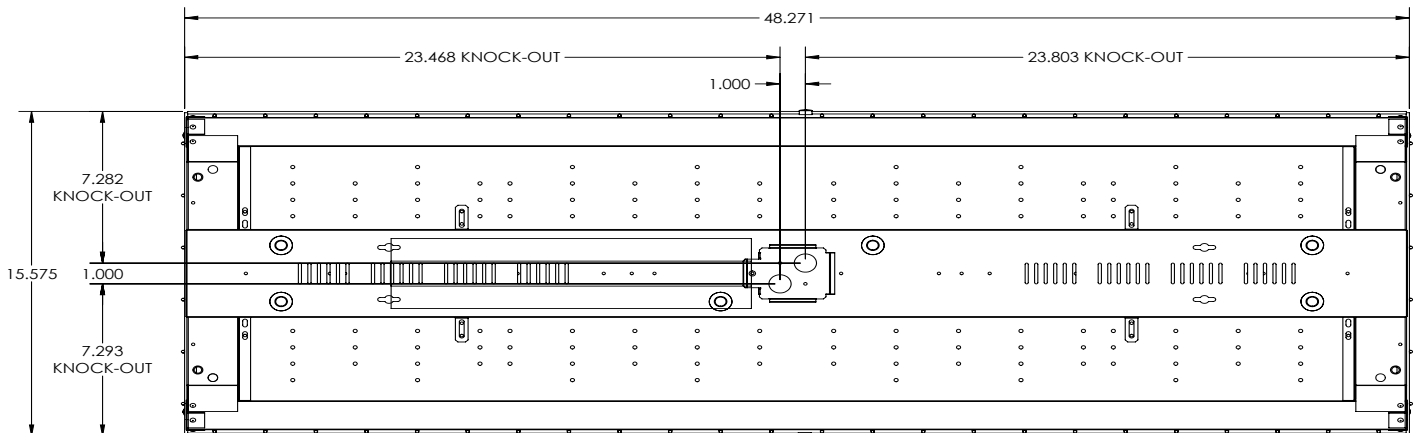

DRAWINGS & IMAGES

End

Back - 24"

Back - 48"

Texas Fluorescents
Reinvented

CATALOG#: _____

PROJECT: _____

TYPE: _____