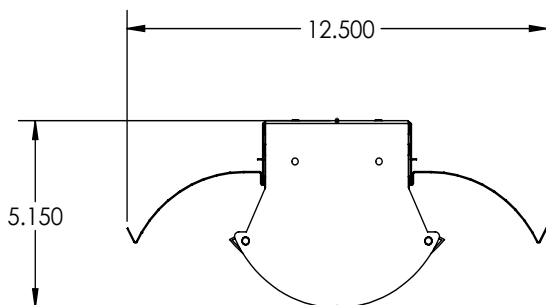

DRAWINGS & IMAGES

Basket Options

Smooth
White Lens

Fine Fluted
Lens

Perforated

Back

End

ORDER INFORMATION

SERIES	LAMP COUNT	LAMP TYPE	TANDEM CODE [1]	REFLECTORS [2]
DID	1 or 2 1 or 2 Lamp	40 48 inch T12 [5] 96T12 96 inch T12 Slimline 48T12HO 48 inch T12 96T12HO 96 inch T12 [7] 32 48 inch T8 59 96 inch T8 96T8 59W Slimline 48T8HO 48 inch T8 96T8HO 96 inch T8	8 8 ft. Tandem (Double Lamp Count)	W30 White steel P10 Perforated M24 Full Specular (mirrored)
	2 2 Lamp	28 46 inch T5 [4] 54 46 inch T5HO [4]		