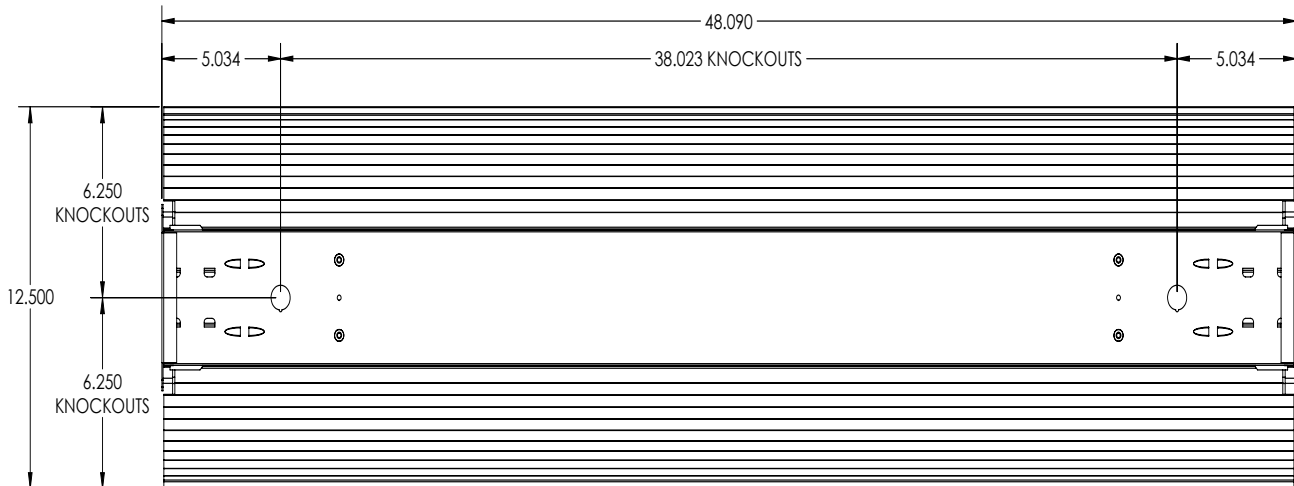

Fixture length=lamp(s) length

FEATURES & BENEFITS

- P10 - perforated reflector
- W30, economical white steel reflectors, for abusive locations
- M24, premium full specular (mirrored) reflectors, for abusive locations

DRAWINGS & IMAGES

Basket Options

Smooth
White Lens

Fine Fluted
Lens

Perforated

Back

End

ORDER INFORMATION

SERIES	LAMP COUNT	LAMP TYPE	TANDEM CODE [1]	REFLECTORS [2]
DID	1 or 2 1 or 2 Lamp	40 48 inch T12 [5] 96T12 96 inch T12 Slimline 48T12HO 48 inch T12 96T12HO 96 inch T12 [7] 32 48 inch T8 59 96 inch T8 96T8 59W Slimline 48T8HO 48 inch T8 96T8HO 96 inch T8	8 8 ft. Tandem (Double Lamp Count)	W30 White steel P10 Perforated M24 Full Specular (mirrored)
	2 2 Lamp	28 46 inch T5 [4] 54 46 inch T5HO [4]		