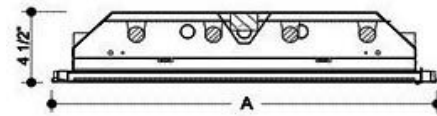

DIMENSIONS

TOP VIEWS

2' X 4' - 2/4 Lamp

2' X 2' - 2/4 Lamp

MODEL CONFIGURATION	A	B	C
1' X 4'	11 3/4"	47 3/4"	48"
2' X 2'	23 3/4"	23 3/4"	24"
2' X 4'	23 3/4"	47 3/4"	48"

SIDE VIEW

END VIEWS

1' X 4' - 2 Lamp - Air Supply

2' X 2' / 2' X 4' - 4 Lamp

Dimensions and specifications subject to change without notice.