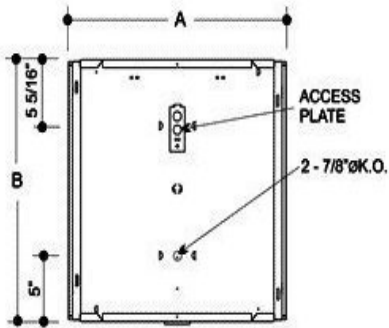

DIMENSIONS

TOP VIEWS

2' X 4' - 2/4 Lamp

2' X 2' - 2/4 Lamp

MODEL CONFIGURATION	A	B	C
1' X 4'	11 3/4"	47 3/4"	48"
2' X 2'	23 3/4"	23 3/4"	24"
2' X 4'	23 3/4"	47 3/4"	48"

SIDE VIEW

END VIEWS

1' X 4' - 2 Lamp - Air Supply

2' X 2' / 2' X 4' - 4 Lamp

Dimensions and specifications subject to change without notice.