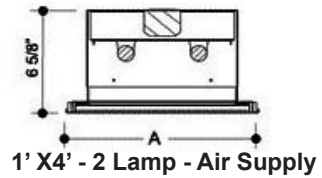

DIMENSIONS

TOP VIEWS

2' X 4' - 2/4 Lamp

2' X 2' - 2/4 Lamp

MODEL CONFIGURATION	A	B	C
1' X 4'	11 3/4"	47 3/4"	48"
2' X 2'	23 3/4"	23 3/4"	24"
2' X 4'	23 3/4"	47 3/4"	48"

SIDE VIEW

END VIEWS

1' X 4' - 2 Lamp - Air Supply

2' X 2' / 2' X 4' - 4 Lamp

Dimensions and specifications subject to change without notice.