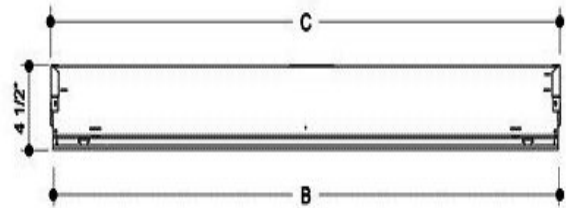

DIMENSIONS

TOP VIEWS

2' X 4' - 2/4 Lamp

2' X 2' - 2/4 Lamp

MODEL CONFIGURATION	A	B	C
1' X 4'	11 3/4"	47 3/4"	48"
2' X 2'	23 3/4"	23 3/4"	24"
2' X 4'	23 3/4"	47 3/4"	48"

SIDE VIEW

END VIEWS

1' X 4' - 2 Lamp - Air Supply

2' X 2' / 2' X 4' - 4 Lamp

Dimensions and specifications subject to change without notice.