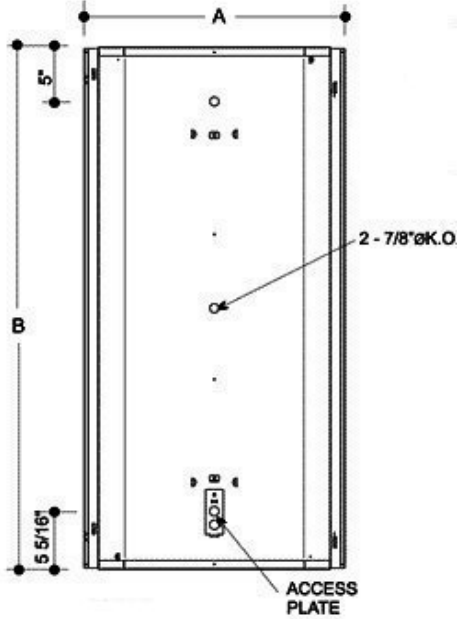

DIMENSIONS

TOP VIEWS

2' X 4' - 2/4 Lamp

2' X 2' - 2/4 Lamp

MODEL CONFIGURATION	A	B	C
1' X 4'	11 3/4"	47 3/4"	48"
2' X 2'	23 3/4"	23 3/4"	24"
2' X 4'	23 3/4"	47 3/4"	48"

SIDE VIEW

END VIEWS

1' X 4' - 2 Lamp - Air Supply

2' X 2' / 2' X 4' - 4 Lamp

Dimensions and specifications subject to change without notice.