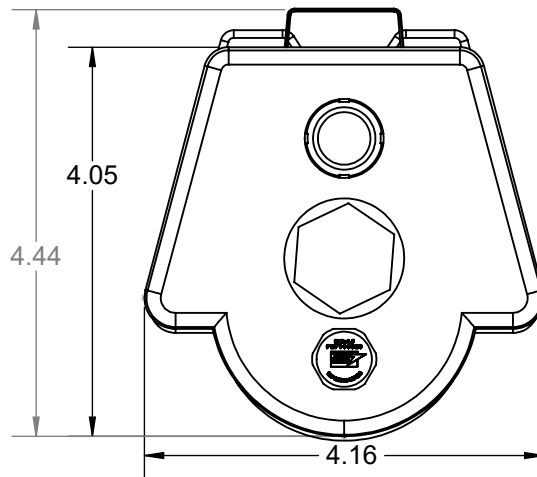

CATALOG#: _____

PROJECT: _____

TYPE: _____

Series PRO

Shaped for Unique Lighting Applications

DRAWINGS & IMAGES

END VIEW

Available in 2, 4 and 8 Ft sizes - Consult for other Options