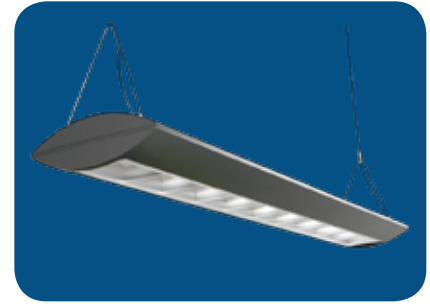

PLIN Series

Low Profile Linear Lighting

FEATURES & SPECIFICATIONS

INTENDED USE

The PLIN Series is a subtle low-profile ellipsoidal pendant luminaire with 60% uplight and 40% downlight. Available in 96" and 48" modular lengths for individual or row configurations. For cable mounting only. End caps can be added to beginning of row, end of row or both ends of individual units. For continuous row mounting, wiring (supplied with fixture) feeds through enclosed wireway. Sleek, compact, and low profile bullnose silhouette makes a dynamic design statement used individually or in graceful linear runs. When suspended, the Low Profile appears to float in the environment. Ideal for settings requiring generous overall illumination as well controlled task lighting with the direct/indirect distributions.

SIZE W x L x H in inches (mm)

4ft. - 10.8" x 48" x 3.5"

8ft. - 10.8" x 96" x 3.5"

LAMP

2, 3, 4, or 6 lamp positions

CONSTRUCTION

Rugged steel housing with anti-rust protection powder coated white. Custom paint finishes available.

ENDCAPS

Molded multicavity ABS white plastic.

MOUNTING

Mount with 4' adjustable cable (2 for 4' unit or 8' unit, included). Consult factory for longer cables.

BAFFLE

Low iridescence semi-specular aluminum parabolic louver provides a wide bat wing distribution and allows wide spacing of fixtures that reduce brightness contrasts on the ceiling, assuring a comfortable environment.