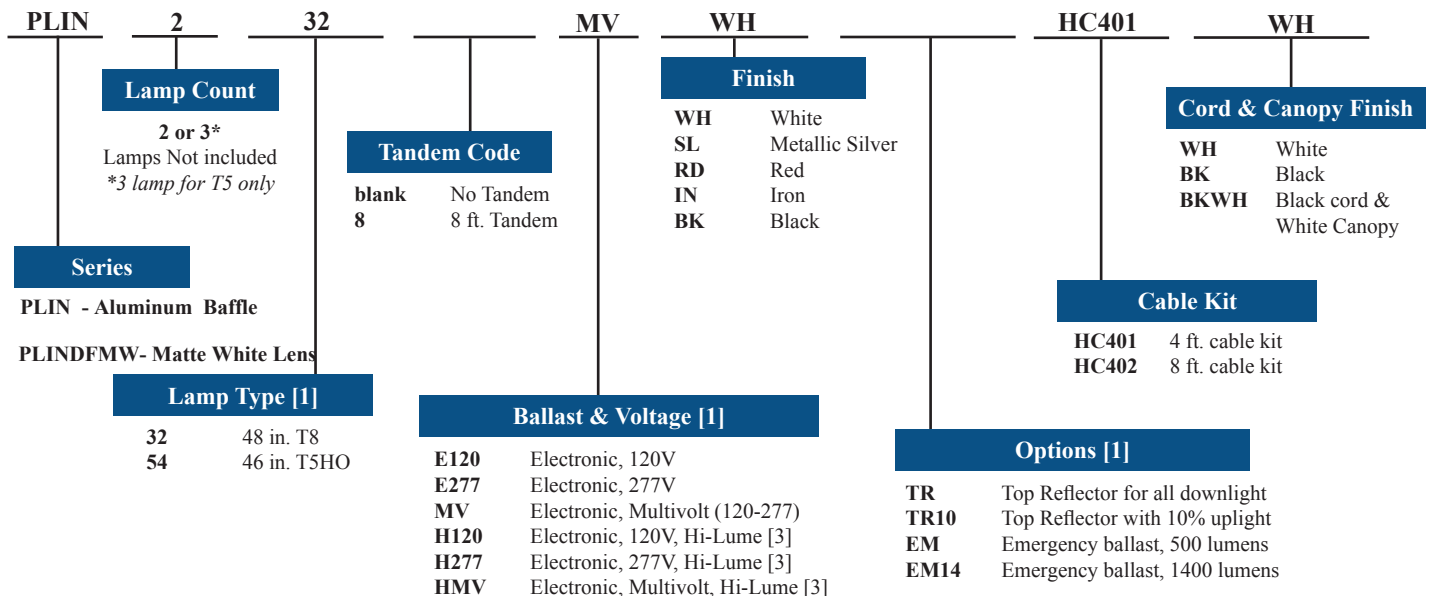

ENDCAPS

Molded multicavity ABS white plastic.

MOUNTING

Mount with 4' adjustable cable (2 for 4' unit or 8' unit, included). Consult factory for longer cables.

BAFFLE

Low iridescence semi-specular aluminum parabolic louver provides a wide bat wing distribution and allows wide spacing of fixtures that reduce brightness contrasts on the ceiling, assuring a comfortable environment.

LISTING

UL and CUL Listed

TYPICAL OPTIONS AND ACCESSORIES

Emergency ballasts, Cord sets, whips, occupancy sensors Hanging kits, Wire guards. Door Frame with Matte White Lens. Contact factory for additional options.

ORDERING INFORMATION

Example: PLIN232MVWH-HC401WH

Notes

- [1] See end of T02LINEAR for many additional lamps, ballasts, finishes, and options.
- [2] Custom louvers available in any cell configuration. Consult factory for additional information.
- [3] HiLume and LoLume ballasts available for T8 lamps only.

Note: EM14 required for T5HO lamps

PLIN Series

Low Profile Linear Lighting

DIMENSIONS

All dimensions are inches. Specifications subject to change without notice.