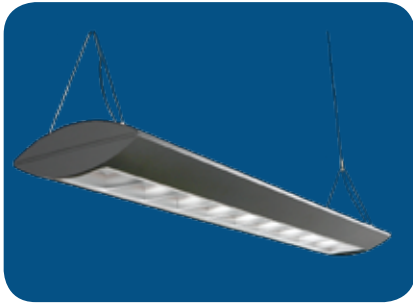

PLIN Series

Low Profile Linear Lighting

FEATURES & SPECIFICATIONS

INTENDED USE

The PLIN Series is a subtle low-profile ellipsoidal pendant luminaire with 60% uplight and 40% downlight. Available in 96" and 48" modular lengths for individual or row configurations. For cable mounting only. End caps can be added to beginning of row, end of row or both ends of individual units. For continuous row mounting, wiring (supplied with fixture) feeds through enclosed wireway. Sleek, compact, and low profile bullnose silhouette makes a dynamic design statement used individually or in graceful linear runs. When suspended, the Low Profile appears to float in the environment. Ideal for settings requiring generous overall illumination as well controlled task lighting with the direct/indirect distributions.

ENDCAPS

Molded multicavity ABS white plastic.

MOUNTING

Mount with 4' adjustable cable (2 for 4' unit or 8' unit, included). Consult factory for longer cables.

BAFFLE

Low iridescence semi-specular aluminum parabolic louver provides a wide bat wing distribution and allows wide spacing of fixtures that reduce brightness contrasts on the ceiling, assuring a comfortable environment.

ORDERING INFORMATION

Example: PLIN232MVWH-HC401WH

Notes

- [1] See end of T02LINEAR for many additional lamps, ballasts, finishes, and options.
- [2] Custom louvers available in any cell configuration. Consult factory for additional information.
- [3] HiLume and LoLume ballasts available for T8 lamps only.

Note: EM14 required for T5HO lamps

PLIN Series

Low Profile Linear Lighting

DIMENSIONS

All dimensions are inches. Specifications subject to change without notice.