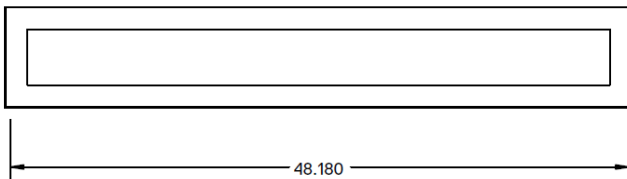

DIMENSIONS

Surface Mount

Dimensions and specifications subject to change without notice.

JOB NAME:

CAT#:

TYPE:

DIMENSIONS

Pendant Mount

BACK VIEW

TOP

Wall Mount

.500
BRACKET DEPTH, SCREW TO
WOODEN STUD, DRYWALL
AROUND THE BRACKET

1.000
BRACKET
WIDTH

Dimensions and specifications subject to change without notice.

JOB NAME:

CAT#: