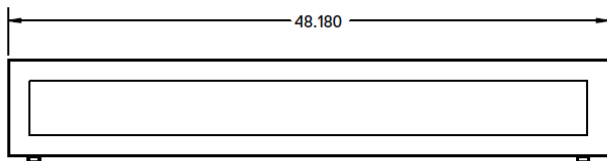

BACK VIEW

TOP

Wall Mount

.500
BRACKET DEPTH, SCREW TO
WOODEN STUD, DRYWALL
AROUND THE BRACKET

1.000
BRACKET
WIDTH

Dimensions and specifications subject to change without notice.

JOB NAME:

CAT#: