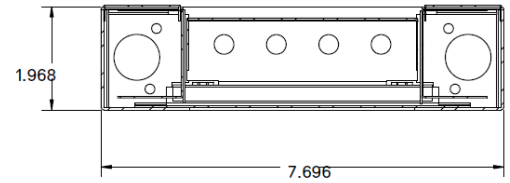

DIMENSIONS

Surface Mount

Dimensions and specifications subject to change without notice.

JOB NAME:

CAT#:

TYPE:

DIMENSIONS

Pendant Mount

BACK VIEW

TOP

Wall Mount

.500
BRACKET DEPTH, SCREW TO
WOODEN STUD, DRYWALL
AROUND THE BRACKET

1.000
BRACKET
WIDTH

Dimensions and specifications subject to change without notice.

JOB NAME:

CAT#: