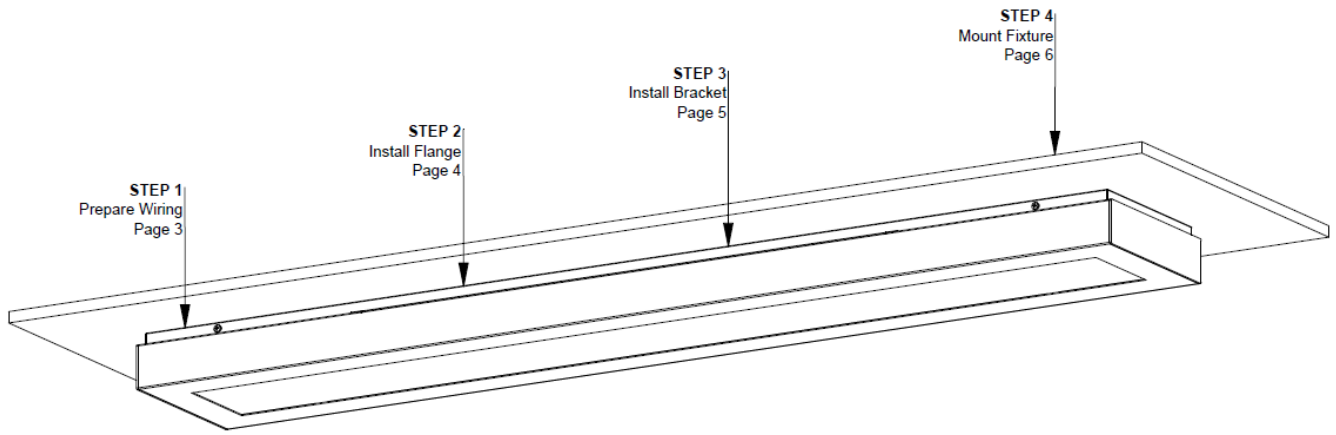

JOB NAME:

CAT#:

TYPE:

APPLICATIONS

Mobern introduces LED low profile rectilinear lighting that can be pendant, surface, or wall mounted individually. Ideal for general lighting applications in both commercial and residential applications for circulation spaces, high impact areas, kitchen islands and home offices. The versatility and clean styling makes this an ideal choice in many applications.

DIMENSIONS

Surface Mount

Dimensions and specifications subject to change without notice.

JOB NAME:

CAT#:

TYPE:

DIMENSIONS

Pendant Mount

BACK VIEW

TOP

Wall Mount

.500
BRACKET DEPTH, SCREW TO
WOODEN STUD, DRYWALL
AROUND THE BRACKET

1.000
BRACKET
WIDTH

Dimensions and specifications subject to change without notice.

JOB NAME:

CAT#: