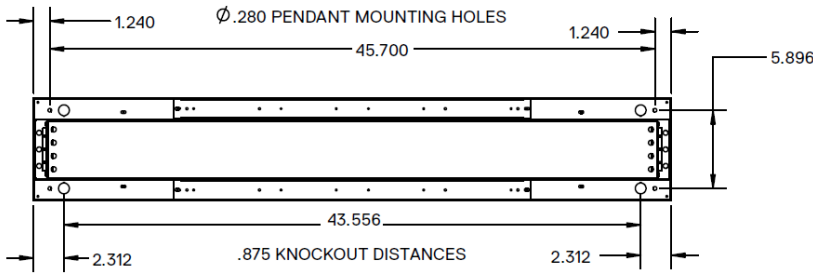

DIMENSIONS

Surface Mount

Dimensions and specifications subject to change without notice.

JOB NAME:

CAT#:

TYPE:

DIMENSIONS

Pendant Mount

BACK VIEW

TOP

Wall Mount

.500
BRACKET DEPTH, SCREW TO
WOODEN STUD, DRYWALL
AROUND THE BRACKET

1.000
BRACKET
WIDTH

Dimensions and specifications subject to change without notice.

JOB NAME:

CAT#:

TYPE:

ORDERING

EXAMPLE: LL P 48 LED 24 DMV WH MW 8 30 EM

LL

1. SERIES	2. MOUNTING	3. SIZE	4. GEAR	5. WATTAGE/LUMENS	6. DRIVER
LL	P Low Profile Pendant S Low Profile Surface Mount W Low Profile Wall Mount	48 48" 96 96"	LED (blank) U Uplight only 1U2D 1/3 uplight, 2/13 downlight 2U1D 2/3 uplight, 1/3 downlight	24 24 Watts, 2400 lumens 36 36 Watts, 3600 lumens 48 48 Watts, 4800 lumens 54 54 Watts, 5400 lumens 72 72 Watts, 7200 lumens 96 96 Watts, 9600 lumens 108 108 Watts, 10800 lumens	DMV 0-10V Dimming, 120-277V Multivolt
7. FINISH	8. LENS	9. COLOR TEMP	10. EMERGENCY (O)*	11. CABLE KIT	
WH White SL Silver RD Red IN Iron BK Black	MW White Lens FR Frosted Lens	30 3000K 35 3500K 40 4000K 45 4500K	EM 14w 1400 lumen only *(O) is optional	(Blank) HC401 4ft kit w/ 3 wire white cord & cable H12W HC402 12ft cable kit w/ 3 wire white cord & cable H4W5 HC401 4ft cable kit w/ 5 wire white cord & cable H12W5 HC402 12ft cable kit w/ 5 wire white cord & cable	