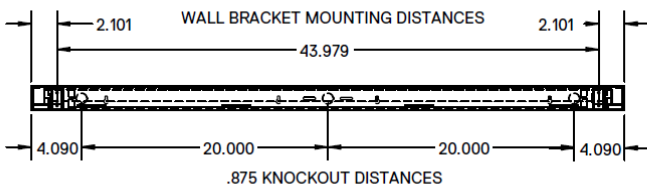

DIMENSIONS

Surface Mount

Dimensions and specifications subject to change without notice.

JOB NAME:

CAT#:

TYPE:

DIMENSIONS

Pendant Mount

BACK VIEW

TOP

Wall Mount

.500
BRACKET DEPTH, SCREW TO
WOODEN STUD, DRYWALL
AROUND THE BRACKET

1.000
BRACKET
WIDTH

Dimensions and specifications subject to change without notice.

JOB NAME:

CAT#: