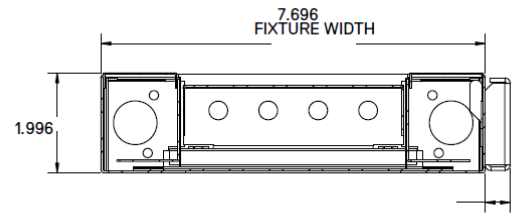

DIMENSIONS

Surface Mount

Dimensions and specifications subject to change without notice.

JOB NAME:

CAT#:

TYPE:

DIMENSIONS

Pendant Mount

BACK VIEW

TOP

Wall Mount

.500
BRACKET DEPTH, SCREW TO
WOODEN STUD, DRYWALL
AROUND THE BRACKET

1.000
BRACKET
WIDTH

Dimensions and specifications subject to change without notice.

JOB NAME:

CAT#: