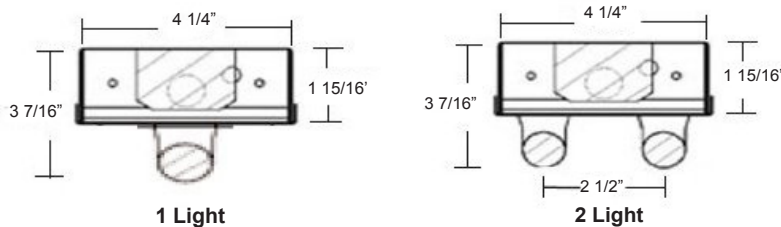

DIMENSIONS

Dimensions and specifications subject to change without notice.