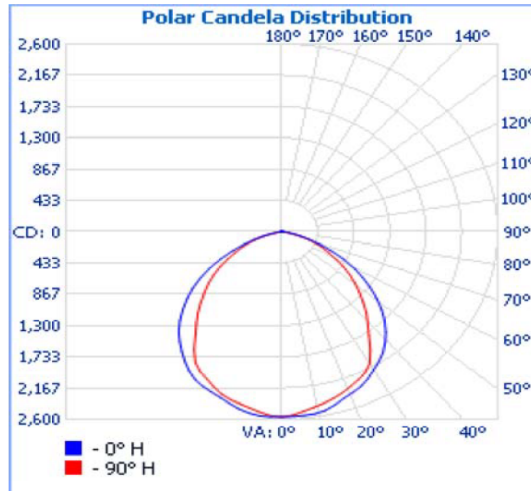

End

2x2

2x4

Replacement Lens Ordering Information

Series	Description
0LXT22L	Replacement lens for 2x2
0LXT24L	Replacement lens for 2x4

PHOTOMETRICS

2X2- LXT22LZ36W4200LDMV40K

Zonal Lumen Summary

Zone	Lumens	% Luminaire
0-30	1,293.1	30.5%
0-40	2,075.8	49%
0-60	3,484.3	82.3%
60-90	750.6	17.7%
70-100	301.8	7.1%
90-120	0.6	0%
0-90	4,234.9	100%
90-180	0.6	0%
0-180	4,235.4	100%

2X4- LXT24LZ50W6450LDMV40K