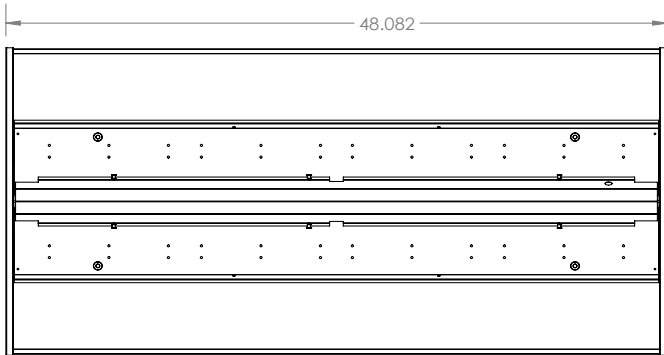

Texas Fluorescents
Reinvented

CATALOG#: _____

PROJECT: _____

TYPE: _____

Series LXT

LED Decorative Center Basket
Recessed Fixture

DRAWINGS & IMAGES

Back

End

2x2

2x4

Replacement Lens Ordering Information

Series	Description
0LXT22L	Replacement lens for 2x2
0LXT24L	Replacement lens for 2x4