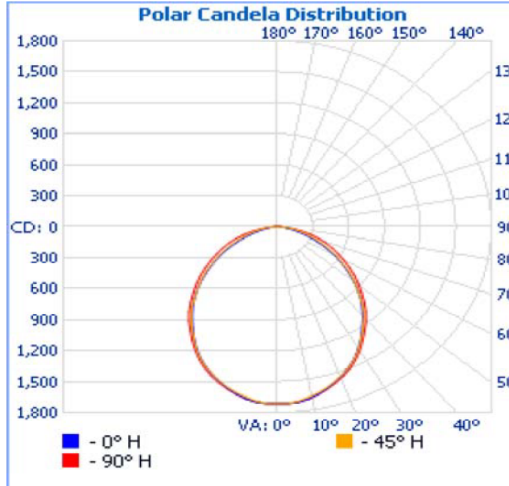

End

2x2

2x4

Replacement Lens Ordering Information

Series	Description
0LXT22L	Replacement lens for 2x2
0LXT24L	Replacement lens for 2x4

PHOTOMETRICS

2X2- LXT22LZ36W4200LDMV40K

Zonal Lumen Summary

Zone	Lumens	% Luminaire
0-30	1,293.1	30.5%
0-40	2,075.8	49%
0-60	3,484.3	82.3%
60-90	750.6	17.7%
70-100	301.8	7.1%
90-120	0.6	0%
0-90	4,234.9	100%
90-180	0.6	0%
0-180	4,235.4	100%

2X4- LXT24LZ50W6450LDMV40K