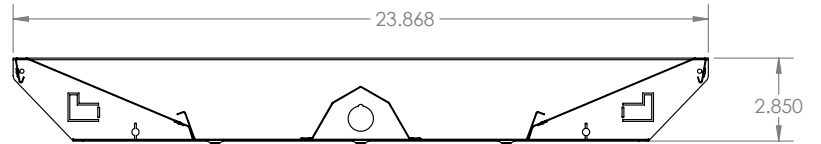

Texas Fluorescents
Reinvented

CATALOG#: _____

PROJECT: _____

TYPE: _____

Series LXT

LED Decorative Center Basket
Recessed Fixture

DRAWINGS & IMAGES

Back

End

2x2