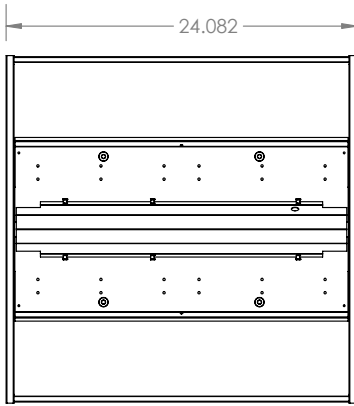

Texas Fluorescents
Reinvented

CATALOG#: _____

PROJECT: _____

TYPE: _____

Series LXT

LED Decorative Center Basket
Recessed Fixture

DRAWINGS & IMAGES

Back

End

2x2