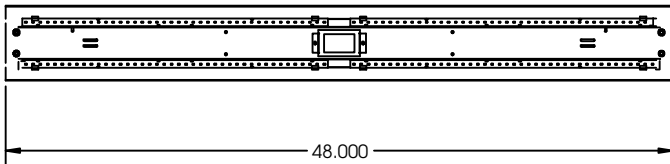

4' Low Bay Gear Tray