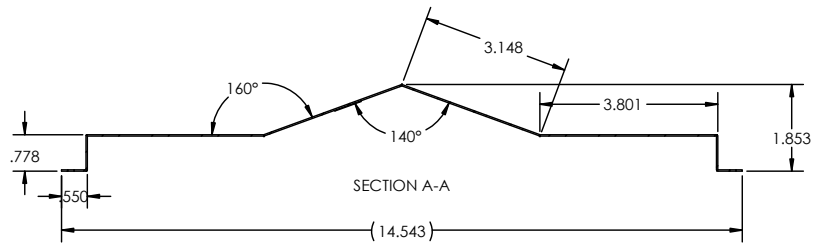

DRAWINGS & IMAGES

14C

22C

24C