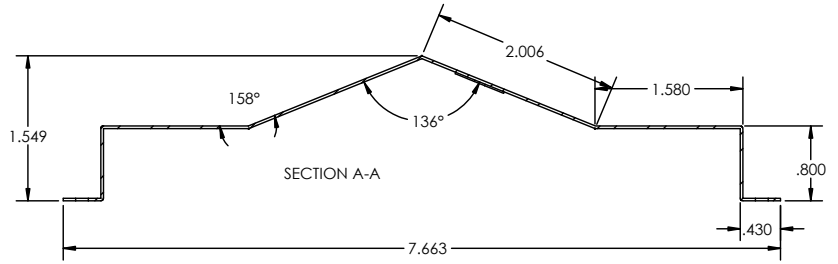

DRAWINGS & IMAGES

14C