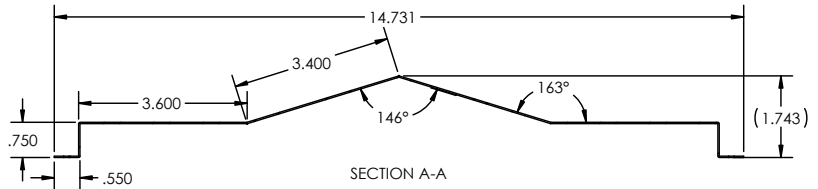

DRAWINGS & IMAGES

14C

22C

24C