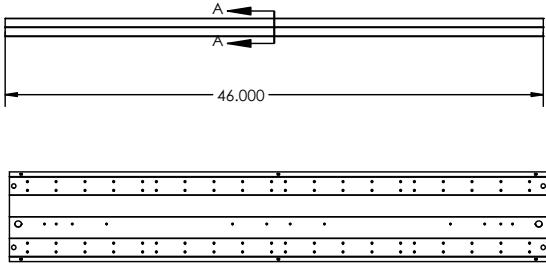

DRAWINGS & IMAGES

14C