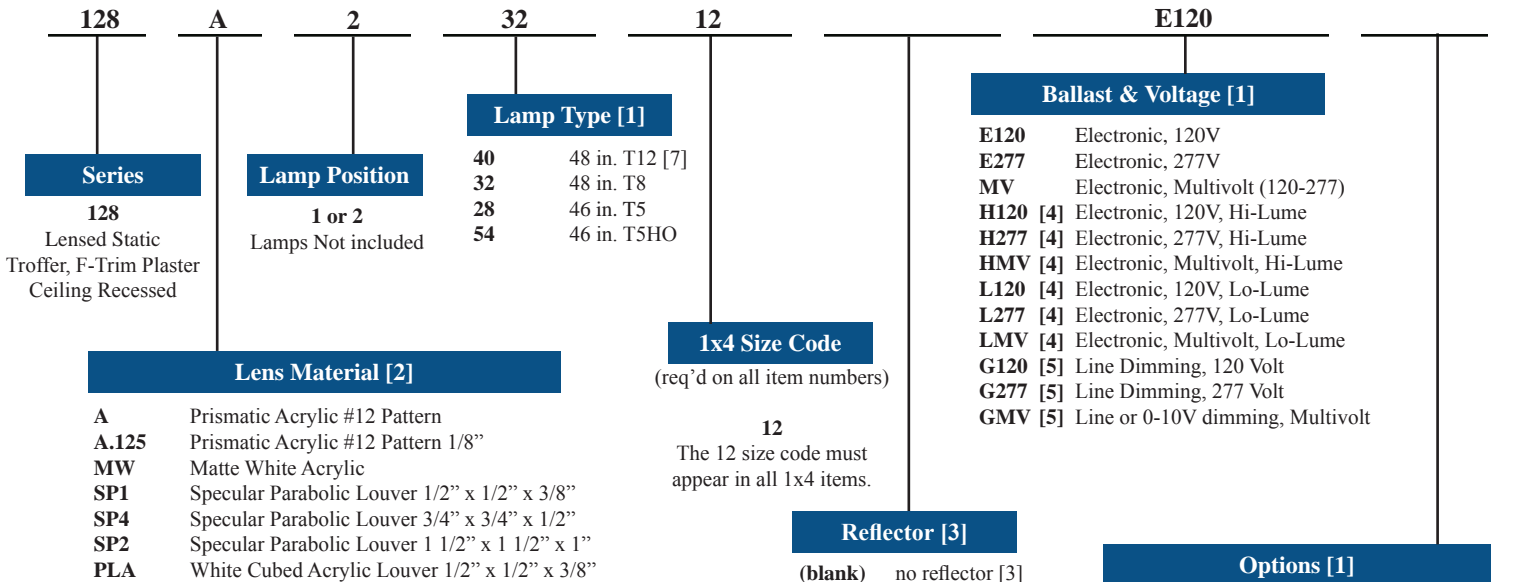

ORDERING INFORMATION

Example: 128 A 232 12 E120

Notes
[1] See end of T02Grid for many additional lamps, ballasts, finishes, and options.
[2] Custom louvers available in any cell configuration. Contact factory for additional information.
[3] Custom reflectors available to create any light distribution.
[4] HiLume and LoLume ballasts available for T8 lamps only.
[5] Dimming ballasts available for T8 & T5HO lamps only.
[6] Magnetic ballasts available for T8 & T12 only.
[7] Magnetic & electronic T12 ballasts drive a 34W energy saver lamp.

Catalog Number:
Notes: