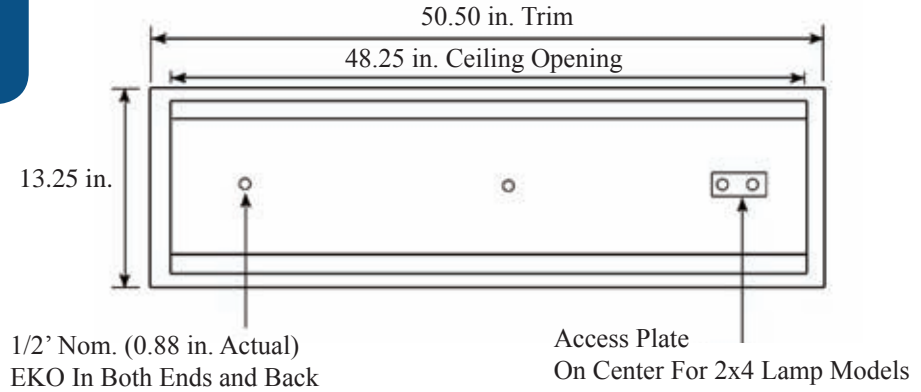

Catalog Number:
Notes: