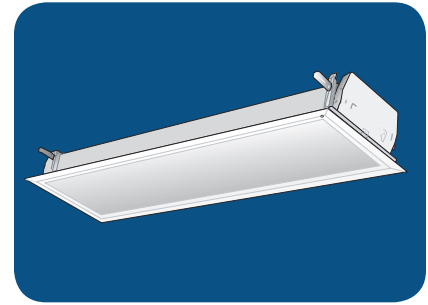

Texas Fluorescents
Reinvented

FEATURES & SPECIFICATIONS

INTENDED USE

Specification grade F-Trim troffer installs directly in plaster ceilings, with a wide face trim to cover rough-in hole. Troffer is ideal for all commercial and industrial buildings requiring recessed illumination in plaster / sheetrock ceilings.

SIZE W x L x H in inches (mm)

13.25W x 50.44L x 5.12Dp (335 x 1280 x 130)

LAMP

1 or 2 lamp positions. (Contact Factory for 3 or 4 lamp model availability)

MATERIALS & FEATURES

Housing is die-formed and embossed code 22 gage steel. Finish is high reflectance baked white enamel. Wiring knockouts are provided on back and end of housing. Ballast cover or reflector snaps into place; no tools required for ballast access. Lens is held with a hinged steel door frame; frame hinges downward on either side and is held closed by two positive cam latches. Premium, full specular reflectors are available as an option to increase efficiency or modify lighting distribution.

- Swing lugs accessed from below
- Clear 0.10thk A12 acrylic lens is standard; many options available.
- Flush steel hinges from either side; field reversible.
- Access plate to simplify installation

128 1 x 4 ft.
Lensed Static Troffer,
F-Trim Plaster Ceiling Recessed

128 2 x 4 ft. Lensed Static Troffer, F-Trim Plaster Ceiling Recessed

FEATURES & SPECIFICATIONS

INTENDED USE

Specification grade F-Trim troffer installs directly in plaster ceilings, with a wide face trim to cover rough-in hole. Troffer is ideal for all commercial and industrial buildings requiring recessed illumination in plaster / sheetrock ceilings.