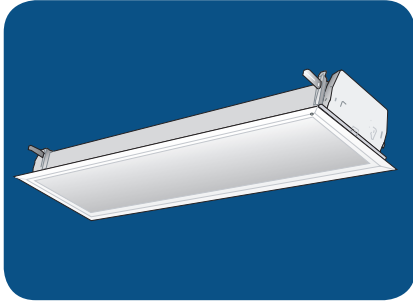

128 1 x 4 ft.

Lensed Static Troffer,
F-Trim Plaster Ceiling Recessed

DIMENSIONS

All dimensions are inches. Specifications subject to change without notice.