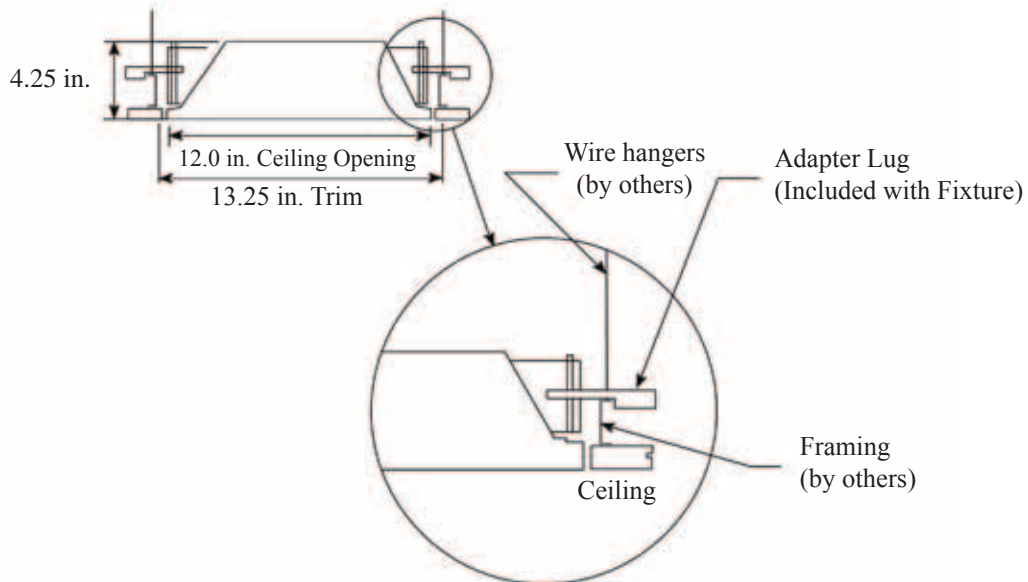

Catalog Number:
Notes: