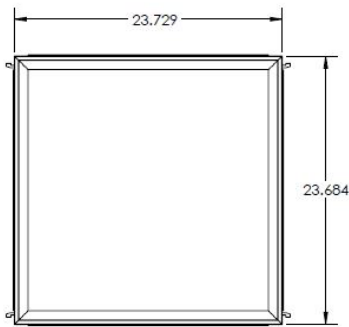

DIMENSIONS

- 1x4- 11.78”L x 47.50”W x 4.688”H
- 2x2- 23.75”L x 23.75”W x 4.688”H
- 2x4- 23.95”L x 47.688”W x 4.688”H

FEATURES & BENEFITS

- Ultra-thin LED panel light made from high-grade aluminum
- Optional Skybox shroud accessory available in white or specified custom color
- Environmentally-friendly mercury free
- FPELP Series available in three dedicated color temps (3500K, 4000K and 5000K); BFP Series available with 3-position switch to select between each of the same
- Emergency battery backup available
- CRI >80
- 0-10 Volt dimmable 120-277V
- High efficacy
- No Ultraviolet (UV) and or Infrared (IR)
- Power factor >0.99
- 5 year warranty

SKYBOX ONLY

SERIES	LENGTH
SBX14	1x4 - 12"L x 47.65"W x 3.68"H
SBX22	2x2 - 23.95"L x 23.95"W x 3.68"H
SBX24	2x4 - 23.95"L x 47.86"W x 3.68"H

Note:

Consult factory for custom finish options.

We reserve the right to change design, materials, LEDs and finish in any way that will not alter installed appearance or reduce function and performance.

2x2

2x4