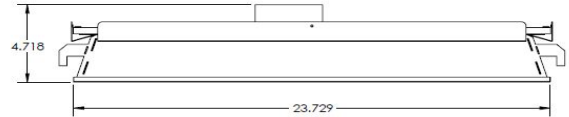

CATALOG# : _____

PROJECT : _____

TYPE : _____

Series SBX

LED Recessed Sky Box—Edge-Lit
Flat Panel w/Innovative Shroud

DRAWINGS & IMAGES

1x4

End

2x2

2x4