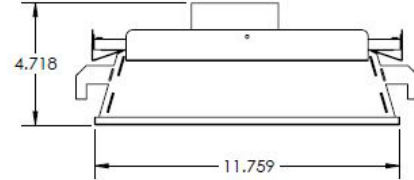

CATALOG# : _____

PROJECT : _____

TYPE : _____

Series SBX

LED Recessed Sky Box—Edge-Lit
Flat Panel w/Innovative Shroud

DRAWINGS & IMAGES

1x4

End

2x2

2x4