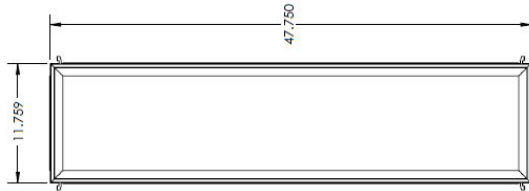

SKYBOX ONLY

SERIES	LENGTH
SBX14	1x4 - 12"L x 47.65"W x 3.68"H
SBX22	2x2 - 23.95"L x 23.95"W x 3.68"H
SBX24	2x4 - 23.95"L x 47.86"W x 3.68"H

Note:

Consult factory for custom finish options.

We reserve the right to change design, materials, LEDs and finish in any way that will not alter installed appearance or reduce function and performance.

CATALOG# : _____

PROJECT : _____

TYPE : _____

Series SBX

LED Recessed Sky Box—Edge-Lit
Flat Panel w/Innovative Shroud

DRAWINGS & IMAGES

1x4

End