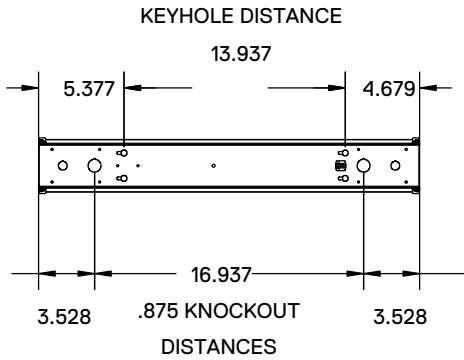

CONSTRUCTION

Die-formed and welded 22 gauge cold rolled steel body with knockouts on ends allowing continuous row mounting. A 1/2" regressed flange at the bottom ensures uniformity and rigidity. Design housing with formed LED gear tray allows for uniform light and great distribution, putting light right where you need it.

DIMENSIONS

- 4 ft. - 3.0"W x 48.0"L x 3.0"H
- 8 ft. - 3.0"W x 96.0"L x 3.0"H

FEATURES & BENEFITS

- Contemporary and sleek fixture
- Multiple lengths and lumen packages from individual or continuous runs
- Ideal for general downlight in commercial, retail, manufacturing, warehouse and display applications
- Utilizes latest generation LEDs and driver, ensuring cool-running operation
- Optional internal pluggable wiring harness for reduced labor cost in row mounting applications
- Suitable for dry and damp locations
- 50,000 hrs of L70 LED life
- CRI >80
- 0-10 Volt dimmable 120-277V
- Power factor 0.99
- 5 year warranty

DRAWINGS & IMAGES

2 ft.

4 ft.

8 ft.

Consult for 2 foot and other lengths.

ORDER INFORMATION

SERIES	LENS MATERIAL	LENGTH	WATTAGE & LUMENS	DRIVER	COLOR	FINISH					
SAR	FR Light Frosted	24L 24"	T15W1575L 15 Watts 1575 Lumens	DMV G120 0-10V dimming ELV/Triac dimming at 120V only	30K 3000K 35K 3500K 40K 4000K 50K 5000K	WH White BK Black SI Silver					
			T19W1950L 19 Watts 1950 Lumens								
			T22W2350L 22 Watts 2350 Lumens								
		48L 48"	T30W3150L 30 Watts 3150 Lumens								
			T38W3990L 38 Watts 3990 Lumens								
			T45W4700L 45 Watts 4700 Lumens								
		96L 96"	T60W6300L 60 Watts 6300 Lumens								
			T75W7900L 75 Watts 7900 Lumens								
			T90W9450L 90 Watts 9450 Lumens								
							* * Consult factory for additional wattage, lumen options and uplift.				