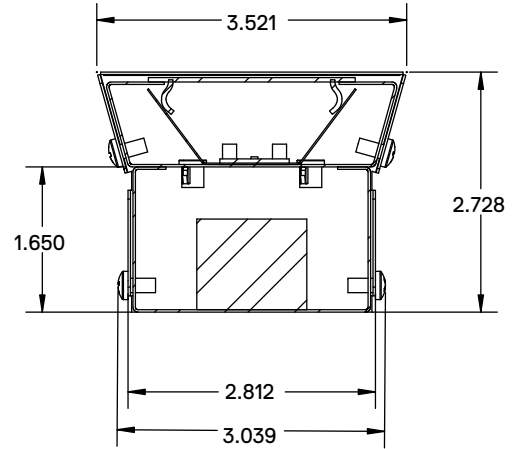

DRAWINGS & IMAGES

2 ft.