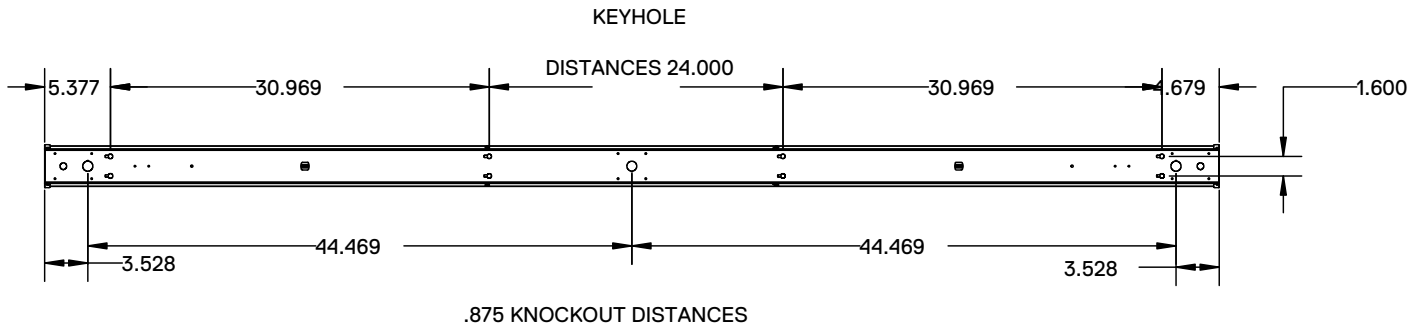

DIMENSIONS

- 4 ft. - 3.0"W x 48.0"L x 3.0"H
- 8 ft. - 3.0"W x 96.0"L x 3.0"H

FEATURES & BENEFITS

- Contemporary and sleek fixture
- Multiple lengths and lumen packages from individual or continuous runs
- Ideal for general downlight in commercial, retail, manufacturing, warehouse and display applications
- Utilizes latest generation LEDs and driver, ensuring cool-running operation
- Optional internal pluggable wiring harness for reduced labor cost in row mounting applications
- Suitable for dry and damp locations
- 50,000 hrs of L70 LED life
- CRI >80
- 0-10 Volt dimmable 120-277V
- Power factor 0.99
- 5 year warranty

DRAWINGS & IMAGES

2 ft.

4 ft.

8 ft.

Consult for 2 foot and other lengths.

ORDER INFORMATION

SERIES	LENS MATERIAL	LENGTH	WATTAGE & LUMENS	DRIVER	COLOR	FINISH					
SAR	FR Light Frosted	24L 24"	T15W1575L 15 Watts 1575 Lumens	DMV G120 0-10V dimming ELV/Triac dimming at 120V only	30K 3000K 35K 3500K 40K 4000K 50K 5000K	WH White BK Black SI Silver					
			T19W1950L 19 Watts 1950 Lumens								
			T22W2350L 22 Watts 2350 Lumens								
		48L 48"	T30W3150L 30 Watts 3150 Lumens								
			T38W3990L 38 Watts 3990 Lumens								
			T45W4700L 45 Watts 4700 Lumens								
		96L 96"	T60W6300L 60 Watts 6300 Lumens								
			T75W7900L 75 Watts 7900 Lumens								
			T90W9450L 90 Watts 9450 Lumens								
							* * Consult factory for additional wattage, lumen options and uplift.				