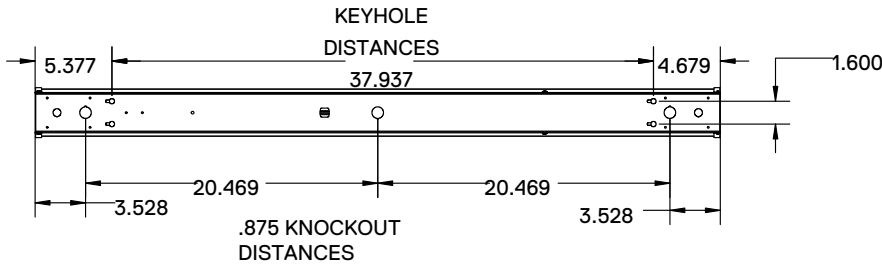

CONSTRUCTION

Die-formed and welded 22 gauge cold rolled steel body with knockouts on ends allowing continuous row mounting. A 1/2" regressed flange at the bottom ensures uniformity and rigidity. Design housing with formed LED gear tray allows for uniform light and great distribution, putting light right where you need it.

DIMENSIONS

- 4 ft. - 3.0"W x 48.0"L x 3.0"H
- 8 ft. - 3.0"W x 96.0"L x 3.0"H

FEATURES & BENEFITS

- Contemporary and sleek fixture
- Multiple lengths and lumen packages from individual or continuous runs
- Ideal for general downlight in commercial, retail, manufacturing, warehouse and display applications
- Utilizes latest generation LEDs and driver, ensuring cool-running operation
- Optional internal pluggable wiring harness for reduced labor cost in row mounting applications
- Suitable for dry and damp locations
- 50,000 hrs of L70 LED life
- CRI >80
- 0-10 Volt dimmable 120-277V
- Power factor 0.99
- 5 year warranty

DRAWINGS & IMAGES

2 ft.

4 ft.

8 ft.

Consult for 2 foot and other lengths.

ORDER INFORMATION

SERIES	LENS MATERIAL	LENGTH	WATTAGE & LUMENS	DRIVER	COLOR	FINISH					
SAR	FR Light Frosted	24L 24"	T15W1575L 15 Watts 1575 Lumens	DMV G120 0-10V dimming ELV/Triac dimming at 120V only	30K 3000K 35K 3500K 40K 4000K 50K 5000K	WH White BK Black SI Silver					
			T19W1950L 19 Watts 1950 Lumens								
			T22W2350L 22 Watts 2350 Lumens								
		48L 48"	T30W3150L 30 Watts 3150 Lumens								
			T38W3990L 38 Watts 3990 Lumens								
			T45W4700L 45 Watts 4700 Lumens								
		96L 96"	T60W6300L 60 Watts 6300 Lumens								
			T75W7900L 75 Watts 7900 Lumens								
			T90W9450L 90 Watts 9450 Lumens								
							* * Consult factory for additional wattage, lumen options and uplift.				